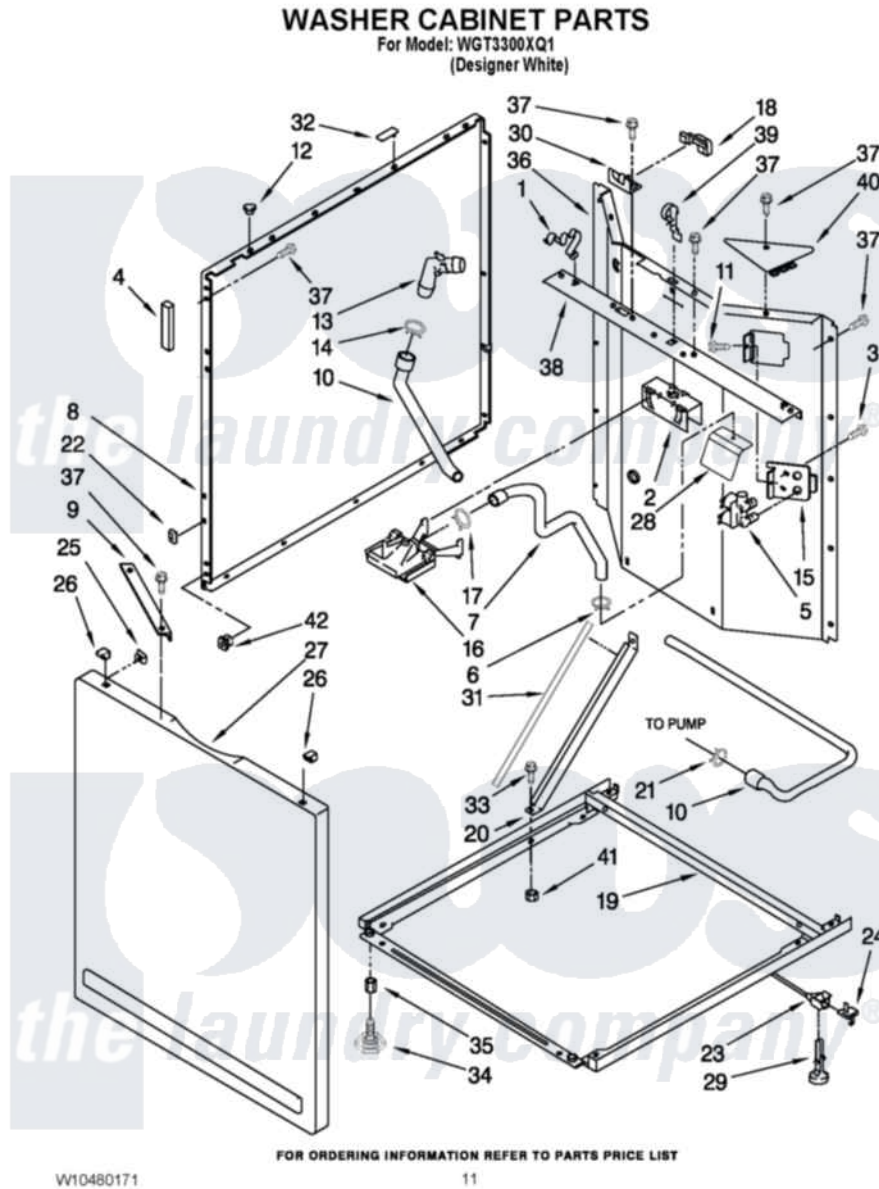

# Whirlpool WGT3300XQ1 07 - WASHER CABINET PARTS

Whirlpool [Residential Whirlpool WGT3300XQ1 Washer/Dryer Parts](#) Parts Diagram 07 - WASHER CABINET PARTS  
Click on the part number to view part

Item	Original Part Number	Replaced By	Status	Part Description
1	<a href="#">3349770</a>			Clip, Spring Top
2	<a href="#">3349768</a>			Bracket, Vacuum
3	62863	<a href="#">3390631</a>		Screw, 10-16 X 3/8
4	<a href="#">3350013</a>			Foam
5	3979349	<a href="#">3979345</a>		Valve
6	370451	<a href="#">596669</a>		Clamp, Manifold
7	<a href="#">8521954</a>			Hose, Water Inlet
8	<a href="#">3349455</a>			Panel, Side
9	<a href="#">3350745</a>			Brace, Front Panel
10	<a href="#">3353841</a>			Hose, Drain
11	<a href="#">9740848</a>			Screw, Mixing Valve Mounting
12	<a href="#">660975</a>			Plug, Top To Cabinet
13	<a href="#">8557915</a>			Connector, Hose
14	<a href="#">356138</a>			Clamp, Hose
15	<a href="#">3349673</a>			Bracket, Valve
16	387606	<a href="#">3360977</a>		Break-Vac