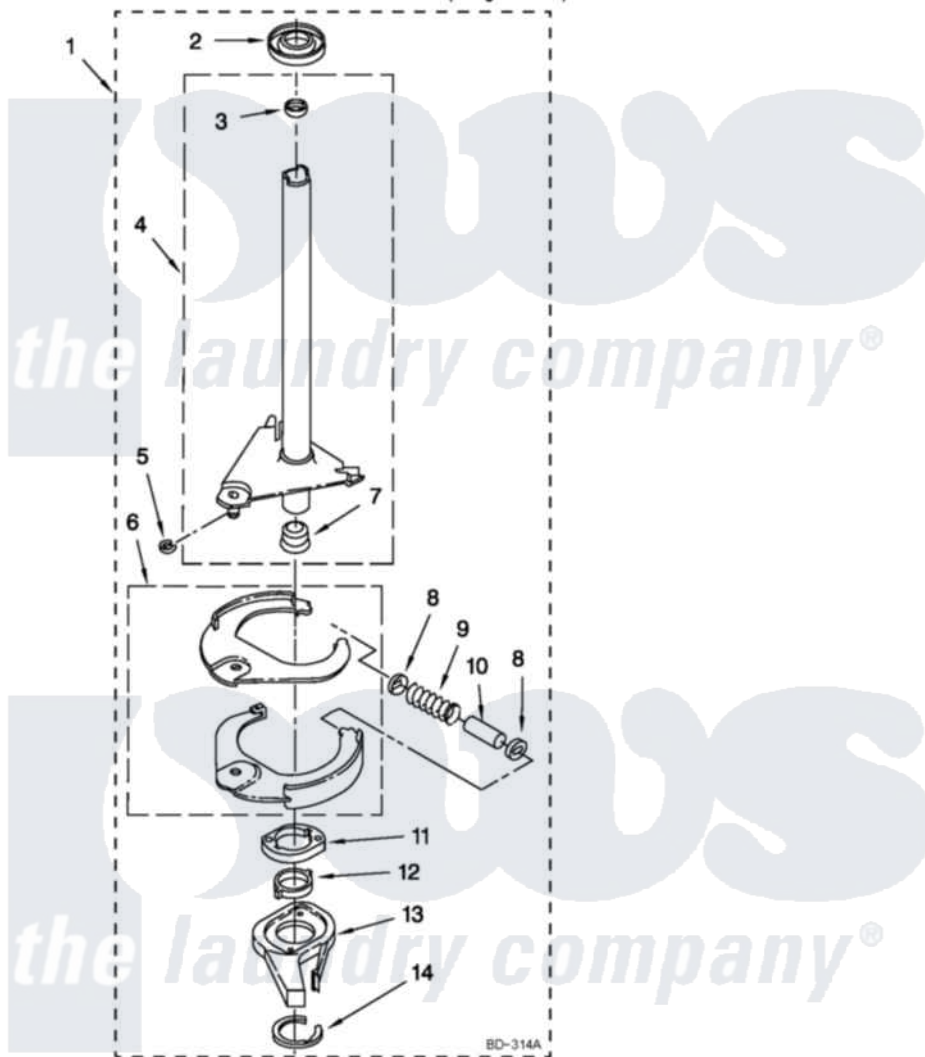

Whirlpool WGT3300XQ1 12 - BRAKE AND DRIVE TUBE PARTS

BRAKE AND DRIVE TUBE PARTS

For Model: WGT3300XQ1
(Designer White)

FOR ORDERING INFORMATION REFER TO PARTS PRICE LIST

18

W10480171

Whirlpool [Residential Whirlpool WGT3300XQ1 Washer/Dryer Parts](#) Parts Diagram 12 - BRAKE AND DRIVE TUBE PARTS

[Click on the part number to view part](#)

Item	Original Part Number	Replaced By	Status	Part Description
1	388951	285792		Basketdrive
2	62658			Ring, Thrust
3	356427			Seal, Spin Pinion
4	64027	64208		Tube-Spin
5	64035	W10083190		Ring, Retaining
6	64232	285438		Shoe-Brake
7	62703	8546462		"T" Bearing, Spin Tube
8	3353956	285658		Sleeve
9	62647		Not Available	Spring, Brake
10	3355360	285658		Sleeve
11	661516	8546461		Cam, Brake Release
12	63022			Sleeve, Cam
13	64194	285790		Lining
14	90368	W10083200		Ring, Retaining
NI	285208			Lubricant