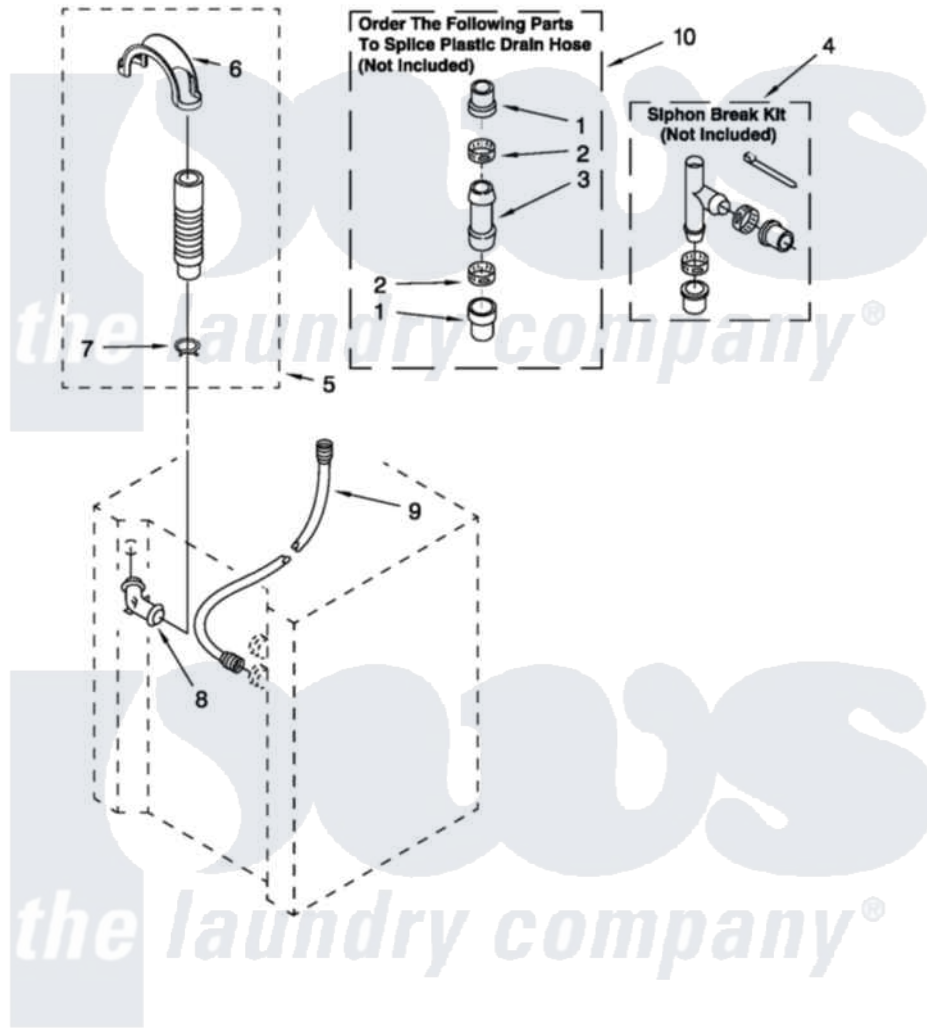

Whirlpool WGT3300XQ1 13 - WATER SYSTEM PARTS

WATER SYSTEM PARTS

For Model: WGT3300XQ1
(Designer White)

W10480171

19

Whirlpool [Residential Whirlpool WGT3300XQ1 Washer/Dryer Parts](#) Parts Diagram 13 - WATER SYSTEM PARTS
Click on the part number to view part

Item	Original Part Number	Replaced By	Status	Part Description
1	285321			Water System Parts
2	65349	285655		Clamp, Hose
3	16272			Connector, Straight
4	285320			Water System Parts
5	661575	285664		Hose
"	W10108350			Hose, Corrugated Plastic Drain
NI	661577	285666		Hose
6	8577378			U-Bend, Drain Hose
7	3357331			Clamp, Drain
8	356739	8557915		Connector, Hose
9	3354858	89503		Hose-Inlet
10	285442			Water System Parts