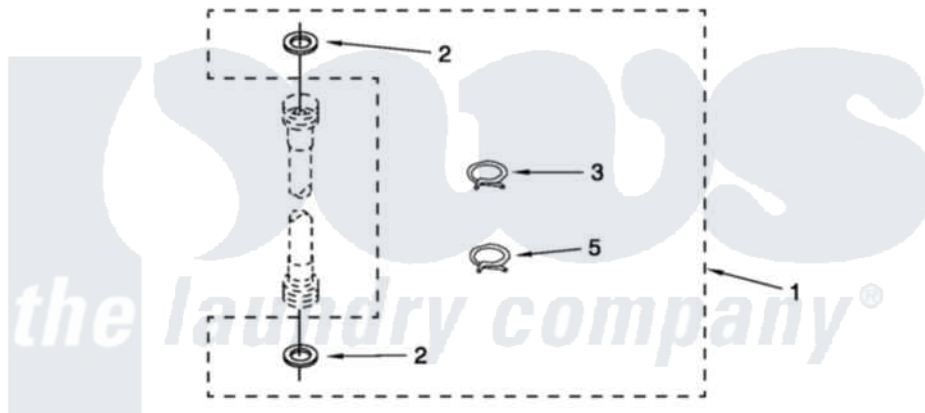

MISCELLANEOUS PARTS

For Model: WGT3300XQ1
(Designer White)

FOR ORDERING INFORMATION REFER TO PARTS PRICE LIST

[Whirlpool Residential Whirlpool WGT3300XQ1 Washer/Dryer Parts](#) Parts Diagram 14 - MISCELLANEOUS PARTS
Click on the part number to view part

Item	Original Part Number	Replaced By	Status	Part Description
1	W10112404			Miscellaneous Parts Bag
2	16123			Washer Inlet-Hose Miscellaneous Parts Must be Ordered Separately.
3	356138			Clamp, Hose
5	370445	285655		Clamp, Hose