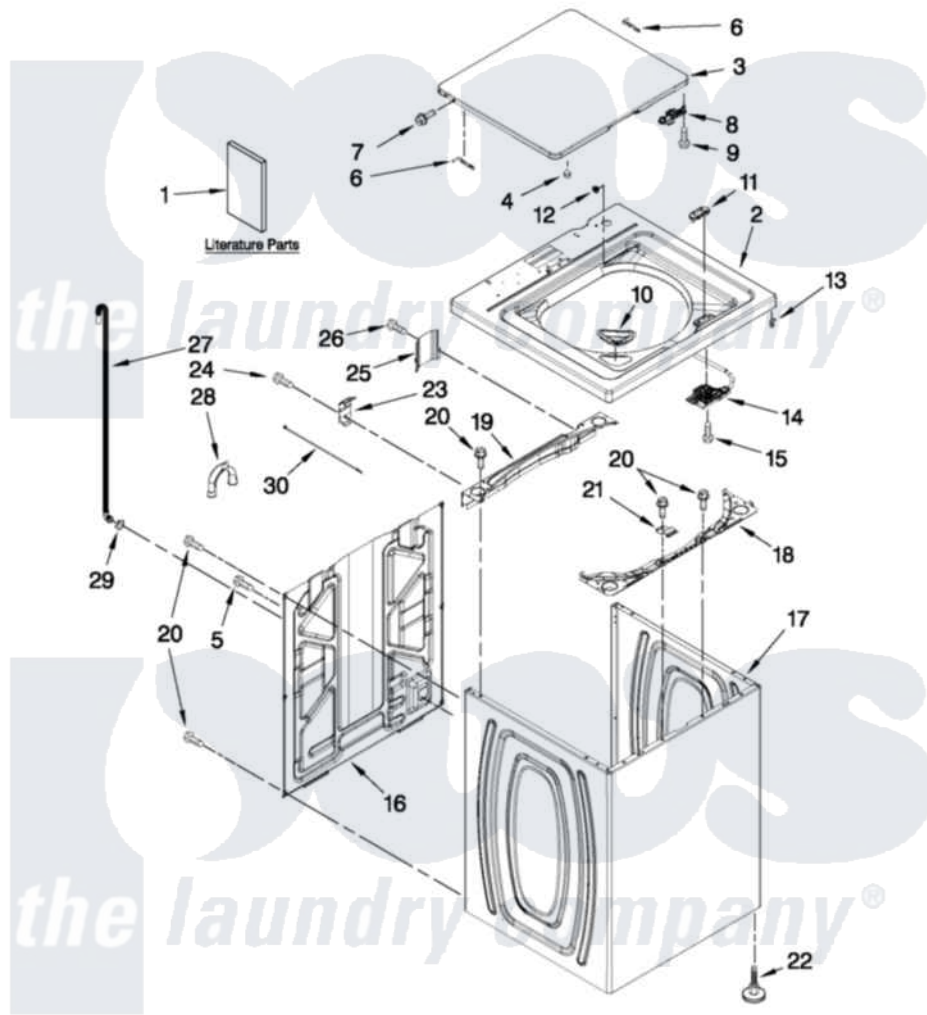

Whirlpool WTW4750YQ0 01 - TOP AND CABINET PARTS

TOP AND CABINET PARTS

For Model: WTW4750YQ0
(White)

AUTOMATIC WASHER

FOR ORDERING INFORMATION REFER TO PARTS PRICE LIST

5-11 Litho in U.S.A. (MP)(bay)

1

Part No. W10416580 Rev. A

Whirlpool Residential Whirlpool WTW4750YQ0 Washer Parts Parts Diagram 01 - TOP AND CABINET PARTS

[Click on the part number to view part](#)

Item	Original Part Number	Replaced By	Status	Part Description
1	W10240509			Installation Instructions
"	W10280544		Not Available	USE & CARE GUIDE
"	W10280489		Not Available	INSTALLATION (TECH SHEET)
"	W10062964		Not Available	ENERGY GUIDE
2	W10251299			Top
3	W10251302	W10338625		Lid
4	9724509			Bumper, Lid
5	9740848			Screw, Mixing Valve Mounting
6	91770			Hinge, Lid
7	W10119872	W10119828		Screw, Lid Hinge Mounting
8	W10240513			Strike, Lid Lock
9	W10273971			Screw, 6-19 X 1/2
10	W10192089			Dispenser, Bleach
11	W10392041			Bezel, Lid Lock
12	21258			Bearing, Lid Hinge
13	90016			Clip, Pressure Switch Hose