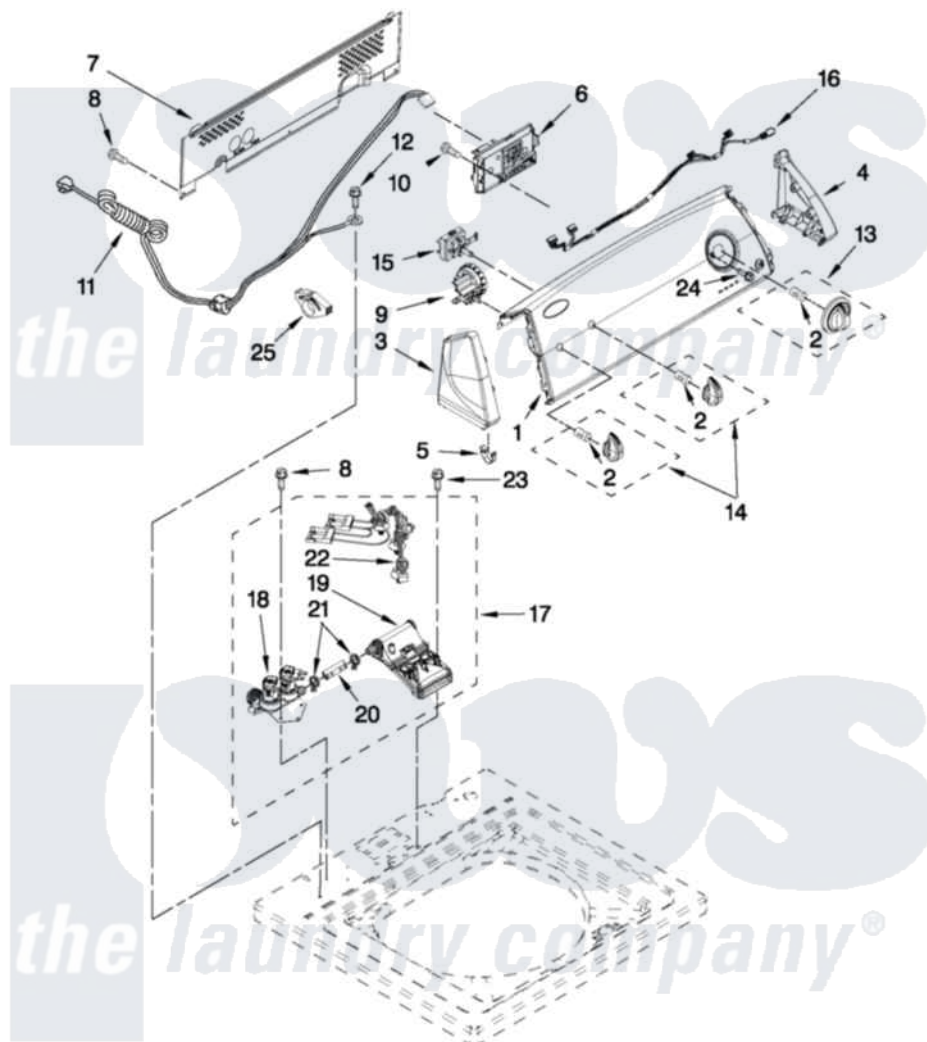

Whirlpool WTW4750YQ0 02 - CONTROLS AND WATER INLET PARTS

CONTROLS AND WATER INLET PARTS

For Model: WTW4750YQ0
(White)

FOR ORDERING INFORMATION REFER TO PARTS PRICE LIST

W10416580

3

Whirlpool [Residential Whirlpool WTW4750YQ0 Washer Parts](#) Parts Diagram 02 - CONTROLS AND WATER INLET PARTS

[Click on the part number to view part](#)

Item	Original Part Number	Replaced By	Status	Part Description
1	W10338653			Panel, Console
2	8536939			Clip, Knob
3	8566035	8565957		Cap, End
4	8566032	8565954		Cap, End
5	8312709			Clip-Console
6	W10393783			Control Unit Assembly, Machine And Motor
7	W10251310	W10420985		Panel, Console Rear Cover
8	1157158	489069		Xxscrew, 10-12 X 1/2
9	W10268911			Hose, Pressure Switch
10	90767			Screw, 8A X 3/8 HeX Washer Head Tapping
11	W10276649			Cord, Power
12	3400076			Screw, Bracket Mounting
13	W10034750			Timer Knob Assembly
14	W10034380			Knob, Control

15	W10285512	Switch, Rotary Encoder	
16	W10291178	Harness, Upper	
17	W10357184	W10432353	Inlet Assembly, Water
18	W10352254	W10356257	Valve, Water Mixing
19	W10334611	W10441423	Vacuum Break
20	W10238347	Hose, Vacuum Break	
21	W10117298	596669	Clamp, Manifold
22	W10337345	W10344775	Harness, Valve
23	8281163	Screw, Dispenser Housing Mounting	
24	3400818	Screw, Timer Mounting	
25	W10348582	Cable Tie	