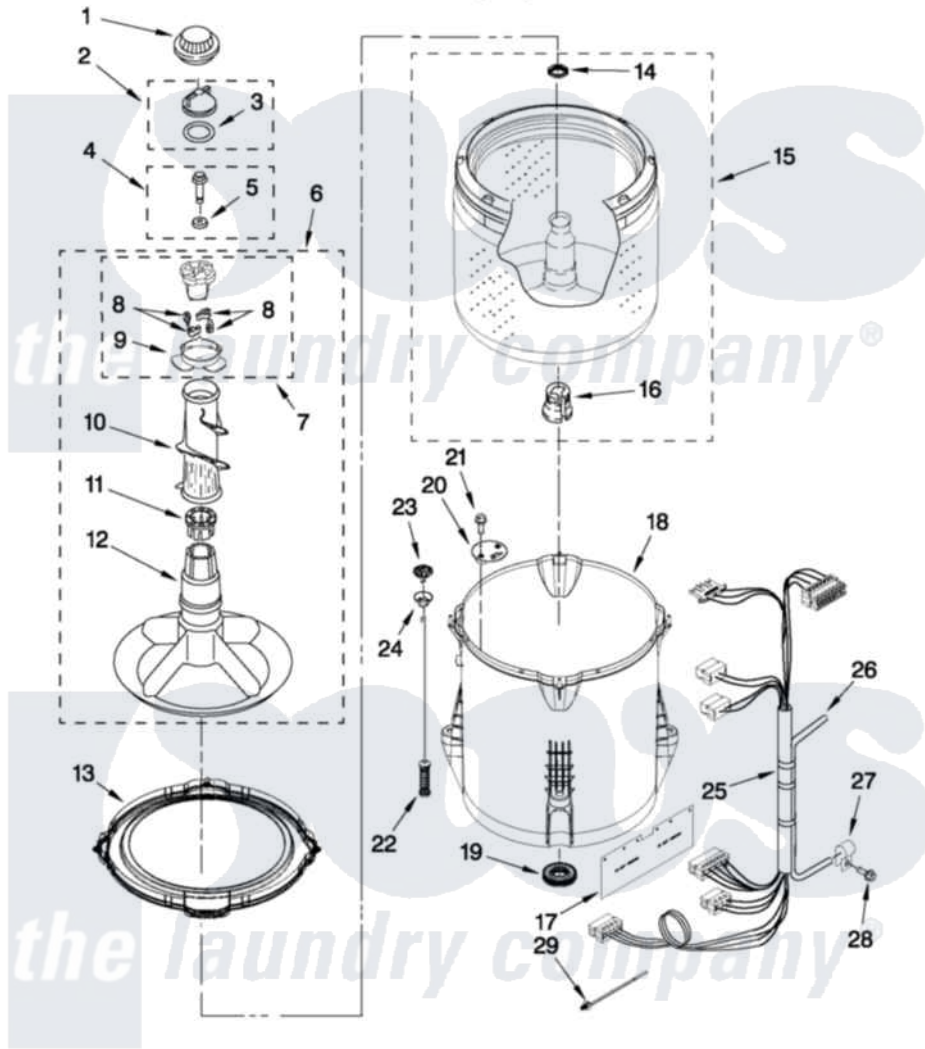

Whirlpool WTW4750YQ0 03 - BASKET AND TUB PARTS

BASKET AND TUB PARTS

For Model: WTW4750YQ0
(White)

FOR ORDERING INFORMATION REFER TO PARTS PRICE LIST

W10416580

5

Whirlpool [Residential Whirlpool WTW4750YQ0 Washer Parts](#) Parts Diagram 03 - BASKET AND TUB PARTS
Click on the part number to view part

Item	Original Part Number	Replaced By	Status	Part Description
1	3355758			Cap, Agitator
2	3354733	W10074580		Cap, Barrier
3	W10072840			Fabric Softener
4	W10003790			Screw And Washer
5	3949550			Washer
6	3951744			Agitator Assembly
7	3951682	285809		Cam-Agitator
8	3366877	80040		Dog-Agitator
9	3952374			Bearing, Driven Cam
10	3363003			Mover, Clothes
11	3951608			Spacer, Thrust
12	3951632			Agitator
13	W10215108			Ring, Tub
14	21366			Nut, Spanner
15	W10389330	W10349185		Basket
16	389140			Tub Block, Basket Drive

17	W10339098		Shield, Splash
18	W10238320	W10371566	Tube-Outer
19	W10006371	W10324647	Seal-Tub
20	W10215093		Filter, Drain Pump
21	8533928		Screw, 8-18 X 3/4
22	W10257088	W10349191	Suspension
23	W10215136	W10440729	Suspension
24	W10256551	W10440729	Suspension
25	W10297444		Harness, Lower
26	W10297442		Hose, Pressure Switch
27	W10005430		Clamp, Pressure Hose Retainer
28	8533943	W10109200	Screw, Baffle Mounting
29	W10298887		Cable Tie