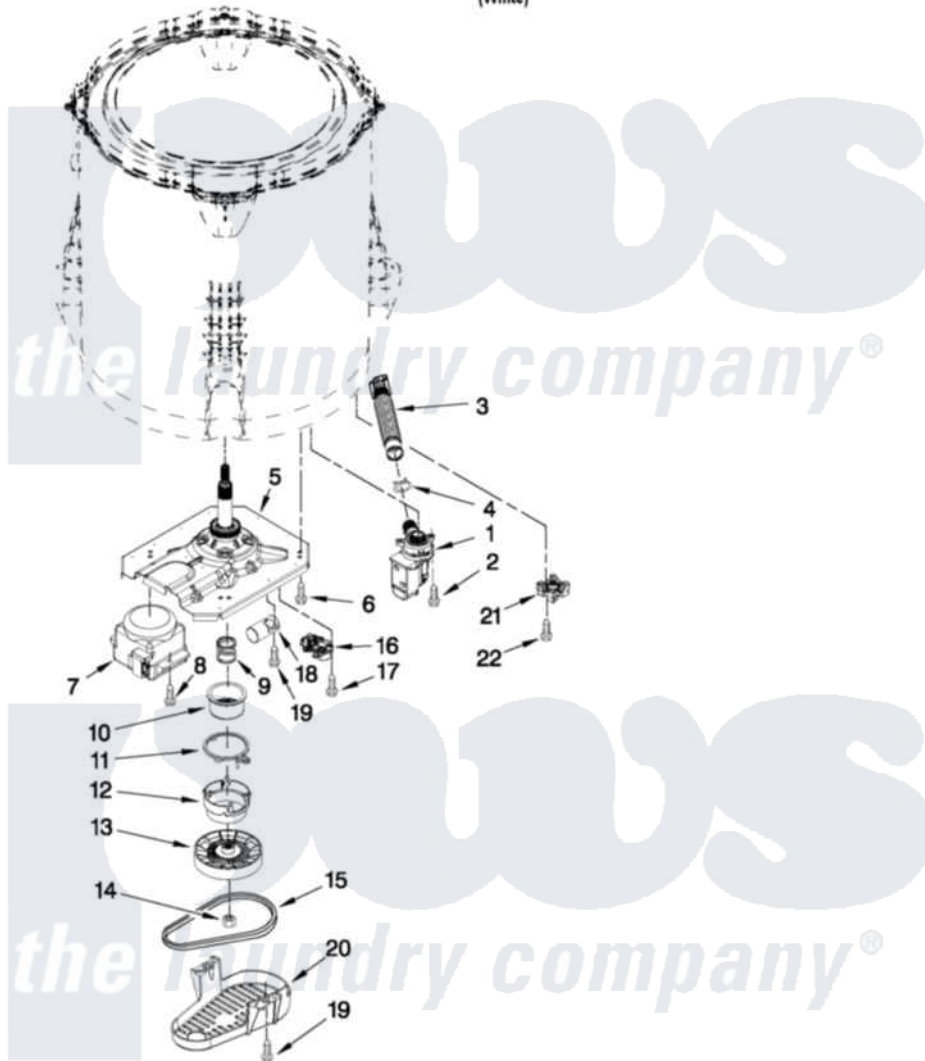

Whirlpool WTW4750YQ0 04 - GEARCASE, MOTOR AND PUMP PARTS

GEARCASE, MOTOR AND PUMP PARTS

For Model: WTW4750YQ0
(White)

W10416580

FOR ORDERING INFORMATION REFER TO PARTS PRICE LIST

7

Whirlpool [Residential Whirlpool WTW4750YQ0 Washer Parts](#) Parts Diagram 04 - GEARCASE, MOTOR AND PUMP PARTS

[Click on the part number to view part](#)

Item	Original Part Number	Replaced By	Status	Part Description
1	W10276397			Pump Assembly, Drain
2	W10004910			Screw, 12-16 X 1-1/4
3	W10215091			Hose, Inner Drain Assembly
4	8317496	285655		Clamp, Hose
5	W10006378	W10473144		Gearcase Assembly
6	W10249633			Screw, 7.2-1.6 X 30
7	W10006415			Motor, Drive
8	W10094780	W10182109		Screw-Kit
9	W10006382	W10315818		Cam
10	W10006352	W10315818		Cam
11	W10006353	W10315818		Cam
12	W10006354	W10315818		Cam
13	W10006356			Pulley
14	W10163336			Nut, Pulley
15	W10006384			Belt, Drive
16	W10006355			Actuator, Shift

17	9741052	Screw, 6-32 X 1.00
18	W10278556	Capacitor, Motor Run
19	357640	Screw And Washer
20	W10006383	Shield, Pulley Cover
21	W10238318	Counterweight
22	W10238319	Screw, 8-18 X 1.00