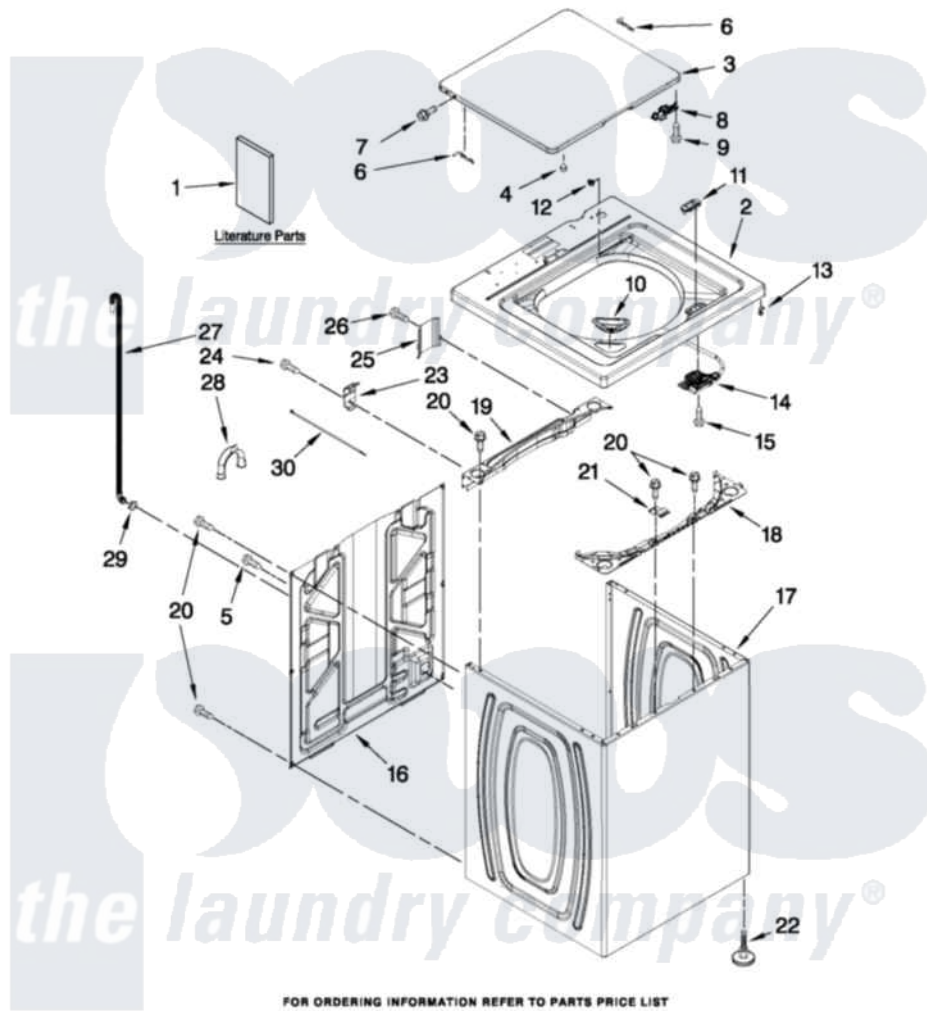

Whirlpool WTW4800XQ1 01 - TOP AND CABINET PARTS

TOP AND CABINET PARTS

For Model: WTW4800XQ1
(White)

AUTOMATIC WASHER

FOR ORDERING INFORMATION REFER TO PARTS PRICE LIST

12-10 Litho in U.S.A. (drd) (psw)

1

Part No. W10381008 Rev. A

Whirlpool Residential Whirlpool WTW4800XQ1 Washer Parts Parts Diagram 01 - TOP AND CABINET PARTS

[Click on the part number to view part](#)

Item	Original Part Number	Replaced By	Status	Part Description
1	W10240509			Installation Instructions
"	W10280544		Not Available	USE & CARE GUIDE
"	W10280489		Not Available	INSTALLATION (TECH SHEET)
"	W10062950		Not Available	ENERGY GUIDE
2	W10251299			Top
3	W10251302	W10338625		Lid
4	9724509			Bumper, Lid
5	9740848			Screw, Mixing Valve Mounting
6	91770			Hinge, Lid
7	W10119872	W10119828		Screw, Lid Hinge Mounting
8	W10240513			Strike, Lid Lock
9	W10273971			Screw, 6-19 X 1/2
10	W10192089			Dispenser, Bleach
11	W10240511	W10392041		Bezel, Lid Lock
12	21258			Bearing, Lid Hinge
13	90016			Clip, Pressure Switch Hose