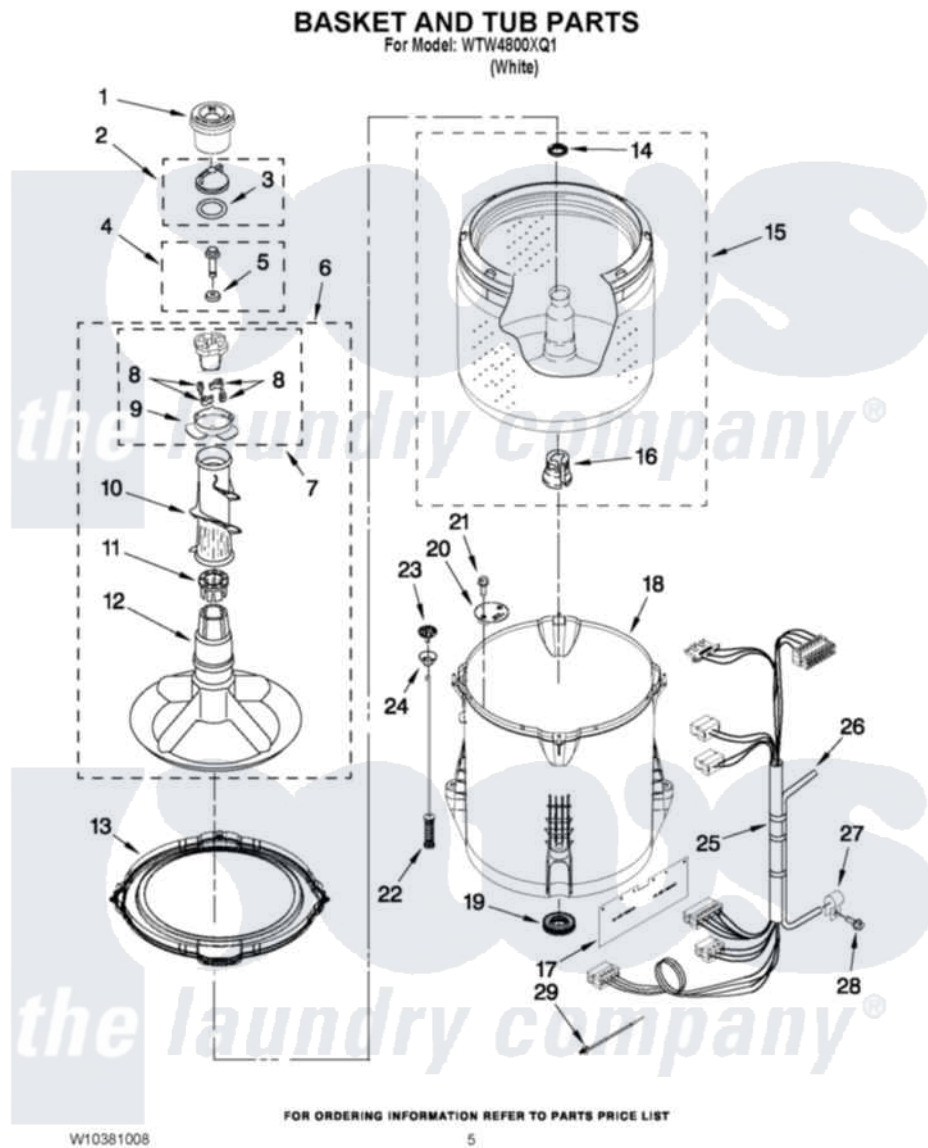

Whirlpool WTW4800XQ1 03 - BASKET AND TUB PARTS

Whirlpool [Residential Whirlpool WTW4800XQ1 Washer Parts](#) Parts Diagram 03 - BASKET AND TUB PARTS
Click on the part number to view part

Item	Original Part Number	Replaced By	Status	Part Description
1	8575076	8575076A		Dispenser
2	3354733	W10074580		Cap, Barrier
3	W10072840			Fabric Softener
4	W10003790			Screw And Washer
5	3949550			Washer
6	3951744			Agitator Assembly
7	3951682	285809		Cam-Agitator
8	3366877	80040		Dog-Agitator
9	3952374			Bearing, Driven Cam
10	3363003			Mover, Clothes
11	3951608			Spacer, Thrust
12	3951632			Agitator
13	W10215108			Ring, Tub
14	21366			Nut, Spanner
15	W10238308	W10349185		Basket
16	389140			Tub Block, Basket Drive

17	W10339098		Shield, Splash
18	W10238320	W10371566	Tub-Outer
19	W10006371	W10324647	Seal-Tub
20	W10215093		Filter, Drain Pump
21	8533928		Screw, 8-18 X 3/4
22	W10257088	W10349191	Suspension
23	W10215136	W10440729	Suspension
24	W10256551	W10440729	Suspension
25	W10276648	W10297444	Harness, Lower
26	W10297436	353244	Hose, Pressure Switch
27	W10005430		Clamp, Pressure Hose Retainer
28	8533943	W10109200	Screw, Baffle Mounting
29	W10298887		Cable Tie