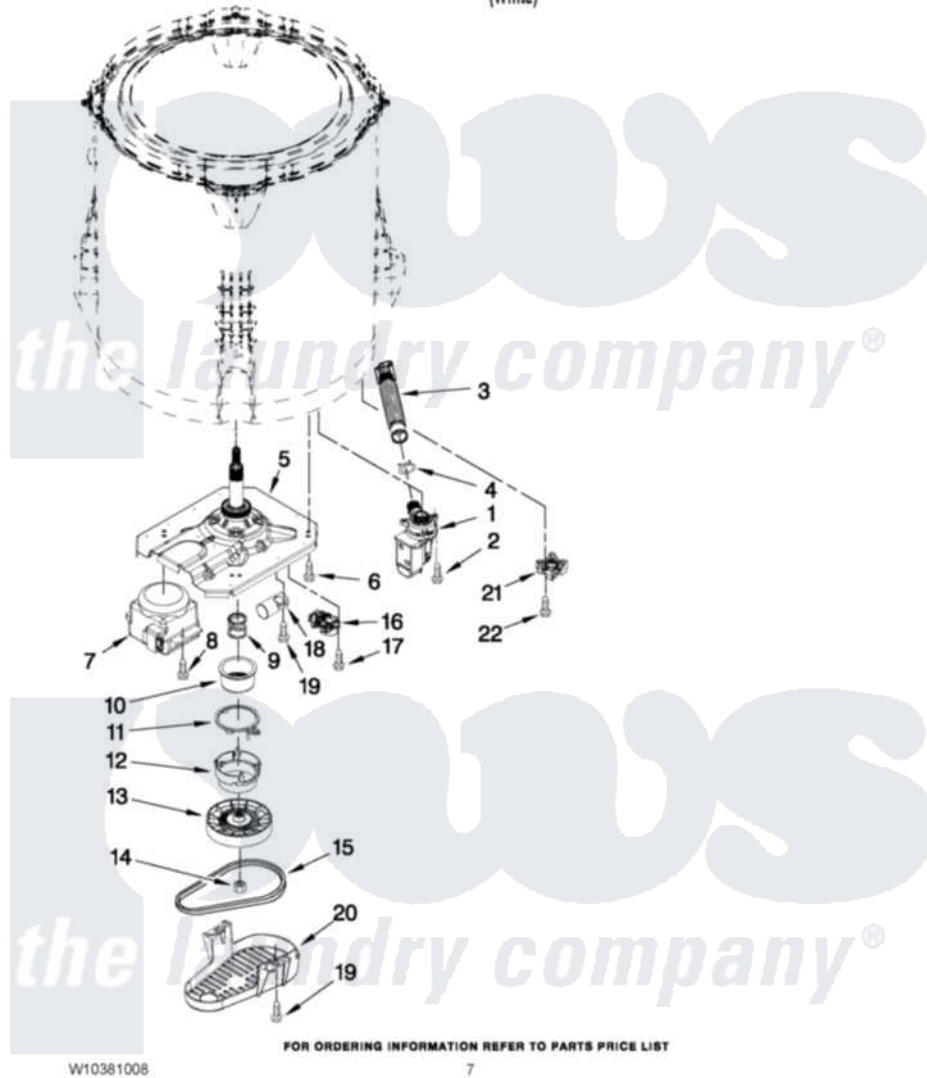

Whirlpool WTW4800XQ1 04 - GEARCASE, MOTOR AND PUMP PARTS

GEARCASE, MOTOR AND PUMP PARTS

For Model: WTW4800XQ1
(White)

Whirlpool [Residential Whirlpool WTW4800XQ1 Washer Parts](#) Parts Diagram 04 - GEARCASE, MOTOR AND PUMP PARTS

[Click on the part number to view part](#)

Item	Original Part Number	Replaced By	Status	Part Description
1	W10276397			Pump Assembly, Drain
2	W10004910			Screw, 12-16 X 1-1/4
3	W10215091			Hose, Inner Drain Assembly
4	8317496	285655		Clamp, Hose
5	W10006378	W10473144		Gearcase Assembly
6	W10249633			Screw, 7.2-1.6 X 30
7	W10006399	W10006415		Motor, Drive
8	W10094780	W10182109		Screw-Kit
9	W10006382	W10315818		Cam
10	W10006352	W10315818		Cam
11	W10006353	W10315818		Cam
12	W10006354	W10315818		Cam
13	W10006356			Pulley
14	W10163336			Nut, Pulley
15	W10006384			Belt, Drive
16	W10006355			Actuator, Shift

17	9741052	Screw, 6-32 X 1.00
18	W10278556	Capacitor, Motor Run
19	357640	Screw And Washer
20	W10006383	Shield, Pulley Cover
21	W10238318	Counterweight
22	W10238319	Screw, 8-18 X 1.00