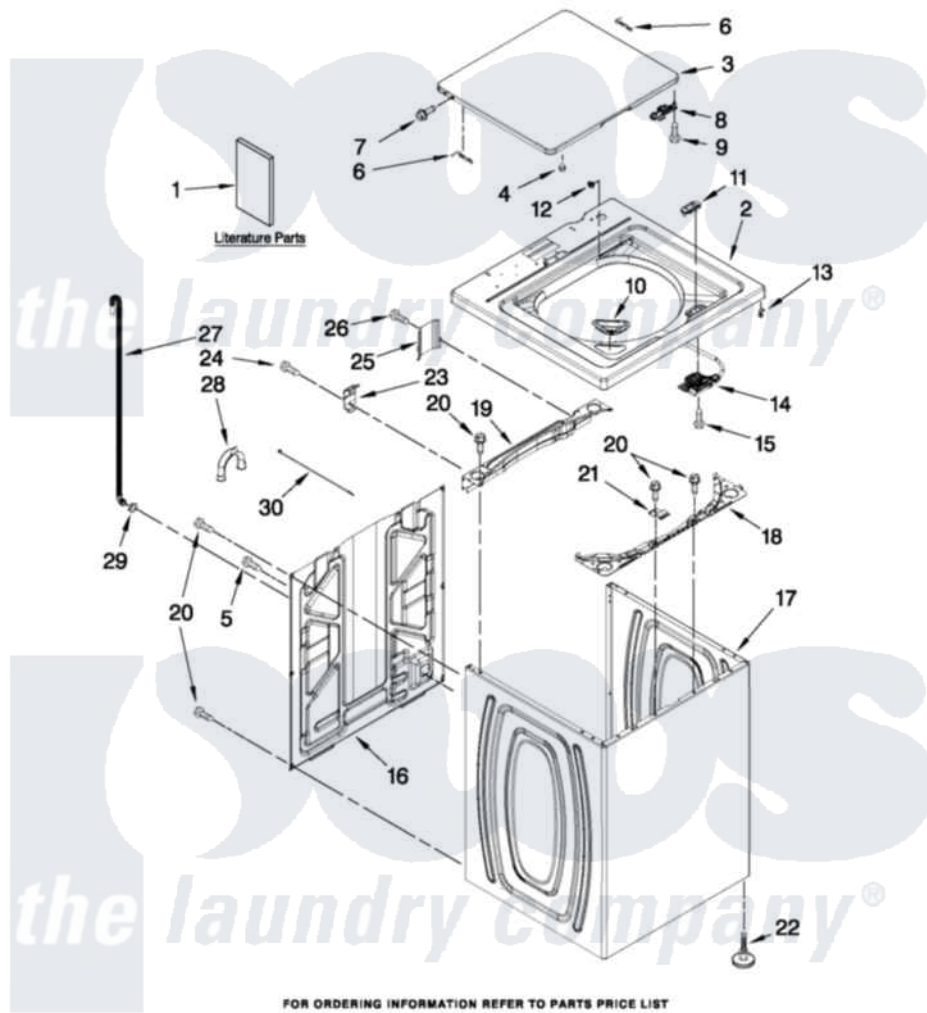

Whirlpool WTW4820XQ0 01 - TOP AND CABINET PARTS

TOP AND CABINET PARTS

AUTOMATIC WASHER

For Model: WTW4820XQ0
(White)

FOR ORDERING INFORMATION REFER TO PARTS PRICE LIST

12-10 Litho in U.S.A. (drd)(bay)

1

Part No. W10371179 Rev. A

Whirlpool Residential Whirlpool WTW4820XQ0 Washer Parts Parts Diagram 01 - TOP AND CABINET PARTS

[Click on the part number to view part](#)

Item	Original Part Number	Replaced By	Status	Part Description
1	W10240509			Installation Instructions
"	W10280544		Not Available	USE & CARE GUIDE
"	W10280489		Not Available	INSTALLATION (TECH SHEET)
"	W10062947		Not Available	ENERGY GUIDE
2	W10251299			Top
3	W10251302	W10338625		Lid
4	9724509			Bumper, Lid
5	9740848			Screw, Mixing Valve Mounting
6	91770			Hinge, Lid
7	W10119872	W10119828		Screw, Lid Hinge Mounting
8	W10240513			Strike, Lid Lock
9	W10273971			Screw, 6-19 X 1/2
10	W10192089			Dispenser, Bleach
11	W10240511	W10392041		Bezel, Lid Lock
12	21258			Bearing, Lid Hinge
13	90016			Clip, Pressure Switch Hose