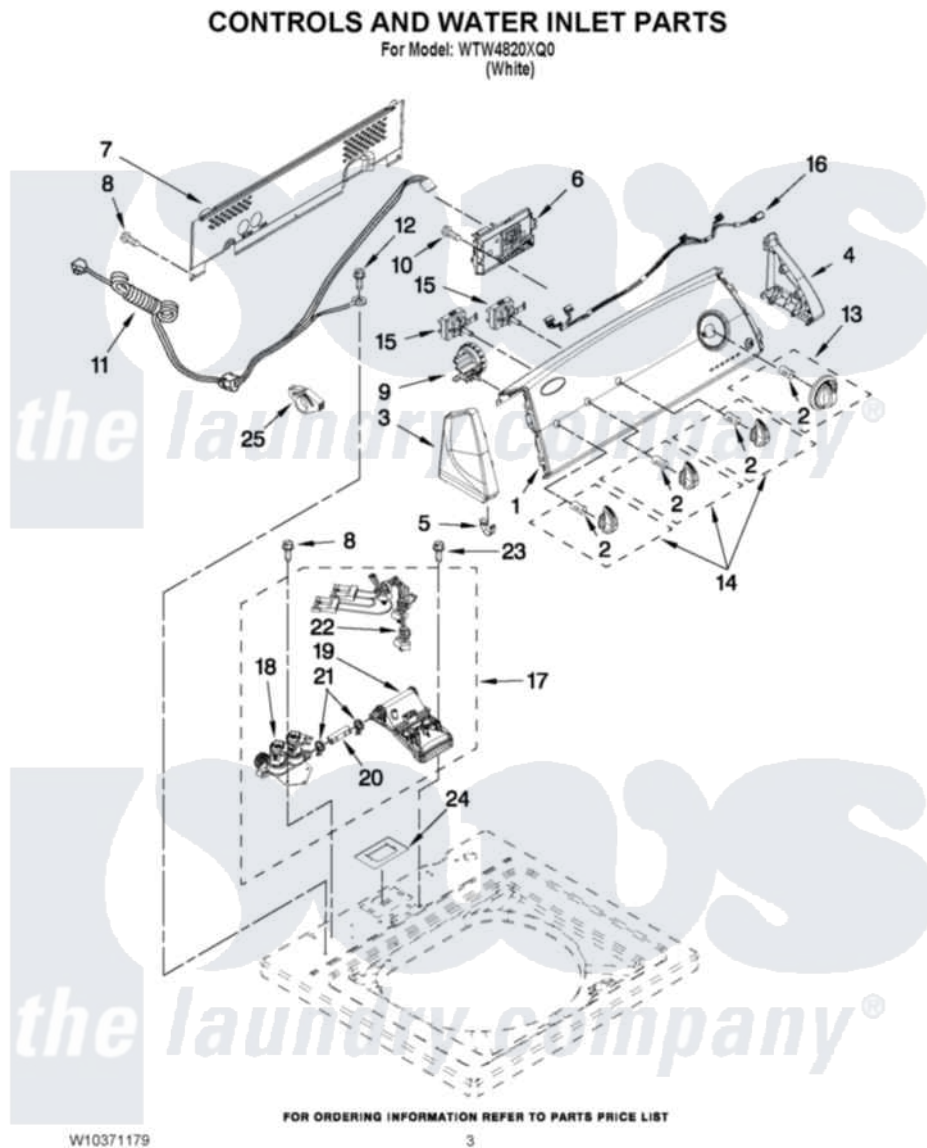

Whirlpool WTW4820XQ0 02 - CONTROLS AND WATER INLET PARTS

Whirlpool [Residential Whirlpool WTW4820XQ0 Washer Parts](#) Parts Diagram 02 - CONTROLS AND WATER INLET PARTS

[Click on the part number to view part](#)

Item	Original Part Number	Replaced By	Status	Part Description
1	W10338628			Panel, Console
2	8536939			Clip, Knob
3	8566035	8565957		Cap, End
4	8566032	8565954		Cap, End
5	8312709			Clip-Console
6	W10296041	W10393837		Control-Elec
7	W10251310	W10420985		Panel, Console Rear Cover
8	1157158	489069		Xxscrew, 10-12 X 1/2
9	W10268910			Switch, Water Level
10	90767			Screw, 8A X 3/8 HeX Washer Head Tapping
11	W10276649			Cord, Power
12	3400076			Screw, Bracket Mounting
13	W10034750			Timer Knob Assembly
14	W10034380			Knob, Control
15	W10285512			Switch, Rotary Encoder

16	W10291174		Harness, Upper
17	W10334612	W10432353	Inlet Assembly, Water
18	W10337338	W10356257	Valve, Water Mixing
19	W10334611	W10441423	Vacuum Break
20	W10238347		Hose, Vacuum Break
21	W10117298	596669	Clamp, Manifold
22	W10337345	W10344775	Harness, Valve
23	8281163		Screw, Dispenser Housing Mounting
24	W10240973		Foam, Ivvb
25	W10348582		Cable Tie