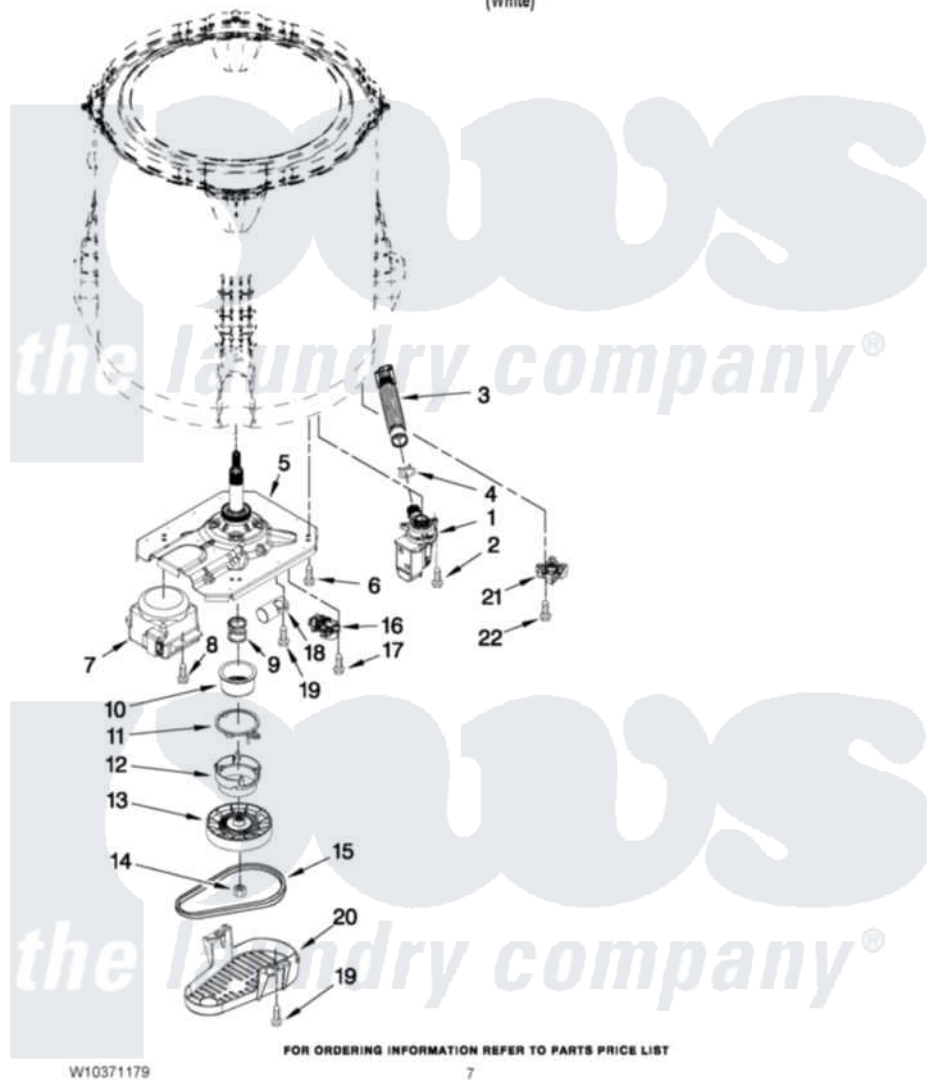

Whirlpool WTW4820XQ0 04 - GEARCASE, MOTOR AND PUMP PARTS

GEARCASE, MOTOR AND PUMP PARTS

For Model: WTW4820XQ0
(White)

Whirlpool [Residential Whirlpool WTW4820XQ0 Washer Parts](#) Parts Diagram 04 - GEARCASE, MOTOR AND PUMP PARTS

[Click on the part number to view part](#)

Item	Original Part Number	Replaced By	Status	Part Description
1	W10276397			Pump Assembly, Drain
2	W10004910			Screw, 12-16 X 1-1/4
3	W10215091			Hose, Inner Drain Assembly
4	8317496	285655		Clamp, Hose
5	W10006378	W10473144		Gearcase Assembly
6	W10249633			Screw, 7.2-1.6 X 30
7	W10006399	W10006415		Motor, Drive
8	W10094780	W10182109		Screw-Kit
9	W10006382	W10315818		Cam
10	W10006352	W10315818		Cam
11	W10006353	W10315818		Cam
12	W10006354	W10315818		Cam
13	W10006356			Pulley
14	W10163336			Nut, Pulley
15	W10006384			Belt, Drive
16	W10006355			Actuator, Shift

17	9741052	Screw, 6-32 X 1.00
18	W10278556	Capacitor, Motor Run
19	357640	Screw And Washer
20	W10006383	Shield, Pulley Cover
21	W10238318	Counterweight
22	W10238319	Screw, 8-18 X 1.00