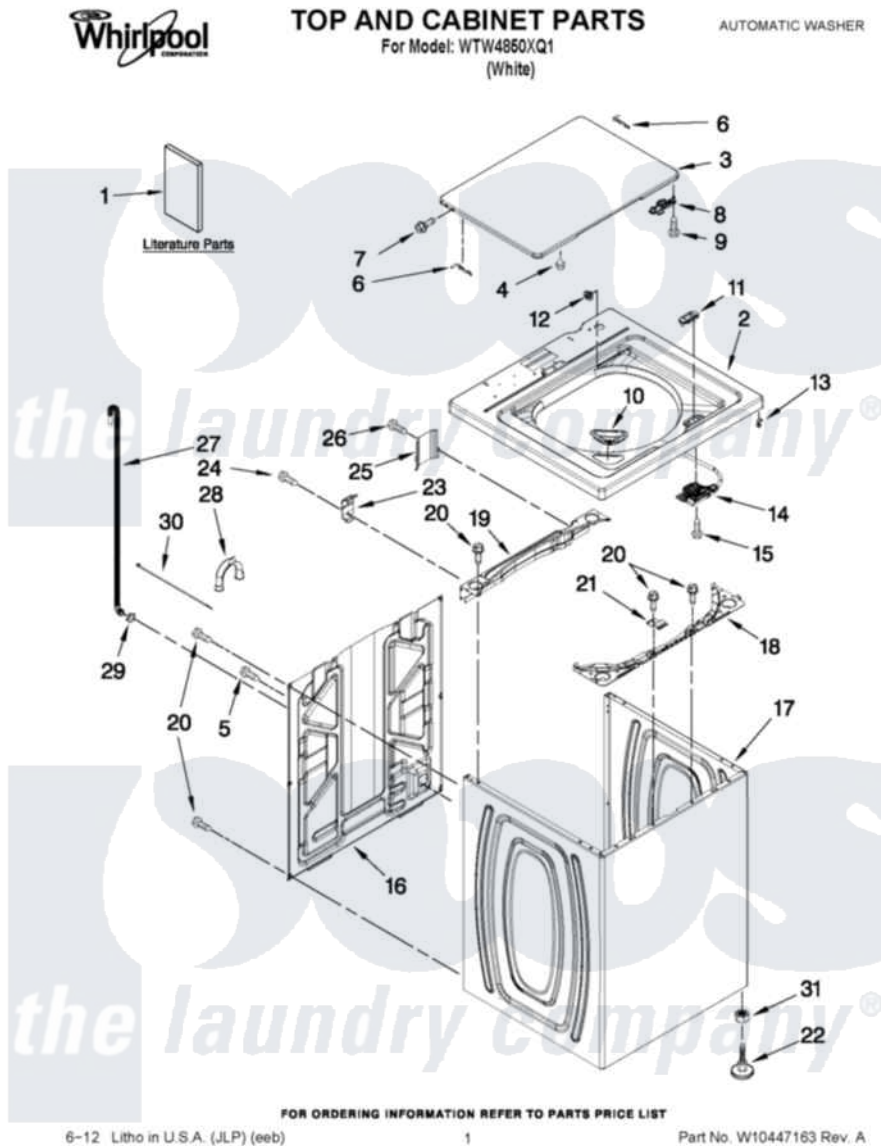

Whirlpool WTW4850XQ1 01 - TOP AND CABINET PARTS

Whirlpool Residential Whirlpool WTW4850XQ1 Washer Parts Parts Diagram 01 - TOP AND CABINET PARTS
[Click on the part number to view part](#)

Item	Original Part Number	Replaced By	Status	Part Description
1	W10240509			Installation Instructions
"	W10338647		Not Available	USE & CARE GUIDE
"	W10280489		Not Available	INSTALLATION (TECH SHEET)
"	W10062936		Not Available	ENERGY GUIDE
2	W10251319			Top
3	W10027624	W10193861		Lid
4	9724509			Bumper, Lid
5	9740848			Screw, Mixing Valve Mounting
6	91770			Hinge, Lid
7	W10119872	W10119828		Screw, Lid Hinge Mounting
8	W10240513			Strike, Lid Lock
9	W10273971			Screw, 6-19 X 1/2
10	W10192089			Dispenser, Bleach
11	W10392041			Bezel, Lid Lock
12	21258			Bearing, Lid Hinge
13	90016			Clip, Pressure Switch Hose

14	W10238287	W10404050	Latch
15	8281163		Screw, Dispenser Housing Mounting
16	W10250884		Panel Rear
17	W10251994	W10338650	Cabinet
18	W10215098		Brace, Cabinet Top Front
19	W10215099		Brace, Cabinet Top Rear
20	1157158	489069	Xxscrew, 10-12 X 1/2
21	W10248088		Lock, Top
22	W10335586	W10397767	Foot Assembly, Leveling
23	W10215102		Hinge, Top
24	W10142728	3370225	Screw
25	W10215139		Cover, Harness
26	3400076		Screw, Bracket Mounting
27	W10221546		Hose, Outer Drain Assembly
28	W10280024		U-Bend, Drain Hose
29	356138		Clamp, Hose
30	W10339879		Tie, Cable
31	3359452		Nut, Lock