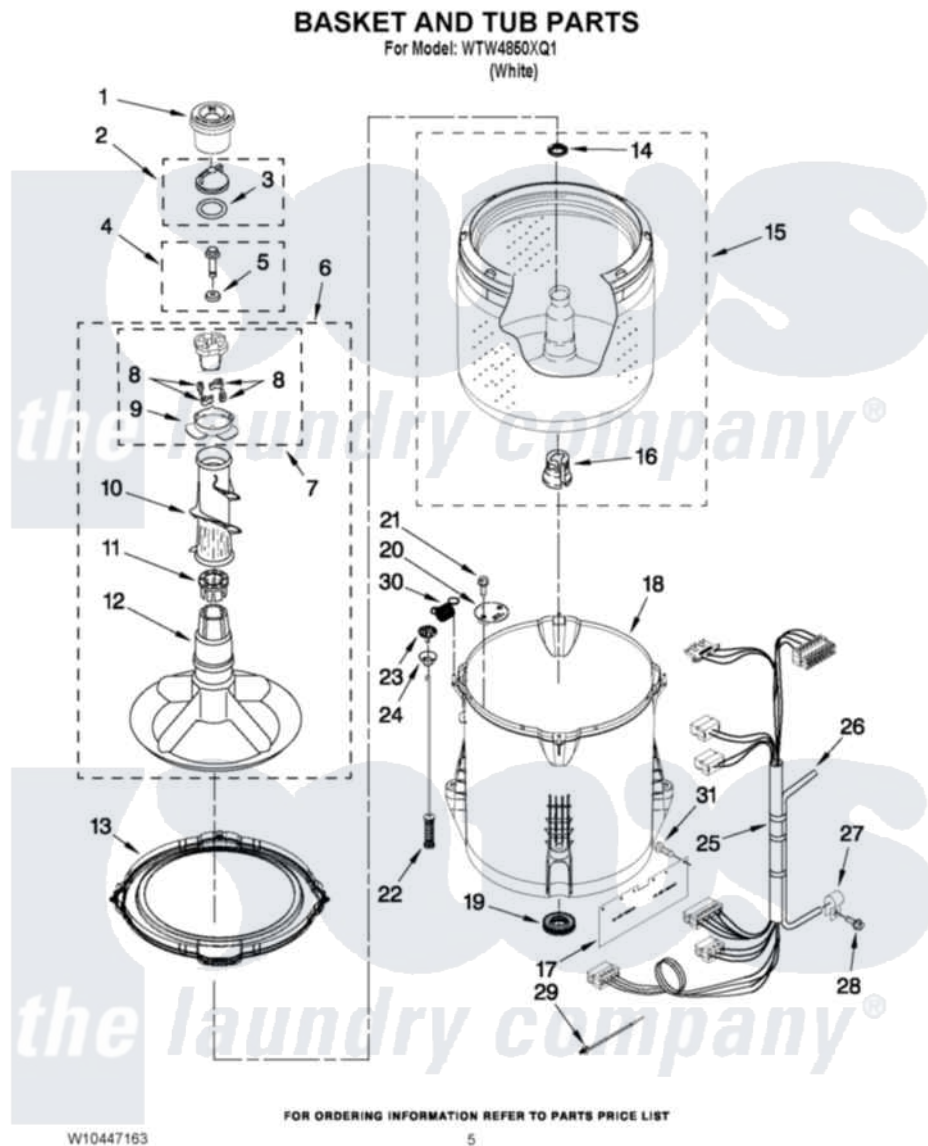

Whirlpool WTW4850XQ1 03 - BASKET AND TUB PARTS

Whirlpool [Residential Whirlpool WTW4850XQ1 Washer Parts](#) Parts Diagram 03 - BASKET AND TUB PARTS
Click on the part number to view part

Item	Original Part Number	Replaced By	Status	Part Description
1	8575076	8575076A		Dispenser
2	3354733	W10074580		Cap, Barrier
3	W10072840			Fabric Softener
4	W10003790			Screw And Washer
5	3949550			Washer
6	3951744			Agitator Assembly
7	3951682	285809		Cam-Agitator
8	3366877	80040		Dog-Agitator
9	3952374			Bearing, Driven Cam
10	3363003			Mover, Clothes
11	3951608			Spacer, Thrust
12	3951632			Agitator
13	W10215107			Ring-Tub
14	21366			Nut, Spanner
15	W10358261	W10349185		Basket
16	389140			Tub Block, Basket Drive

17	W10339098		Shield, Splash
18	W10238320	W10371566	Tub-Outer
19	W10006371	W10324647	Seal-Tub
20	W10215093		Filter, Drain Pump
21	8533928		Screw, 8-18 X 3/4
22	W10110314	W10404706	Supension
23	W10215136	W10440729	Suspension
24	W10256551	W10440729	Suspension
25	W10297439		Harness, Lower
26	W10297441	353244	Hose, Pressure Switch
27	W10005430		Clamp, Pressure Hose Retainer
28	8533943	W10109200	Screw, Baffle Mounting
29	W10298887		Cable Tie
30	W10348658	W10400895	Spring
31	W10273613		Retalner, Push In