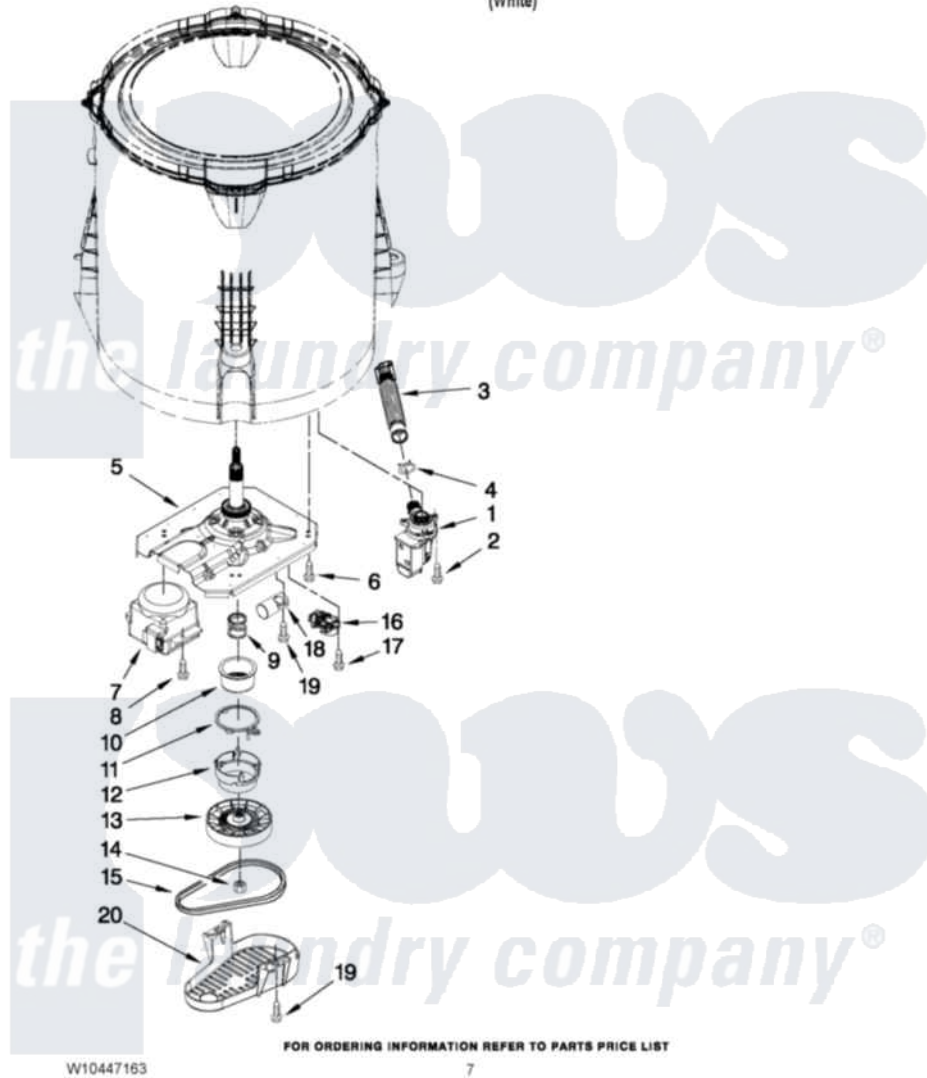

Whirlpool WTW4850XQ1 04 - GEARCASE, MOTOR AND PUMP PARTS

GEARCASE, MOTOR AND PUMP PARTS

For Model: WTW4850XQ1
(White)

Whirlpool [Residential Whirlpool WTW4850XQ1 Washer Parts](#) Parts Diagram 04 - GEARCASE, MOTOR AND PUMP PARTS

[Click on the part number to view part](#)

Item	Original Part Number	Replaced By	Status	Part Description
1	W10276397			Pump Assembly, Drain
2	W10004910			Screw, 12-16 X 1-1/4
3	W10215091			Hose, Inner Drain Assembly
4	8317496	285655		Clamp, Hose
5	W10006378	W10473144		Gearcase Assembly
6	W10249633			Screw, 7.2-1.6 X 30
7	W10006357	W10303798		Motor-Drive
8	W10094780	W10182109		Screw-Kit
9	W10006382	W10315818		Cam
10	W10006352	W10315818		Cam
11	W10006353	W10315818		Cam
12	W10006354	W10315818		Cam
13	W10006356			Pulley
14	W10163336			Nut, Pulley
15	W10006384			Belt, Drive
16	W10006355			Actuator, Shift

17	9741052	Screw, 6-32 X 1.00
18	W10278556	Capacitor, Motor Run
19	357640	Screw And Washer
20	W10006383	Shield, Pulley Cover