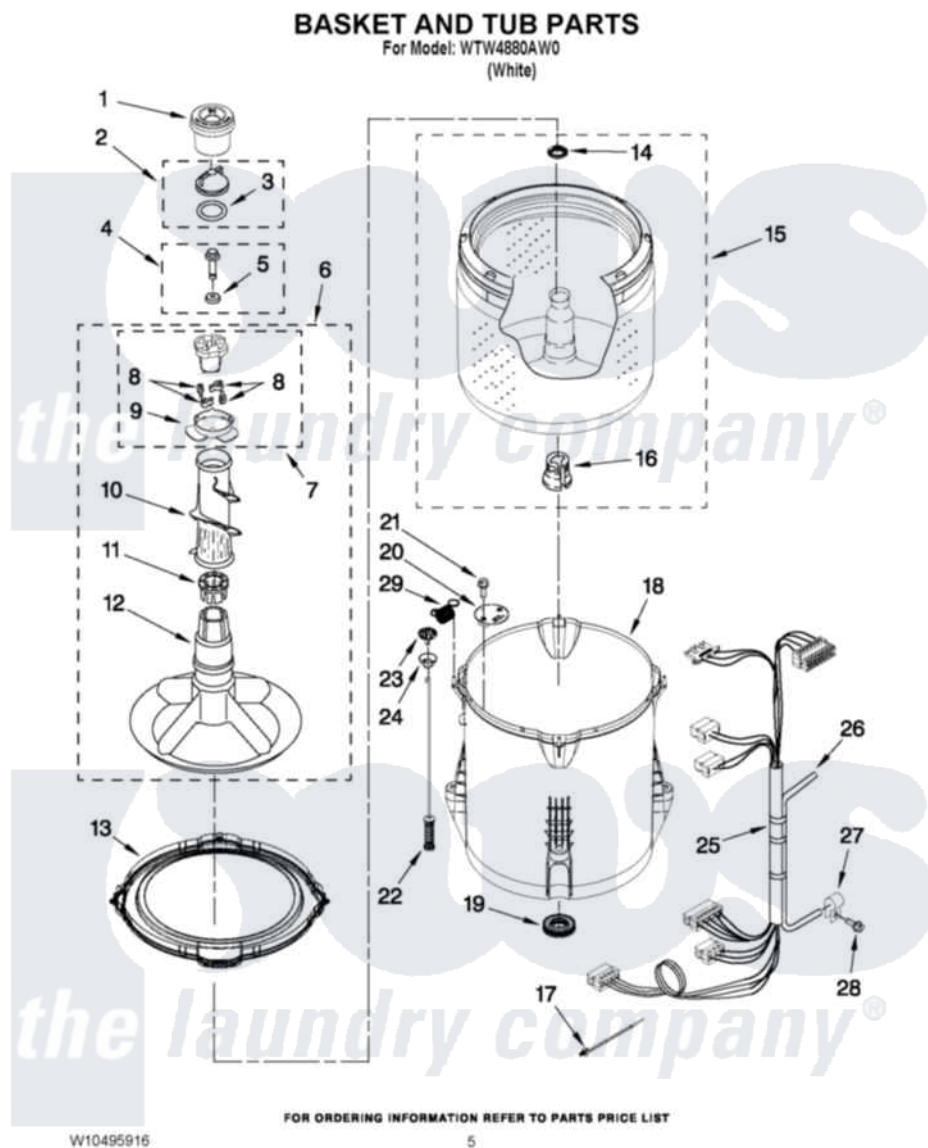

Whirlpool WTW4880AW0 03 - BASKET AND TUB PARTS

Whirlpool [Residential Whirlpool WTW4880AW0 Washer Parts](#) Parts Diagram 03 - BASKET AND TUB PARTS
Click on the part number to view part

Item	Original Part Number	Replaced By	Status	Part Description
1	8575076	8575076A		Dispenser
2	3354733	W10074580		Cap, Barrier
3	W10072840			Fabric Softener
4	W10003790			Screw And Washer
5	3949550			Washer
6	3951744			Agitator Assembly
7	3951682	285809		Cam-Agitator
8	3366877	80040		Dog-Agitator
9	3952374			Bearing, Driven Cam
10	3363003			Mover, Clothes
11	3951608			Spacer, Thrust
12	3951632			Agitator
13	W10215107			Ring-Tub
14	21366			Nut, Spanner
15	W10358261	W10349185		Basket
16	389140			Tub Block, Basket Drive

17	W10298887		Cable Tie
18	W10238320	W10371566	Tub-Outer
19	W10006371	W10324647	Seal-Tub
20	W10215093		Filter, Drain Pump
21	8533928		Screw, 8-18 X 3/4
22	W10110314	W10404706	Supsension
23	W10405423	W10440729	Suspension
24	W10256551	W10440729	Suspension
25	W10297439		Harness, Lower
26	W10431037	353244	Hose, Pressure Switch
27	W10005430		Clamp, Pressure Hose Retainer
28	8533943	W10109200	Screw, Baffle Mounting
29	W10348658	W10400895	Spring