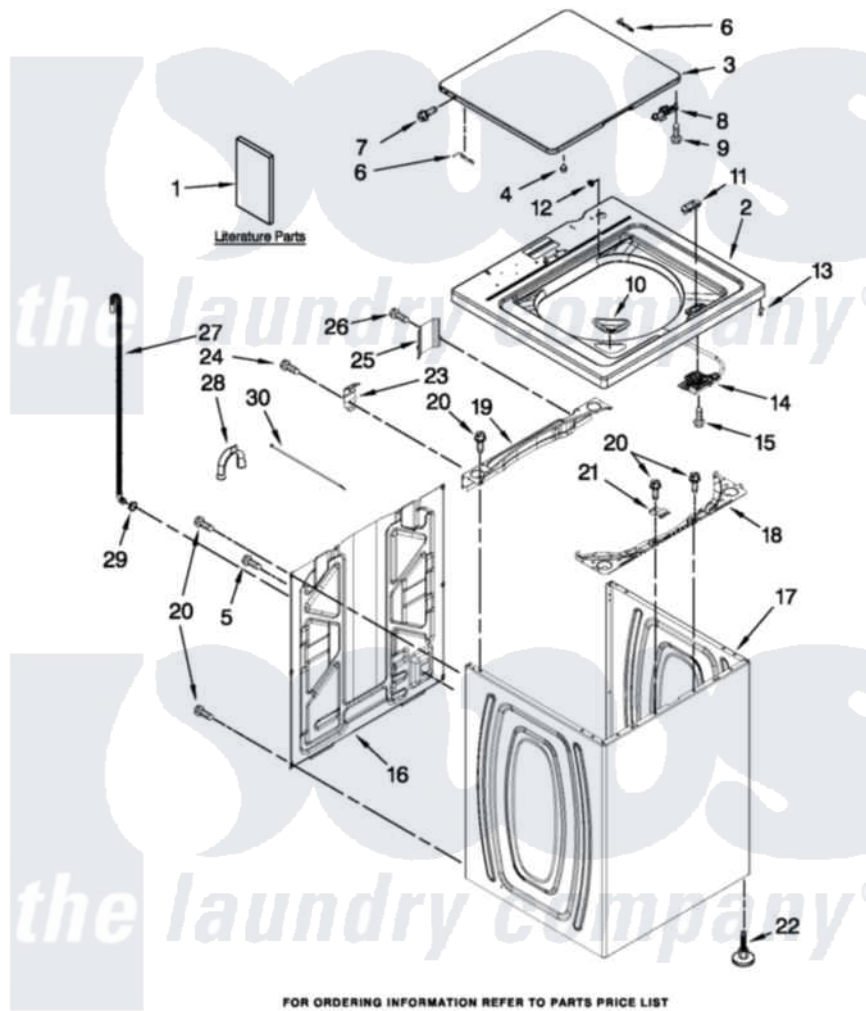

Whirlpool WTW4910XQ0 01 - TOP AND CABINET PARTS

TOP AND CABINET PARTS

For Model: WTW4910XQ0
(White)

AUTOMATIC WASHER

FOR ORDERING INFORMATION REFER TO PARTS PRICE LIST

12-11 Litho in U.S.A. (drd)(psw)

1

Part No. W10371180 Rev. A

Whirlpool Residential Whirlpool WTW4910XQ0 Washer Parts Parts Diagram 01 - TOP AND CABINET PARTS

[Click on the part number to view part](#)

Item	Original Part Number	Replaced By	Status	Part Description
1	W10240509			Installation Instructions
"	W10280544		Not Available	USE & CARE GUIDE
"	W10280489		Not Available	INSTALLATION (TECH SHEET)
"	W10062947		Not Available	ENERGY GUIDE
2	W10251299			Top
3	W10251302	W10338625		Lid
4	9724509			Bumper, Lid
5	9740848			Screw, Mixing Valve Mounting
6	91770			Hinge, Lid
7	W10119872	W10119828		Screw, Lid Hinge Mounting
8	W10240513			Strike, Lid Lock
9	W10273971			Screw, 6-19 X 1/2
10	W10192089			Dispenser, Bleach
11	W10240511	W10392041		Bezel, Lid Lock
12	21258			Bearing, Lid Hinge
13	90016			Clip, Pressure Switch Hose