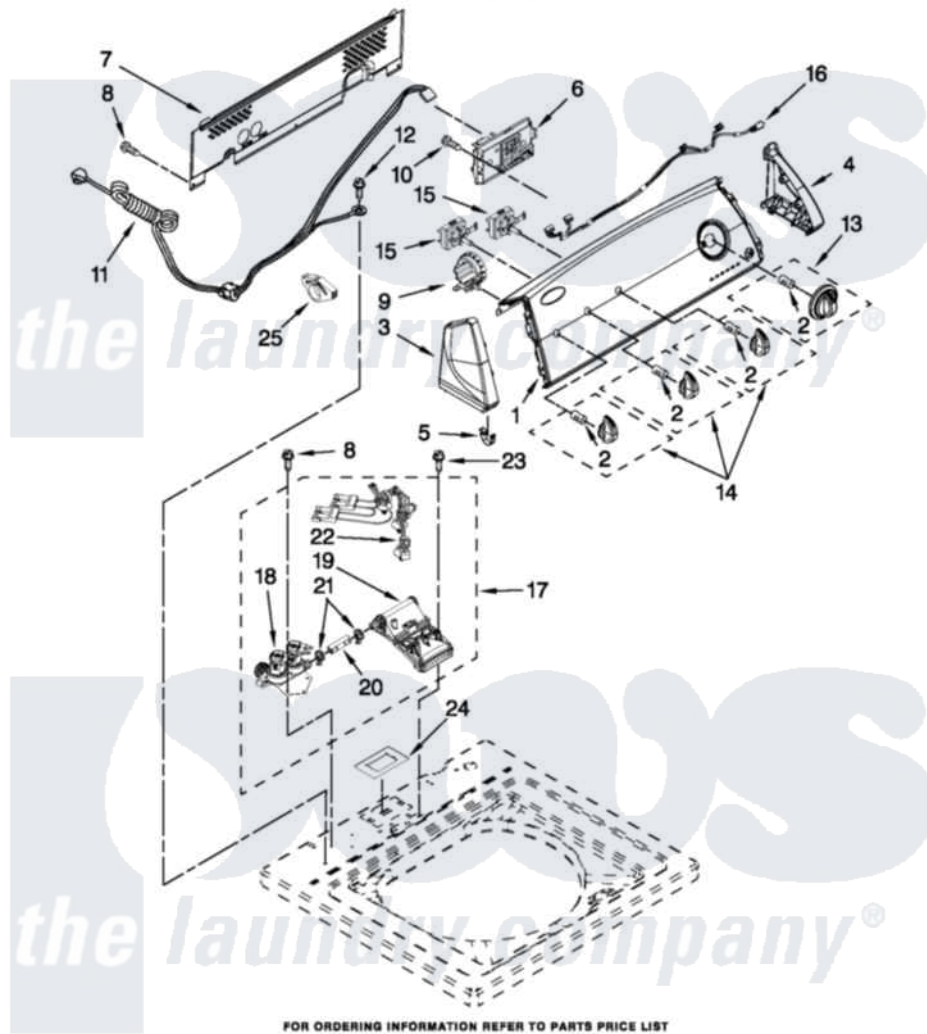

# Whirlpool WTW4910XQ0 02 - CONTROLS AND WATER INLET PARTS

## CONTROLS AND WATER INLET PARTS

For Model: WTW4910XQ0  
(White)

W10371180

FOR ORDERING INFORMATION REFER TO PARTS PRICE LIST

3

Whirlpool [Residential Whirlpool WTW4910XQ0 Washer Parts](#) Parts Diagram 02 - CONTROLS AND WATER INLET PARTS

[Click on the part number to view part](#)

Item	Original Part Number	Replaced By	Status	Part Description
1	<a href="#">W10338627</a>			Panel, Console
2	<a href="#">8536939</a>			Clip, Knob
3	8566035	<a href="#">8565957</a>		Cap, End
4	8566032	<a href="#">8565954</a>		Cap, End
5	<a href="#">8312709</a>			Clip-Console
6	W10296050	<a href="#">W10393838</a>		Control-Elec
7	W10251310	<a href="#">W10420985</a>		Panel, Console Rear Cover
8	1157158	<a href="#">489069</a>		Xxscrew, 10-12 X 1/2
9	<a href="#">W10268912</a>			Switch, Water Level
10	<a href="#">90767</a>			Screw, 8A X 3/8 HeX Washer Head Tapping
11	<a href="#">W10276649</a>			Cord, Power
12	<a href="#">3400076</a>			Screw, Bracket Mounting
13	<a href="#">W10034750</a>			Timer Knob Assembly
14	<a href="#">W10034380</a>			Knob, Control
15	<a href="#">W10285512</a>			Switch, Rotary Encoder

16	<a href="#">W10291174</a>		Harness, Upper
17	W10334612	<a href="#">W10432353</a>	Inlet Assembly, Water
18	W10337338	<a href="#">W10356257</a>	Valve, Water Mixing
19	W10334611	<a href="#">W10441423</a>	Vacuum Break
20	<a href="#">W10238347</a>		Hose, Vacuum Break
21	W10117298	<a href="#">596669</a>	Clamp, Manifold
22	W10337345	<a href="#">W10344775</a>	Harness, Valve
23	<a href="#">8281163</a>		Screw, Dispenser Housing Mounting
24	<a href="#">W10240973</a>		Foam, Ivvb
25	<a href="#">W10348582</a>		Cable Tie