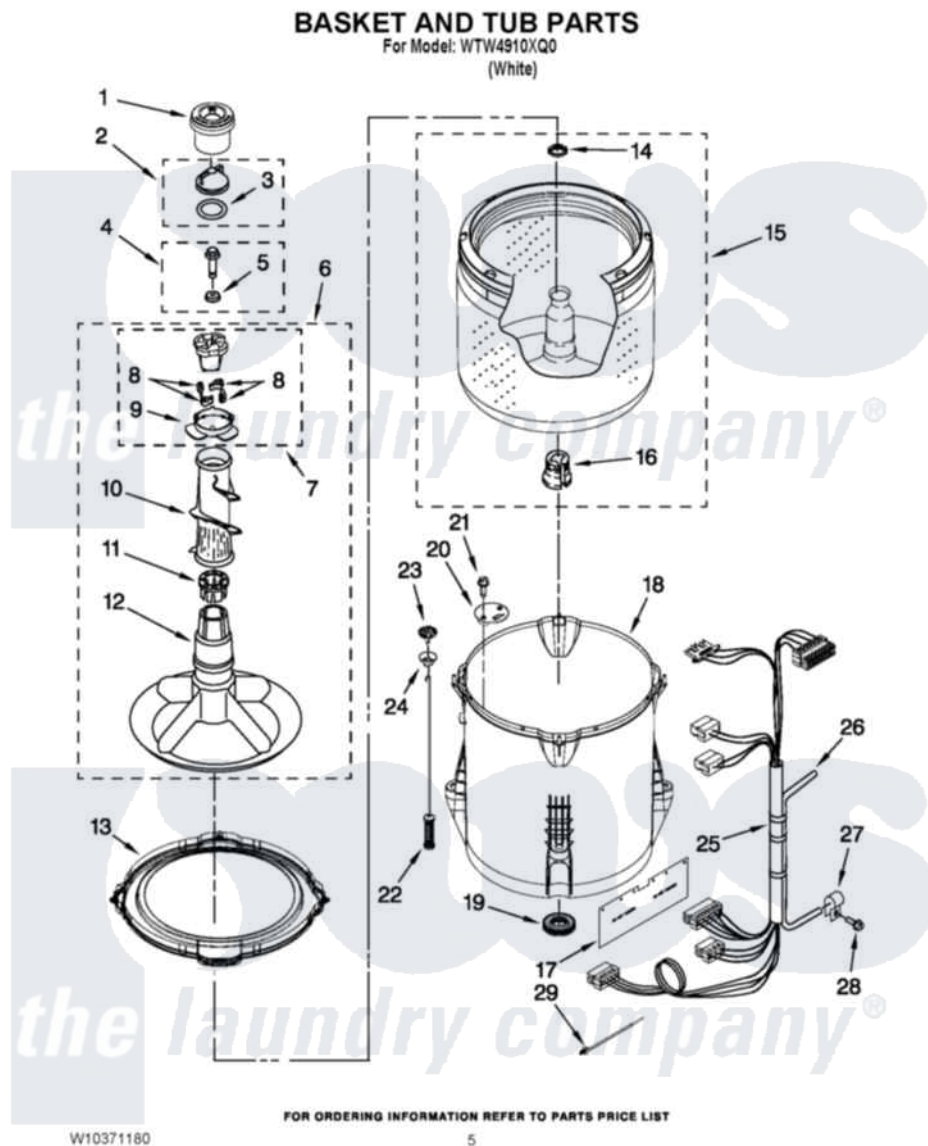

Whirlpool WTW4910XQ0 03 - BASKET AND TUB PARTS

Whirlpool Residential Whirlpool WTW4910XQ0 Washer Parts Parts Diagram 03 - BASKET AND TUB PARTS
Click on the part number to view part

Item	Original Part Number	Replaced By	Status	Part Description
1	8575076	8575076A		Dispenser
2	3354733	W10074580		Cap, Barrier
3	W10072840			Fabric Softener
4	W10003790			Screw And Washer
5	3949550			Washer
6	3951744			Agitator Assembly
7	3951682	285809		Cam-Agitator
8	3366877	80040		Dog-Agitator
9	3952374			Bearing, Driven Cam
10	3363003			Mover, Clothes
11	3951608			Spacer, Thrust
12	3951632			Agitator
13	W10215108			Ring, Tub
14	21366			Nut, Spanner
15	W10238308	W10349185		Basket
16	389140			Tub Block, Basket Drive

17	W10339098		Shield, Splash
18	W10238320	W10371566	Tub-Outer
19	W10006371	W10324647	Seal-Tub
20	W10215093		Filter, Drain Pump
21	8533928		Screw, 8-18 X 3/4
22	W10257088	W10349191	Suspension
23	W10215136	W10440729	Suspension
24	W10256551	W10440729	Suspension
25	W10276648	W10297444	Harness, Lower
26	W10297436	353244	Hose, Pressure Switch
27	W10005430		Clamp, Pressure Hose Retainer
28	8533943	W10109200	Screw, Baffle Mounting
29	W10298887		Cable Tie