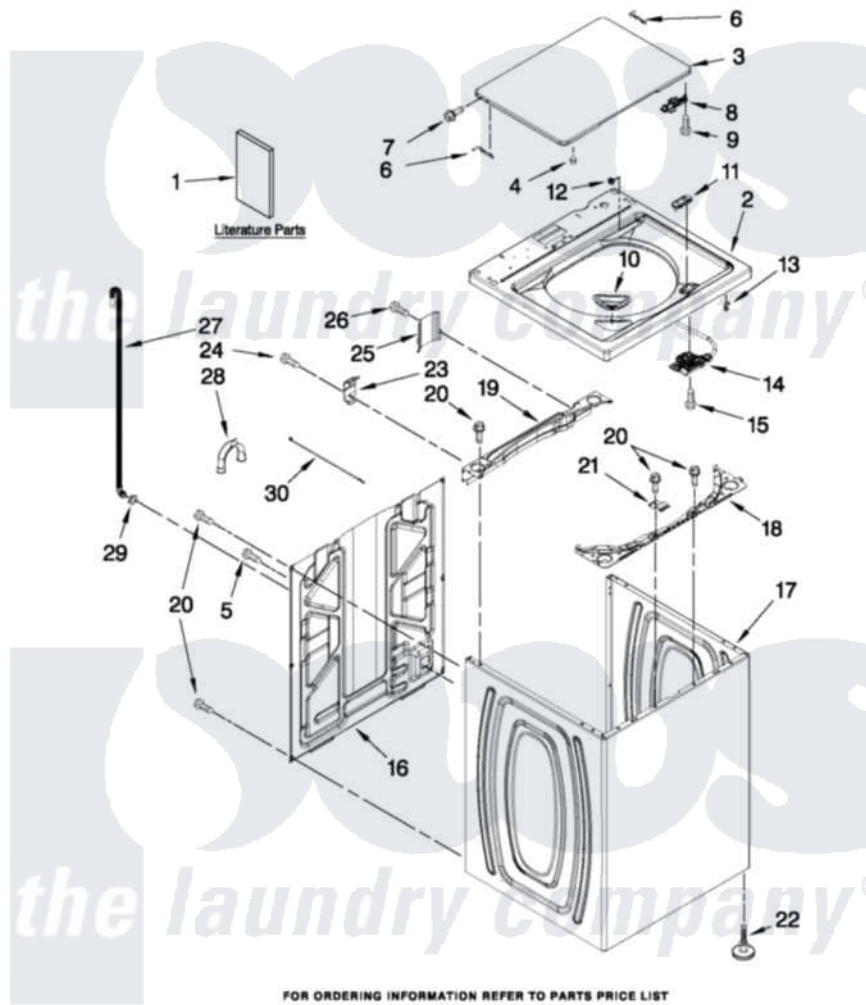

Whirlpool WTW4930XW0 01 - TOP AND CABINET PARTS

TOP AND CABINET PARTS

For Model: WTW4930XW0
(White)

AUTOMATIC WASHER

FOR ORDERING INFORMATION REFER TO PARTS PRICE LIST

12-10 Litho in U.S.A. (drd)(bay)

1

Part No. W10371182 Rev. A

Whirlpool Residential Whirlpool WTW4930XW0 Washer Parts Parts Diagram 01 - TOP AND CABINET PARTS

[Click on the part number to view part](#)

Item	Original Part Number	Replaced By	Status	Part Description
1	W10240509			Installation Instructions
"	W10280544		Not Available	USE & CARE GUIDE
"	W10280489		Not Available	INSTALLATION (TECH SHEET)
"	W10062947		Not Available	ENERGY GUIDE
2	W10251319			Top
3	W10338652			Lid
4	9724509			Bumper, Lid
5	9740848			Screw, Mixing Valve Mounting
6	91770			Hinge, Lid
7	W10119872	W10119828		Screw, Lid Hinge Mounting
8	W10240513			Strike, Lid Lock
9	W10273971			Screw, 6-19 X 1/2
10	W10192089			Dispenser, Bleach
11	W10240511	W10392041		Bezel, Lid Lock
12	21258			Bearing, Lid Hinge
13	90016			Clip, Pressure Switch Hose