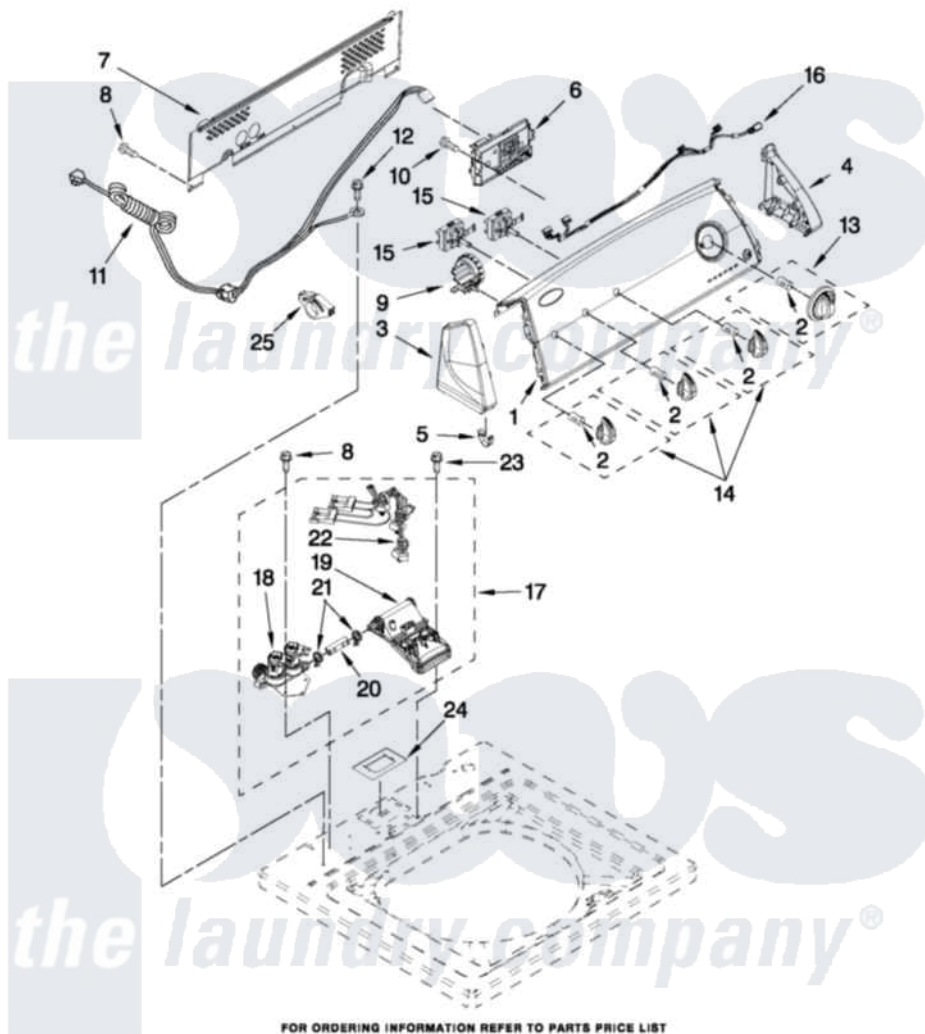

Whirlpool WTW4930XW0 02 - CONTROLS AND WATER INLET PARTS

CONTROLS AND WATER INLET PARTS

For Model: WTW4930XW0
(White)

FOR ORDERING INFORMATION REFER TO PARTS PRICE LIST

W10371182

3

Whirlpool [Residential Whirlpool WTW4930XW0 Washer Parts](#) Parts Diagram 02 - CONTROLS AND WATER INLET PARTS

[Click on the part number to view part](#)

Item	Original Part Number	Replaced By	Status	Part Description
1	W10338629			Panel, Console
2	8536939			Clip, Knob
3	8566035	8565957		Cap, End
4	8566032	8565954		Cap, End
5	8312709			Clip-Console
6	W10296033	W10393841		Control-Elec
7	W10251310	W10420985		Panel, Console Rear Cover
8	1157158	489069		Xxscrew, 10-12 X 1/2
9	W10268912			Switch, Water Level
10	90767			Screw, 8A X 3/8 HeX Washer Head Tapping
11	W10276649			Cord, Power
12	3400076			Screw, Bracket Mounting
13	W10034750			Timer Knob Assembly
14	W10034380			Knob, Control
15	W10285512			Switch, Rotary Encoder

16	W10291174		Harness, Upper
17	W10334612	W10432353	Inlet Assembly, Water
18	W10337338	W10356257	Valve, Water Mixing
19	W10334611	W10441423	Vacuum Break
20	W10238347		Hose, Vacuum Break
21	W10117298	596669	Clamp, Manifold
22	W10337345	W10344775	Harness, Valve
23	8281163		Screw, Dispenser Housing Mounting
24	W10240973		Foam, Ivvb
25	W10348582		Cable Tie