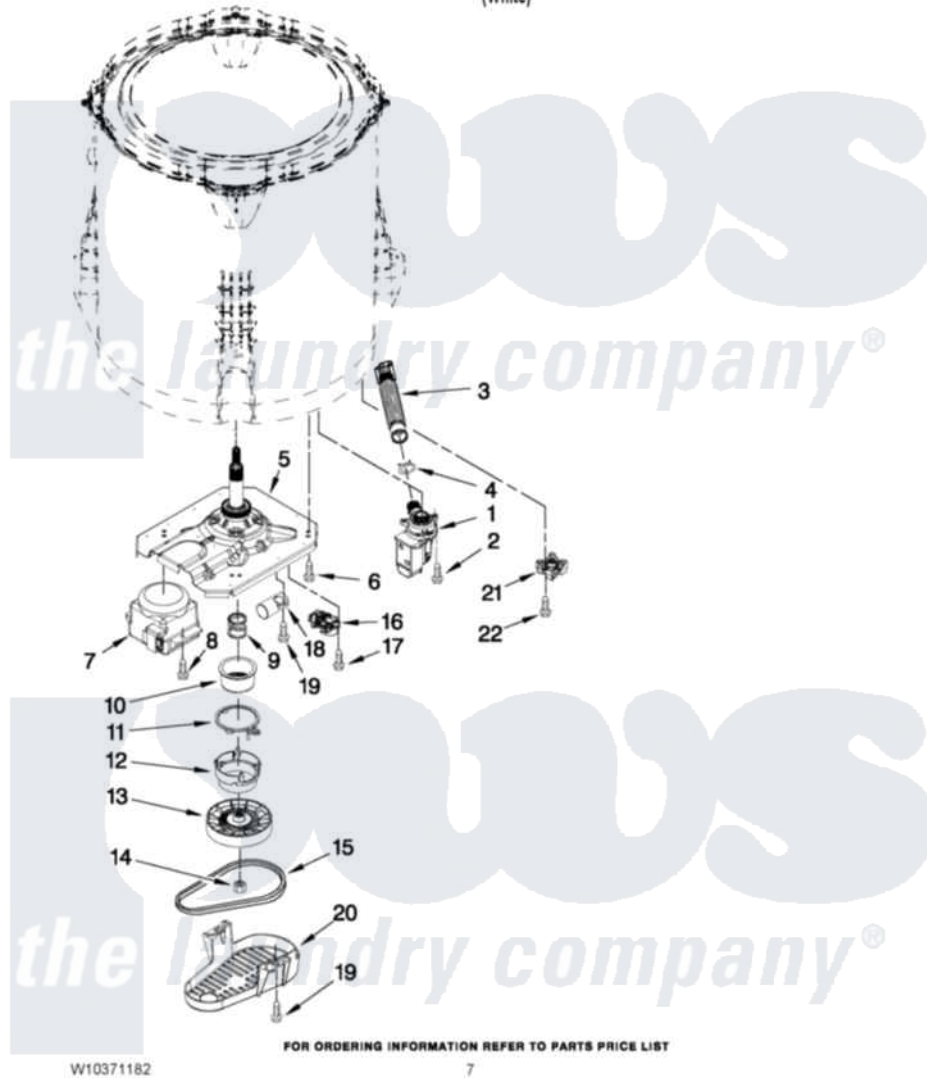

Whirlpool WTW4930XW0 04 - GEARCASE, MOTOR AND PUMP PARTS

GEARCASE, MOTOR AND PUMP PARTS

For Model: WTW4930XW0
(White)

Whirlpool Residential Whirlpool WTW4930XW0 Washer Parts Parts Diagram 04 - GEARCASE, MOTOR AND PUMP PARTS

[Click on the part number to view part](#)

Item	Original Part Number	Replaced By	Status	Part Description
1	W10276397			Pump Assembly, Drain
2	W10004910			Screw, 12-16 X 1-1/4
3	W10215091			Hose, Inner Drain Assembly
4	8317496	285655		Clamp, Hose
5	W10006378	W10473144		Gearcase Assembly
6	W10249633			Screw, 7.2-1.6 X 30
7	W10006399	W10006415		Motor, Drive
8	W10094780	W10182109		Screw-Kit
9	W10006382	W10315818		Cam
10	W10006352	W10315818		Cam
11	W10006353	W10315818		Cam
12	W10006354	W10315818		Cam
13	W10006356			Pulley
14	W10163336			Nut, Pulley
15	W10006384			Belt, Drive
16	W10006355			Actuator, Shift

17	9741052	Screw, 6-32 X 1.00
18	W10278556	Capacitor, Motor Run
19	357640	Screw And Washer
20	W10006383	Shield, Pulley Cover
21	W10238318	Counterweight
22	W10238319	Screw, 8-18 X 1.00