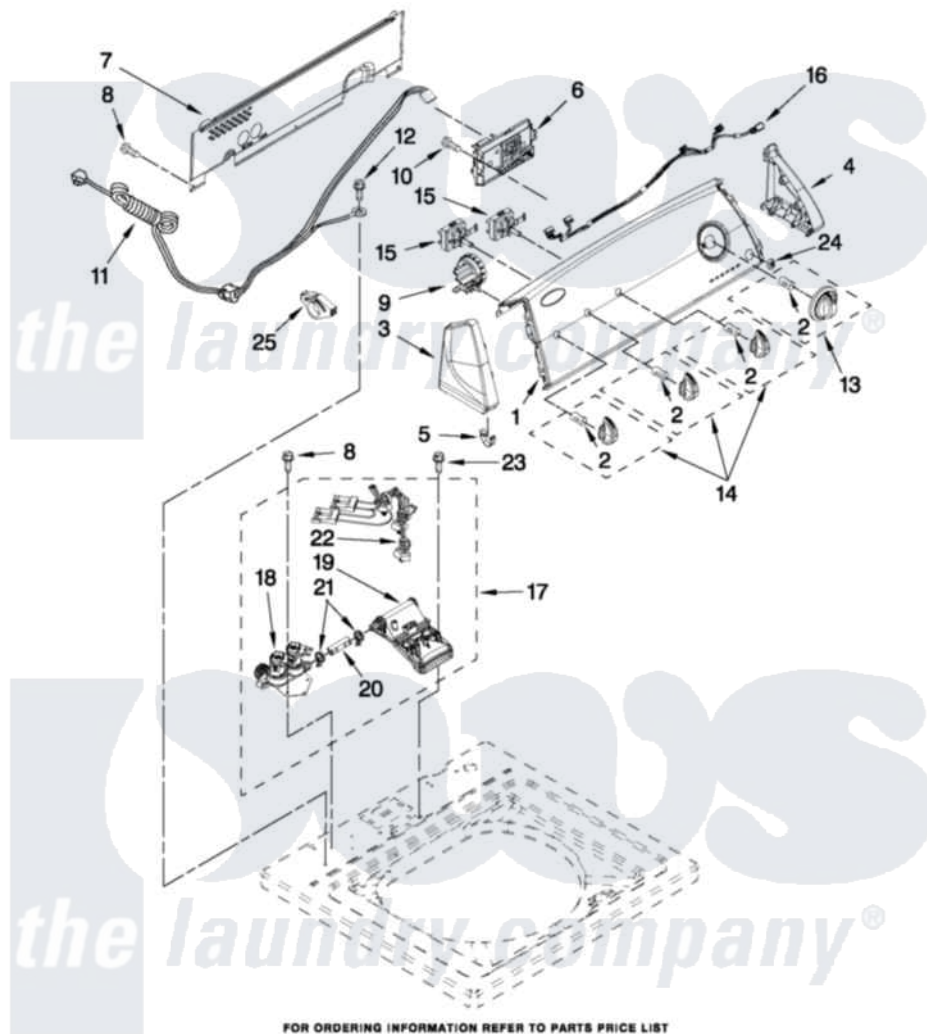

Whirlpool WTW4930XW1 02 - CONTROLS AND WATER INLET PARTS

CONTROLS AND WATER INLET PARTS

For Model: WTW4930XW1
(White)

FOR ORDERING INFORMATION REFER TO PARTS PRICE LIST

W10448641

3

Whirlpool [Residential Whirlpool WTW4930XW1 Washer Parts](#) Parts Diagram 02 - CONTROLS AND WATER INLET PARTS

[Click on the part number to view part](#)

| Item | Original Part Number | Replaced By | Status | Part Description |
|------|---------------------------|-------------------------|--------|---|
| 1 | W10338629 | | | Panel, Console |
| 2 | 8536939 | | | Clip, Knob |
| 3 | 8566035 | 8565957 | | Cap, End |
| 4 | 8566032 | 8565954 | | Cap, End |
| 5 | 8312709 | | | Clip-Console |
| 6 | W10435615 | | | Control Unit Assembly, |
| 7 | W10420985 | | | Panel, Console Rear Cover |
| 8 | 1157158 | 489069 | | Xxscrew, 10-12 X 1/2 |
| 9 | W10268912 | | | Switch, Water Level |
| 10 | 90767 | | | Screw, 8A X 3/8 HeX Washer Head Tapping |
| 11 | W10276649 | | | Cord, Power |
| 12 | 3400076 | | | Screw, Bracket Mounting |
| 13 | W10034750 | | | Timer Knob Assembly |
| 14 | W10034380 | | | Knob, Control |
| 15 | W10285512 | | | Switch, Rotary Encoder |

| | | | |
|----|---------------------------|------------------------|-----------------------------------|
| 16 | W10291174 | | Harness, Upper |
| 17 | W10432353 | | Inlet Assembly, Water |
| 18 | W10356257 | | Valve, Water Mixing |
| 19 | W10441423 | | Vacuum Break |
| 20 | W10238347 | | Hose, Vacuum Break |
| 21 | W10117298 | 596669 | Clamp, Manifold |
| 22 | W10344775 | | Harness, Valve |
| 23 | 8281163 | | Screw, Dispenser Housing Mounting |
| 24 | W10251309 | | Pushbutton, Start |
| 25 | W10348582 | | Cable Tie |