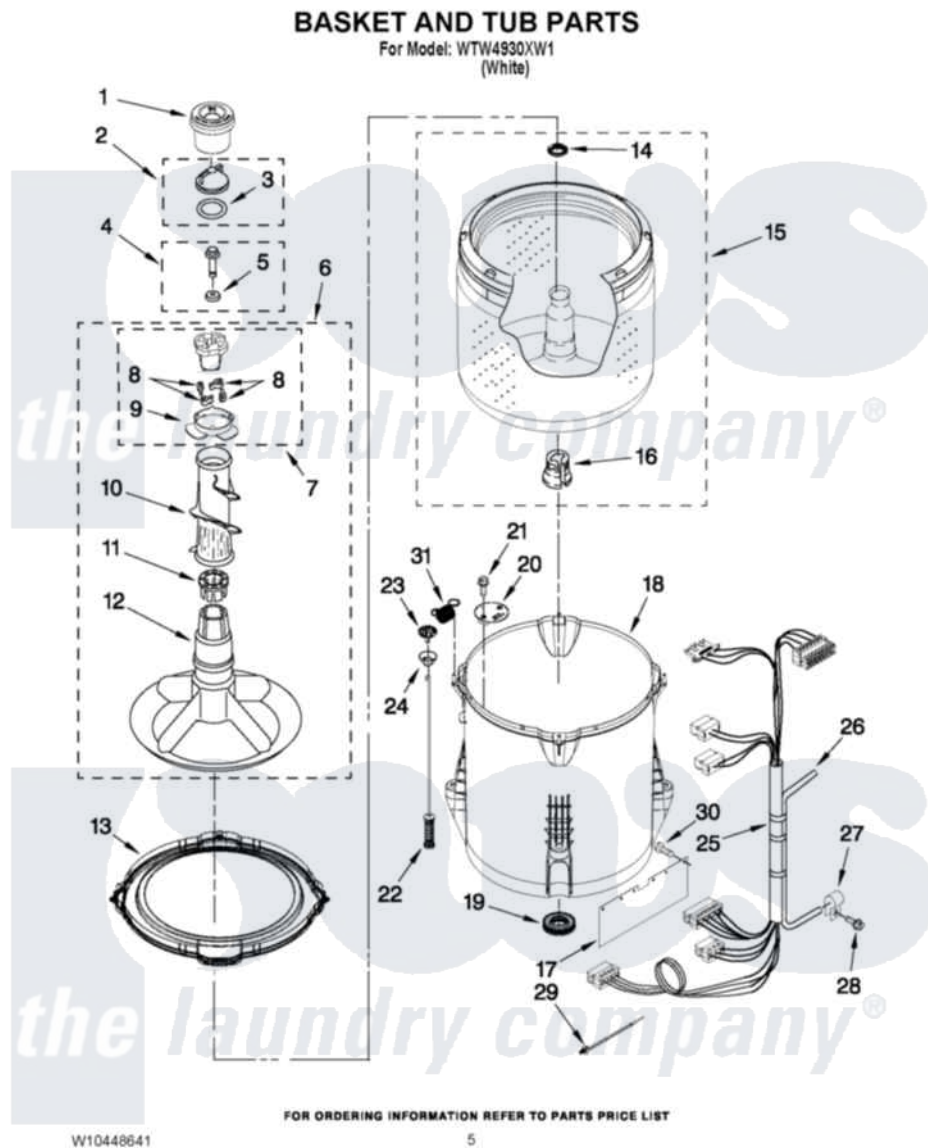

Whirlpool WTW4930XW1 03 - BASKET AND TUB PARTS

Whirlpool [Residential Whirlpool WTW4930XW1 Washer Parts](#) Parts Diagram 03 - BASKET AND TUB PARTS
Click on the part number to view part

Item	Original Part Number	Replaced By	Status	Part Description
1	8575076	8575076A		Dispenser
2	3354733	W10074580		Cap, Barrier
3	W10072840			Fabric Softener
4	W10003790			Screw And Washer
5	3949550			Washer
6	3951744			Agitator Assembly
7	3951682	285809		Cam-Agitator
8	3366877	80040		Dog-Agitator
9	3952374			Bearing, Driven Cam
10	3363003			Mover, Clothes
11	3951608			Spacer, Thrust
12	3951632			Agitator
13	W10215107			Ring-Tub
14	21366			Nut, Spanner
15	W10358261	W10349185		Basket
16	389140			Tub Block, Basket Drive

17	W10339098		Shield, Splash
18	W10238320	W10371566	Tub-Outer
19	W10006371	W10324647	Seal-Tub
20	W10215093		Filter, Drain Pump
21	8533928		Screw, 8-18 X 3/4
22	W10257088	W10349191	Suspension
23	W10215136	W10440729	Suspension
24	W10256551	W10440729	Suspension
25	W10297444		Harness, Lower
26	W10297436	353244	Hose, Pressure Switch
27	W10005430		Clamp, Pressure Hose Retainer
28	8533943	W10109200	Screw, Baffle Mounting
29	W10298887		Cable Tie
30	W10429200		Retainer, Push In
31	W10348658	W10400895	Spring