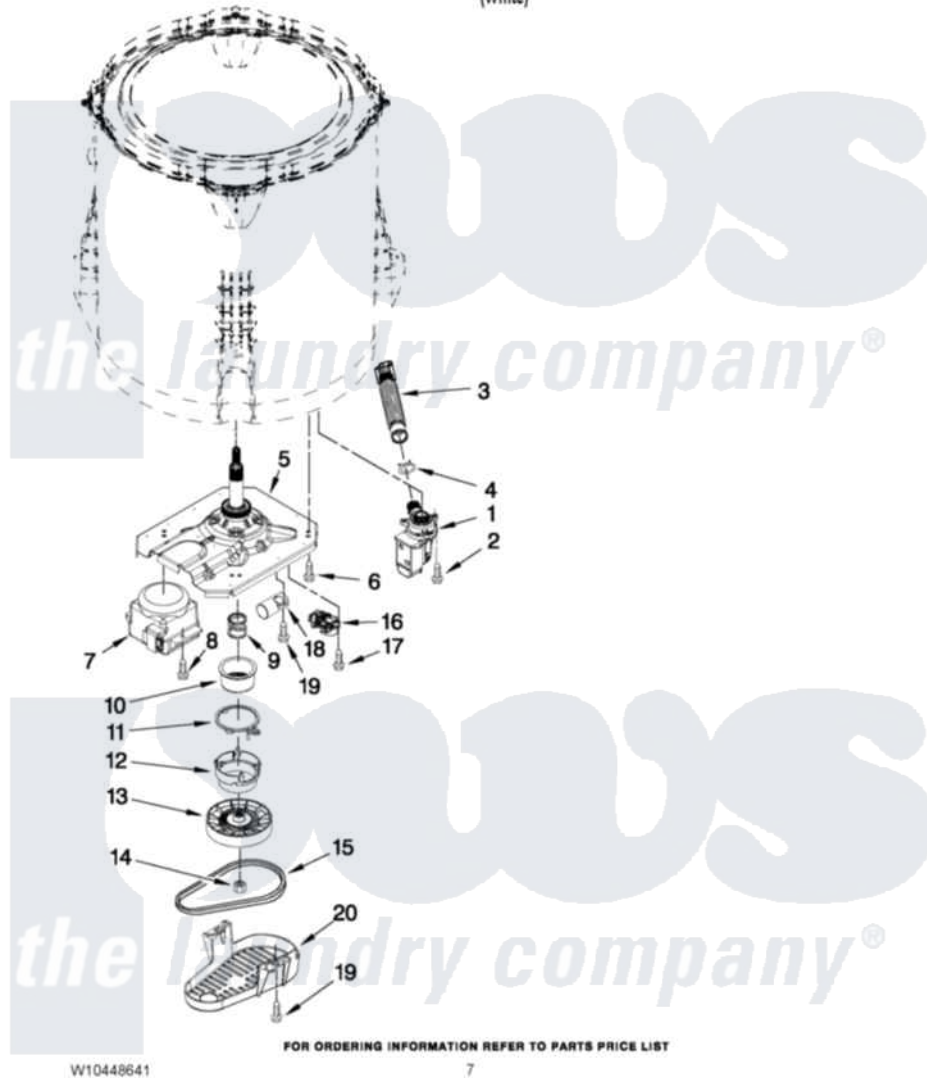

Whirlpool WTW4930XW1 04 - GEARCASE, MOTOR AND PUMP PARTS

GEARCASE, MOTOR AND PUMP PARTS

For Model: WTW4930XW1
(White)

W10448641

7

FOR ORDERING INFORMATION REFER TO PARTS PRICE LIST

Whirlpool [Residential Whirlpool WTW4930XW1 Washer Parts](#) Parts Diagram 04 - GEARCASE, MOTOR AND PUMP PARTS

[Click on the part number to view part](#)

Item	Original Part Number	Replaced By	Status	Part Description
1	W10276397			Pump Assembly, Drain
2	W10004910			Screw, 12-16 X 1-1/4
3	W10444123	W10215091		Hose, Inner Drain Assembly
4	8317496	285655		Clamp, Hose
5	W10006378	W10473144		Gearcase Assembly
6	W10249633			Screw, 7.2-1.6 X 30
7	W10006425	W10006415		Motor, Drive
8	W10094780	W10182109		Screw-Kit
9	W10006382	W10315818		Cam
10	W10006352	W10315818		Cam
11	W10006353	W10315818		Cam
12	W10006354	W10315818		Cam
13	W10006356			Pulley
14	W10163336			Nut, Pulley
15	W10006384			Belt, Drive
16	W10006355			Actuator, Shift

17	9741052	Screw, 6-32 X 1.00
18	W10278556	Capacitor, Motor Run
19	357640	Screw And Washer
20	W10006383	Shield, Pulley Cover