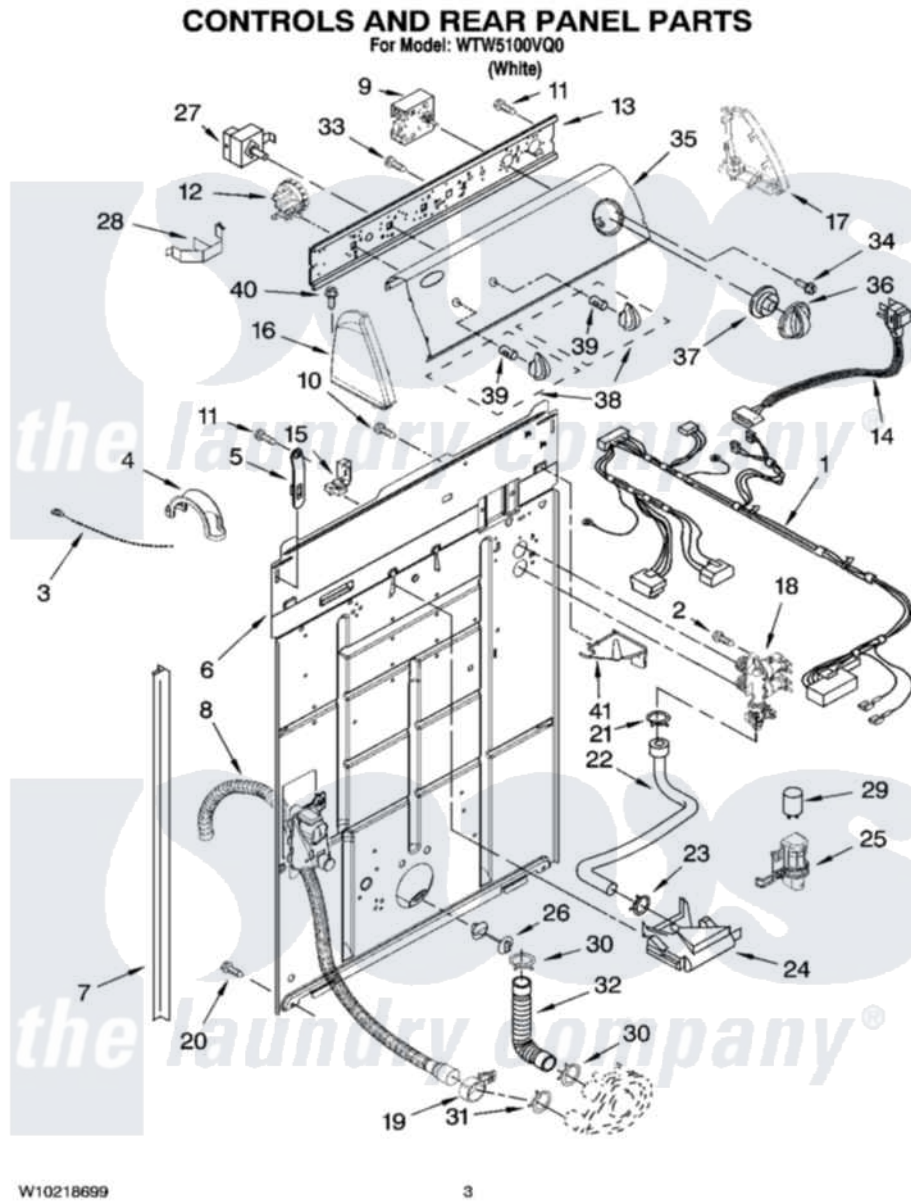

Whirlpool WTW5100VQ0 02 - CONTROLS AND REAR PANEL PARTS

Whirlpool [Residential Whirlpool WTW5100VQ0 Washer Parts](#) Parts Diagram 02 - CONTROLS AND REAR PANEL PARTS

[Click on the part number to view part](#)

Item	Original Part Number	Replaced By	Status	Part Description
1	3958082			Harness, Wiring
2	9740848			Screw, Mixing Valve Mounting
3	3347868	W10339879		Tie, Cable
4	8577378			U-Bend, Drain Hose
5	8568314			Strap, Console
6	W10194451			Panel, Rear
7	62747			Pad, Rear Panel
8	W10189267			Drain Hose Assembly
9	8572976			Timer, Control
10	3351614			Screw, Gearcase Cover Mounting
11	90767			Screw, 8A X 3/8 HeX Washer Head Tapping
12	8577845	W10339334		Switch-WL
13	8544893			Bracket, Control
14	8578842	285800		Cord-Power

15	3952821	285777	Relief-Str
16	8271365	279962	Endcap
17	8271359	279962	Endcap
18	8578340		Valve, Water Inlet W/Bi-Metal
19	8541668		Clamp, Hose
20	62863	3390631	Screw, 10-16 X 3/8
21	301958	596669	Clamp, Manifold
22	8317974	8317926	Hose, Vacuum Break
23	370450	596669	Clamp, Manifold
24	387606	3360977	Break-Vac
25	8318046		Clip, Capacitor
26	8519200		Support, Rear Panel
27	8578337		Switch, Water Temperature
28	8055003		Clip, Harness And Pressure Switch
29	8572717		Capacitor, Motor Start
30	3363366	616099	Clamp
31	8317496	285655	Clamp, Hose
32	3951449	285871	Hose
33	3400073		Screw, Ground
34	3400818		Screw, Timer Mounting
35	W10196919		Panel, Console
36	8566022		Knob, Timer
37	8566018		Dial,
38	8565944		Knob, Control
39	8536939		Clip, Knob
40	388326		Screw, 8-18 X 1.25
41	8539874		Shield, Suds