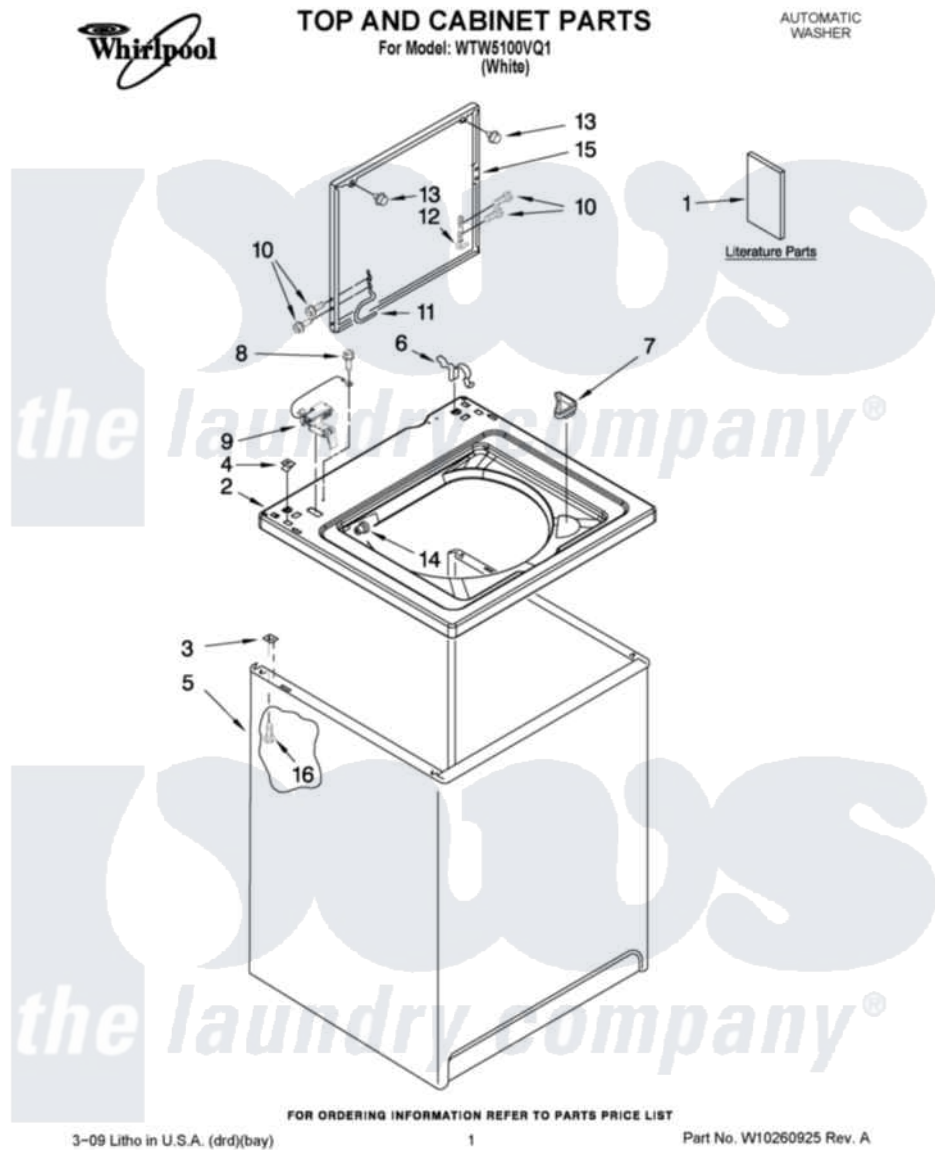

# Whirlpool WTW5100VQ1 01 - TOP AND CABINET PARTS

Whirlpool Residential Whirlpool WTW5100VQ1 Washer Parts Parts Diagram 01 - TOP AND CABINET PARTS  
[Click on the part number to view part](#)

| Item | Original Part Number    | Replaced By | Status        | Part Description                            |
|------|-------------------------|-------------|---------------|---|
| 1    | W10200331               |             | Not Available | Installation Instructions (English/French)  |
| "    | W10200662               |             | Not Available | Installation Instructions (Spanish)         |
| "    | W10200856               |             | Not Available | Instructions Feature Sheet (English/French) |
| "    | W10200857               |             | Not Available | Instructions Feature Sheet (Spanish)        |
| "    | W10200828               |             | Not Available | Use & Care Guide (English/French)           |
| "    | W10200829               |             | Not Available | Use & Care Guide (Spanish)                  |
| "    | W10062881               |             | Not Available | ENERGY GUIDE                                |
| "    | W10199994               |             | Not Available | Wiring Diagram                              |
| "    | <a href="#">4313896</a> |             |               | Do-It-Yourself Repair Manuals               |
| 2    | <a href="#">8318064</a> |             |               | Top   |
| 3    | 62750                   |             |               | Spacer, Cabinet To Top (4)                  |
| 4    | <a href="#">357213</a>  |             |               | Nut, Push-In                                |
| 5    | <a href="#">63424</a>   |             |               | Cabinet                                     |