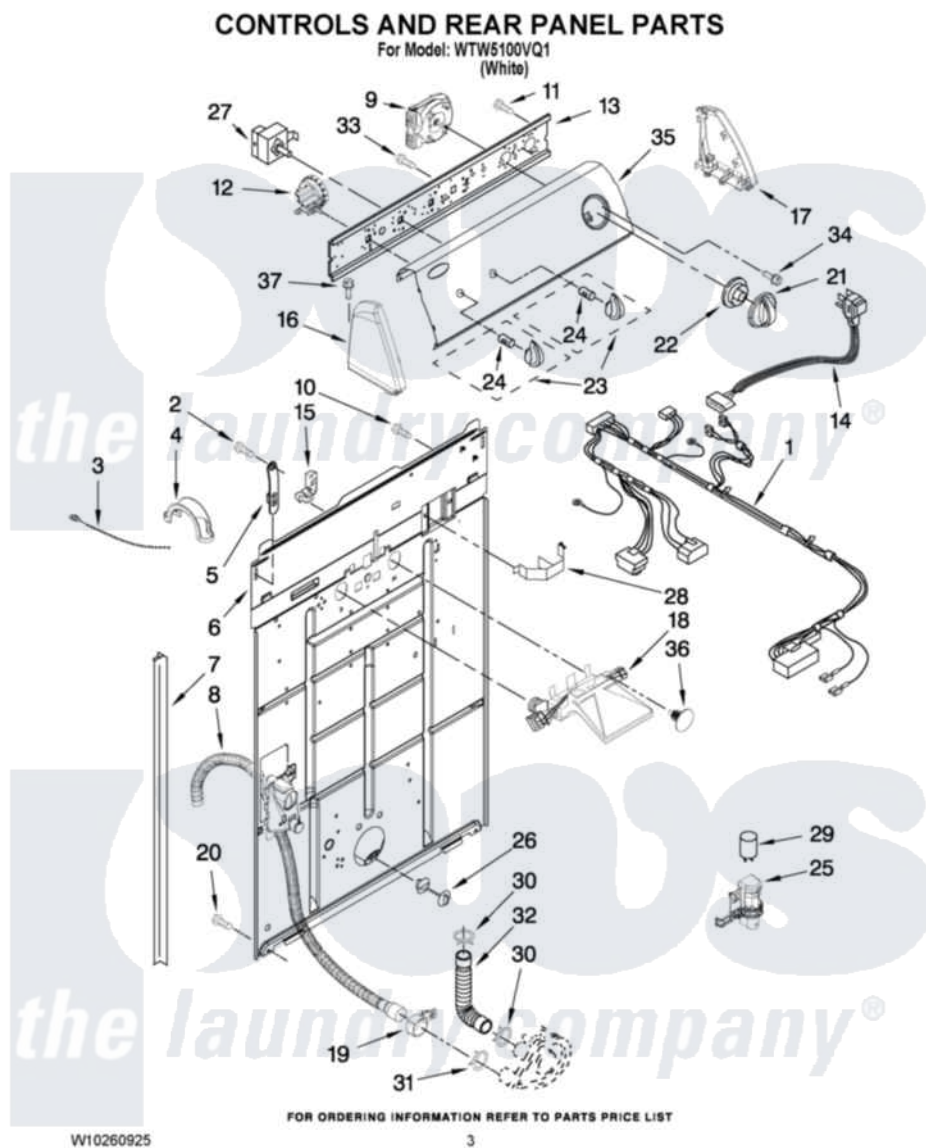

Whirlpool WTW5100VQ1 02 - CONTROLS AND REAR PANEL PARTS

Whirlpool Residential Whirlpool WTW5100VQ1 Washer Parts Parts Diagram 02 - CONTROLS AND REAR PANEL PARTS

[Click on the part number to view part](#)

Item	Original Part Number	Replaced By	Status	Part Description
1	W10211259			Harness, Wiring
2	9740848			Screw, Mixing Valve Mounting
3	3347868	W10339879		Tie, Cable
4	8577378			U-Bend, Drain Hose
5	8568314			Strap, Console
6	W10194450			Panel, Rear
7	62747			Pad, Rear Panel
8	W10189267			Drain Hose Assembly
9	W10199989			Timer, Control
10	3351614			Screw, Gearcase Cover Mounting
11	90767			Screw, 8A X 3/8 HeX Washer Head Tapping
12	8577845	W10339334		Switch-WL
13	8544893			Bracket, Control
14	8578842	285800		Cord-Power

15	3952821	285777	Relief-Str
16	8271365	279962	Endcap
17	8271359	279962	Endcap
18	W10140917		Valve, Water Inlet W/Bi-Metal And Vacuum Break
19	8541668		Clamp, Hose
20	62863	3390631	Screw, 10-16 X 3/8
21	8566022		Knob, Timer
22	8566018		Dial,
23	8565944		Knob, Control
24	8536939		Clip, Knob
25	8318046		Clip, Capacitor
26	8519200		Support, Rear Panel
27	8578337		Switch, Water Temperature
28	8055003		Clip, Harness And Pressure Switch
29	8572717		Capacitor, Motor Start
30	3363366	616099	Clamp
31	8317496	285655	Clamp, Hose
32	3951449	285871	Hose
33	3400073		Screw, Ground
34	3400818		Screw, Timer Mounting
35	W10200862		Panel, Console
36	W10000080	8282566	Clip, Pine Tree
37	388326		Screw, 8-18 X 1.25