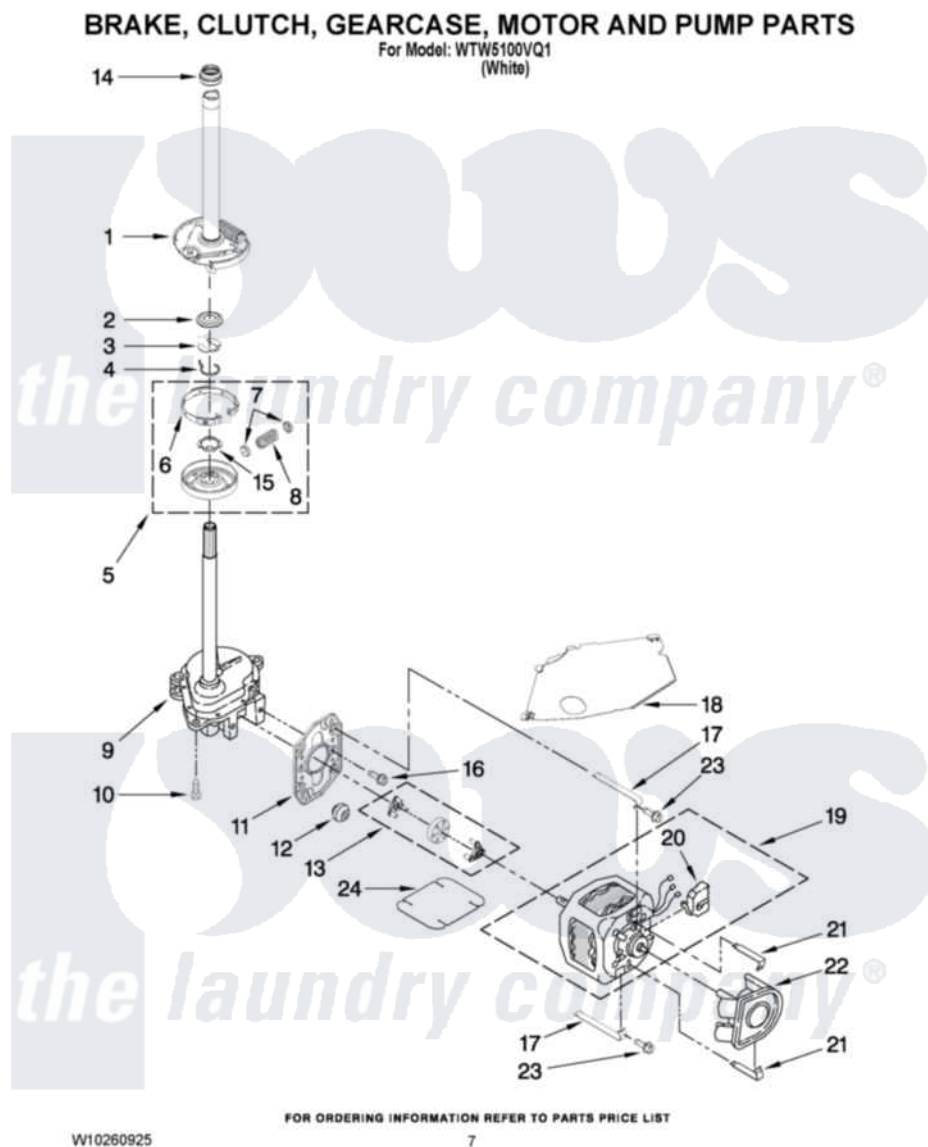

Whirlpool WTW5100VQ1 04 - BRAKE, CLUTCH, GEARCASE, MOTOR AND PUMP PARTS

Whirlpool [Residential Whirlpool WTW5100VQ1 Washer Parts](#) Parts Diagram 04 - BRAKE, CLUTCH, GEARCASE, MOTOR AND PUMP PARTS
Click on the part number to view part

Item	Original Part Number	Replaced By	Status	Part Description
1	388952	285792		Basketdrive
2	63292			Washer, Spin Tube Thrust
3	62697	W10080230		Ring, Spin Tube Support
4	63283	285353		Ring
5	3951311	285785		Clutch
6	3951308	285790		Lining
7	62646			Cap, Clutch Spring
8	3946792			Spring And Damper Assembly
9	3360630	3360629		Gearcase
10	3357334	3400516		Screw Anti-Rattle
11	62611			Plate, Motor Mount To Gearcase
12	62691			Grommet, Motor
13	3364003	285753A		Coupling
14	8577374			Seal, Centerpost

15	3355454		Clip, Main Drive
16	3400516		Screw Anti-Rattle
17	W10086010		Retainer, Motor
18	3362089		Shield, Tub To Motor
19	8528158	661600	Motor, Main Drive
20	3952056		Switch, Main Drive Motor
21	8546127		Retainer, Pump
22	3363394		Pump
23	3387485	273556	Screw, 10-16 X 5/8
24	3946532		Shield, Motor