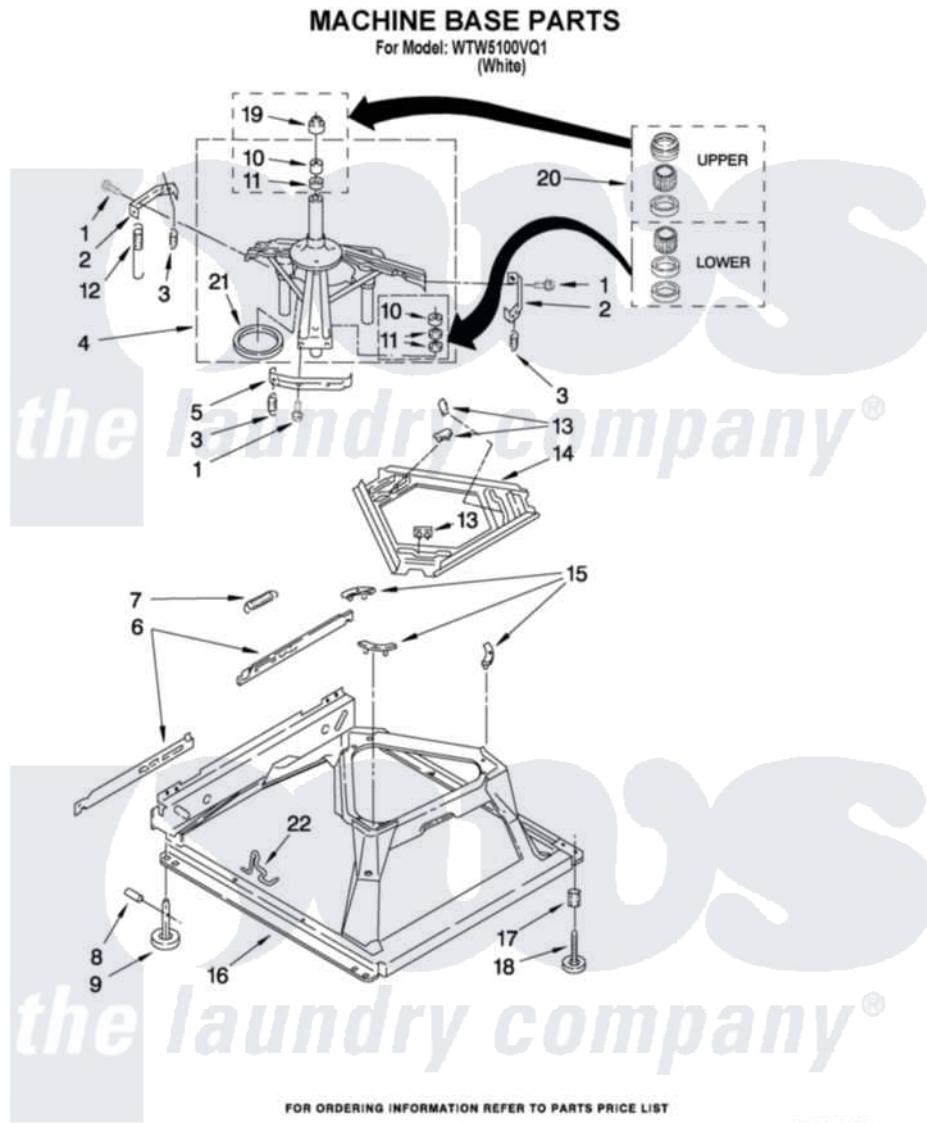

Whirlpool WTW5100VQ1 05 - MACHINE BASE PARTS

Whirlpool [Residential Whirlpool WTW5100VQ1 Washer Parts](#) Parts Diagram 05 - MACHINE BASE PARTS
 Click on the part number to view part

Item	Original Part Number	Replaced By	Status	Part Description
1	3400076			Screw, Bracket Mounting
2	64067			Bracket, Spring Outer
3	63907			Spring, Suspension
4	8575214	280184		Support
5	64065			Bracket, Spring Outer
6	63466			Link, Leveling Mechanism
7	62597	8316845		Spring
8	62837			Pin, Knurled
9	62596	285244		Feet-Leveling
10	8546455			Bearing, Centerpost
11	357409	359449		Seal, Agitator Shaft
12	8534035	285901		Spring
13	62568	285219		Pad
14	3946509			Plate, Suspension
15	3363660	285744		Pad
16	3946512	285771		Base

17	3359452	Nut, Lock
18	W10001130	Foot, Leveling
19	8577376	Seal, Centerpost
20	285203	Centerpost Bearing Kit
21	63134	Ring, Sound Deadening
22	W10145155	Retainer, Suspension Spring