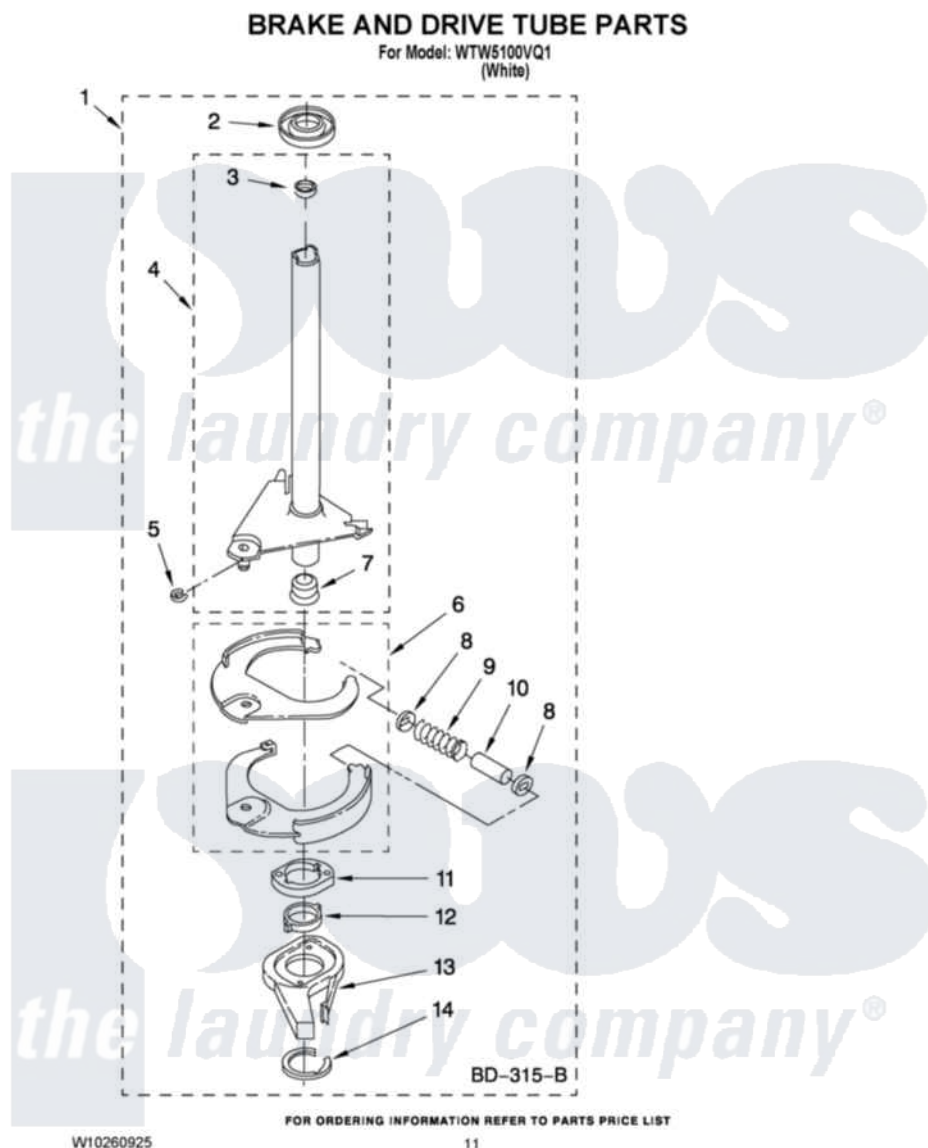

Whirlpool WTW5100VQ1 07 - BRAKE AND DRIVE TUBE PARTS

Whirlpool [Residential Whirlpool WTW5100VQ1 Washer Parts](#) Parts Diagram 07 - BRAKE AND DRIVE TUBE PARTS

Click on the part number to view part

Item	Original Part Number	Replaced By	Status	Part Description
1	388952	285792		Basketdrive
2	62658			Ring, Thrust
3	356427			Seal, Spin Pinion
4	64027	64208		Tube-Spin
5	64035	W10083190		Ring, Retaining
6	64232	285438		Shoe-Brake
7	62703	8546462		"T" Bearing, Spin Tube
8	3353956	285658		Sleeve
9	387806		Not Available	Spring, Brake
10	3355360	285658		Sleeve
11	661516	8546461		Cam, Brake Release
12	63022			Sleeve, Cam
13	64194	285790		Lining
14	90368	W10083200		Ring, Retaining
NI	285208			Lubricant