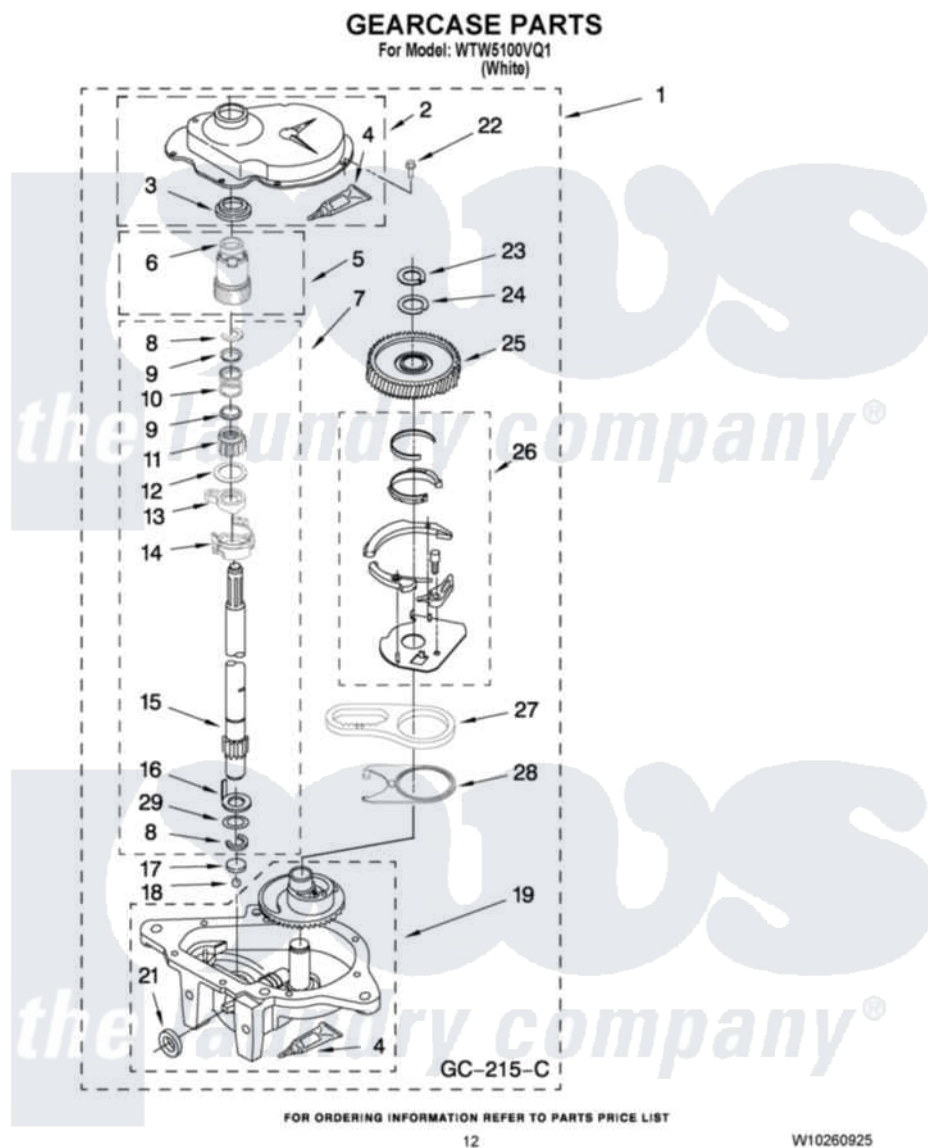

Whirlpool WTW5100VQ1 08 - GEARCASE PARTS

12

W10260925

Whirlpool [Residential Whirlpool WTW5100VQ1 Washer Parts](#) Parts Diagram 08 - GEARCASE PARTS
Click on the part number to view part

Item	Original Part Number	Replaced By	Status	Part Description
1	3360630	3360629		Gearcase
2	285202			Cover, Gearcase
3	3349985			Seal, Gearcase Cover
4	285195			Sealer Sealer, Gasket
5	63320	285362		Gear and Pinion
6	356427			Seal, Spin Pinion
7	389387			Shaft, Agitator
8	90369		Not Available	Ring, Retaining (2)
9	62677			Retainer, Spring
10	62676			Spring, Agitator
11	63273	285509		Shaft, Agitator
12	62619			Washer, Agitator Gear
13	62580	285206		Cam-Agitator
14	62581	285206		Cam-Agitator
15	285509			Shaft, Agitator
16	62618			Washer, Cam Thrust

17	16018	285205	Bearing
18	85529	285205	Bearing
19	389230	285515	Gearcase
21	285352		Seal Kit, Thrust Plug
22	3351614		Screw, Gearcase Cover Mounting
23	3362552	285765	Ring-Retr
24	285735	285766	Washer Kit, Thrust
25	62570	285362	Gear and Pinon
26	388253	999516	Shelf-Glas
27	3349296	8546456	Rack, Connecting
28	62621		Actuator, Shift
29	388815		Washer, Intermediate 1 3976263 Miscellaneous Parts Bag 2 3976300 Washer, Inlet Hose 3 3366913 Clamp, Hose