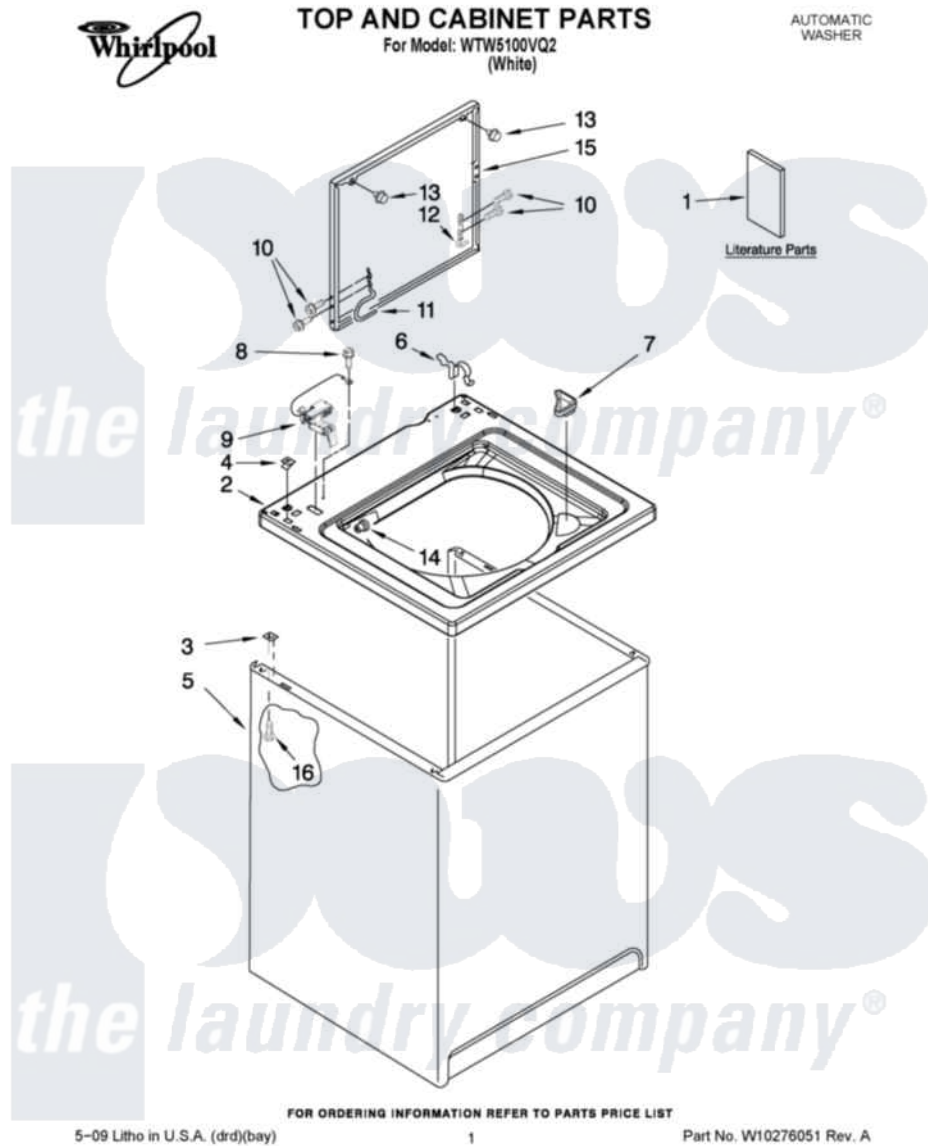

Whirlpool WTW5100VQ2 01 - TOP AND CABINET PARTS

Whirlpool Residential Whirlpool WTW5100VQ2 Washer Parts Parts Diagram 01 - TOP AND CABINET PARTS
 Click on the part number to view part

Item	Original Part Number	Replaced By	Status	Part Description
1	W10200890		Not Available	INSTRUCTIONS, INSTALLATION (ENGLISH/FRENCH)
"	W10200891		Not Available	INSTRUCTIONS, INSTALLATION (SPANISH)
"	W10200856		Not Available	Instructions Feature Sheet (English/French)
"	W10200857		Not Available	Instructions Feature Sheet (Spanish)
"	W10200828		Not Available	Use & Care Guide (English/French)
"	W10200829		Not Available	Use & Care Guide (Spanish)
"	W10062910		Not Available	ENERGY GUIDE
"	8578912		Not Available	Wiring Diagram
"	4313896			Do-It-Yourself Repair Manuals
2	8318064			Top
3	62750			Spacer, Cabinet To Top (4)
4	357213			Nut, Push-In
5	63424			Cabinet

6	62780		Clip, Top And Cabinet And Rear Panel
7	3362952		Dispenser, Bleach
8	3351614		Screw, Gearcase Cover Mounting
9	8318084		Switch, Lid
10	W10119828		Screw, Lid Hinge Mounting
11	W10225135		Hinge, Lid
12	91770		Hinge, Lid
13	9724509		Bumper, Lid
14	21258		Bearing, Lid Hinge
15	8541774	W10193857	Lid
16	3390631		Screw, 10-16 X 3/8