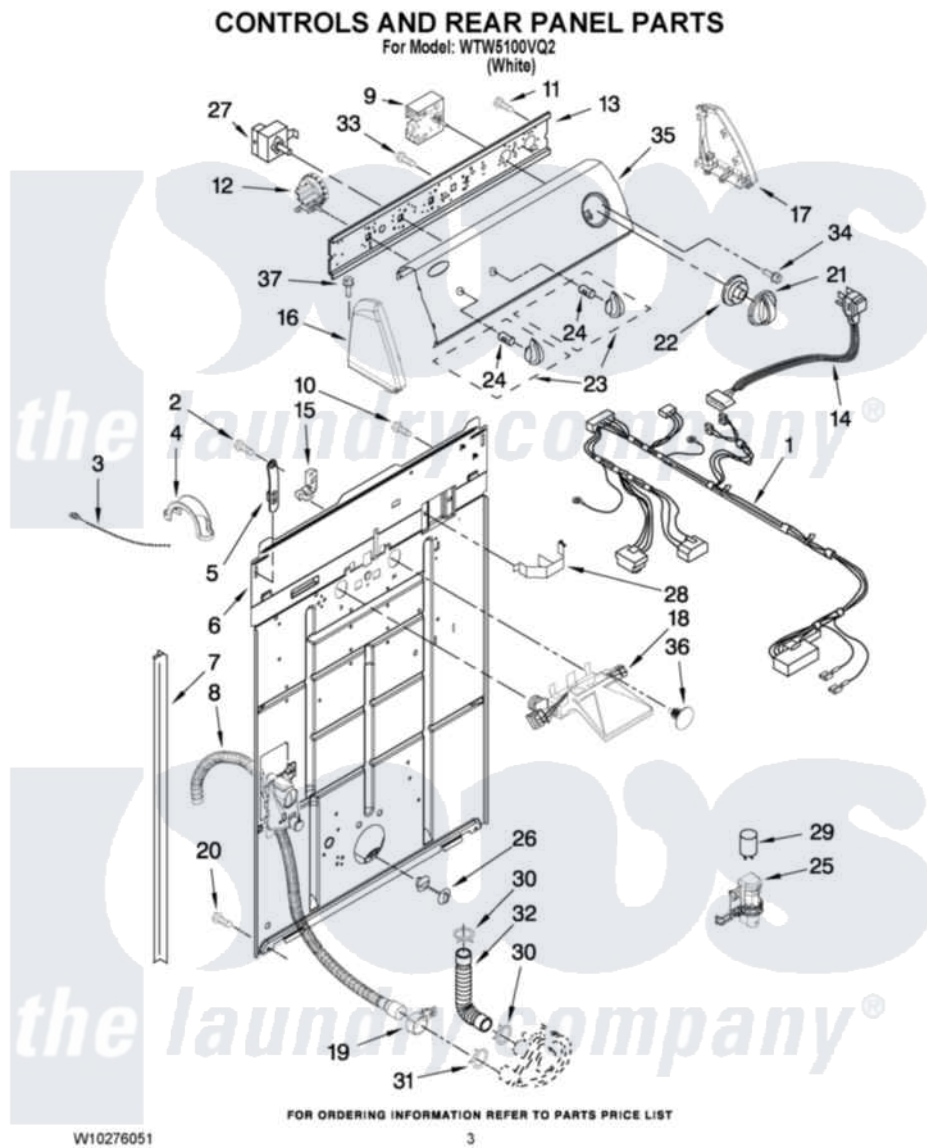

Whirlpool WTW5100VQ2 02 - CONTROLS AND REAR PANEL PARTS

Whirlpool [Residential Whirlpool WTW5100VQ2 Washer Parts](#) Parts Diagram 02 - CONTROLS AND REAR PANEL PARTS

[Click on the part number to view part](#)

Item	Original Part Number	Replaced By	Status	Part Description
1	W10273340			Harness, Wiring
2	9740848			Screw, Mixing Valve Mounting
3	3347868	W10339879		Tie, Cable
4	8577378			U-Bend, Drain Hose
5	8568314			Strap, Console
6	W10194450			Panel, Rear
7	62747			Pad, Rear Panel
8	W10189267			Drain Hose Assembly
9	8572976			Timer, Control
10	3351614			Screw, Gearcase Cover Mounting
11	90767			Screw, 8A X 3/8 HeX Washer Head Tapping
12	8577845	W10339334		Switch-WL
13	8544893			Bracket, Control
14	8578842	285800		Cord-Power

15	3952821	285777	Relief-Str
16	8271365	279962	Endcap
17	8271359	279962	Endcap
18	W10140917		Valve, Water Inlet W/Bi-Metal And Vacuum Break
19	8541668		Clamp, Hose
20	62863	3390631	Screw, 10-16 X 3/8
21	8566022		Knob, Timer
22	8566018		Dial,
23	8565944		Knob, Control
24	8536939		Clip, Knob
25	8318046		Clip, Capacitor
26	8519200		Support, Rear Panel
27	8578337		Switch, Water Temperature
28	8055003		Clip, Harness And Pressure Switch
29	8572717		Capacitor, Motor Start
30	3363366	616099	Clamp
31	8317496	285655	Clamp, Hose
32	3951449	285871	Hose
33	3400073		Screw, Ground
34	3400818		Screw, Timer Mounting
35	W10196919		Panel, Console
36	W10000080	8282566	Clip, Pine Tree
37	388326		Screw, 8-18 X 1.25