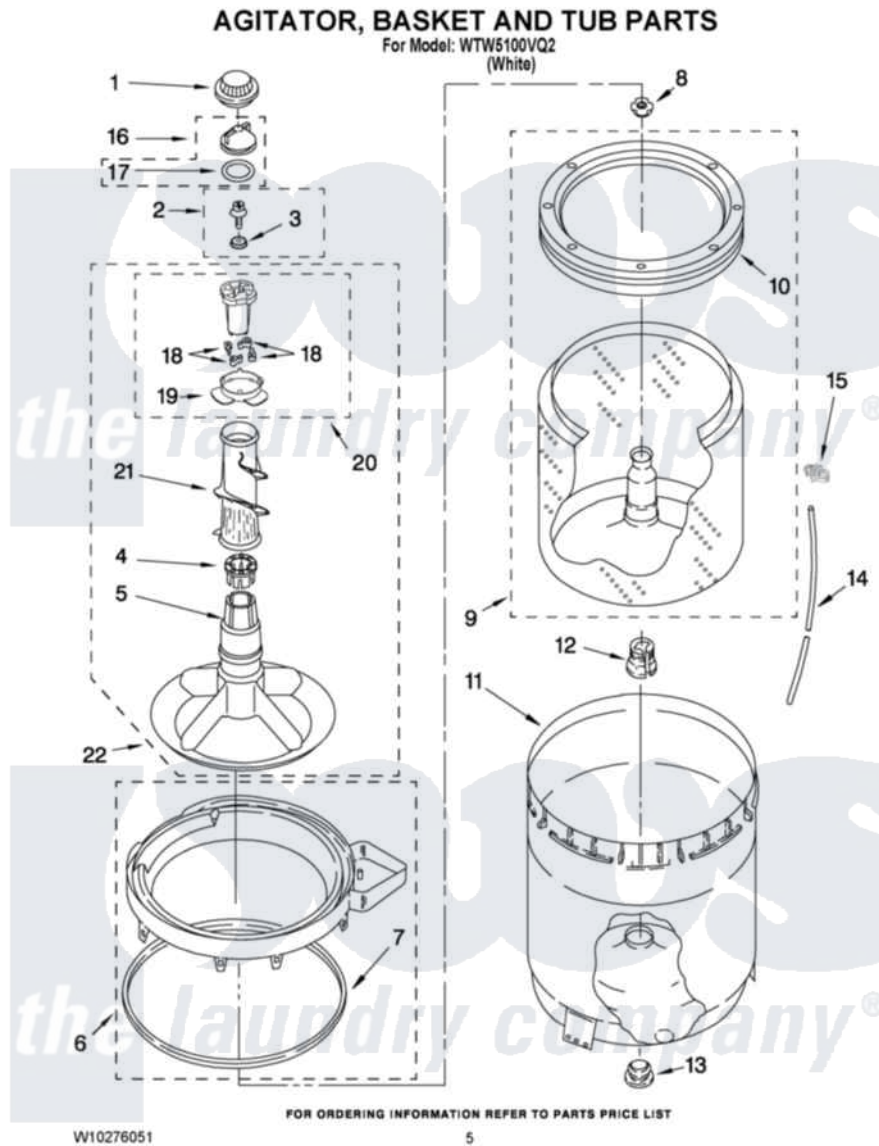

Whirlpool WTW5100VQ2 03 - AGITATOR, BASKET AND TUB PARTS

Whirlpool [Residential Whirlpool WTW5100VQ2 Washer Parts](#) Parts Diagram 03 - AGITATOR, BASKET AND TUB PARTS

[Click on the part number to view part](#)

Item	Original Part Number	Replaced By	Status	Part Description
1	3355758			Cap, Agitator
2	358237			Screw And Washer
3	3949550			Washer
4	3350389	285587		Washer
5	3347288			Agitator
6	8528150	W10445870		Ring-Tub
7	3976308			Gasket, Tub Ring
8	21366			Nut, Spanner
9	8526016	W10389328		Clothes Container, Assembly
10	387240			Ring, Balance
11	63849			Strain Relief, Power Cord
12	389140			Tub Block, Basket Drive
13	383727			Gasket, Centerpod
14	3347780	353244		Hose, Pressure Switch
15	2219077			Clip, Pressure Switch Hose
16	3354733	W10074580		Cap, Barrier