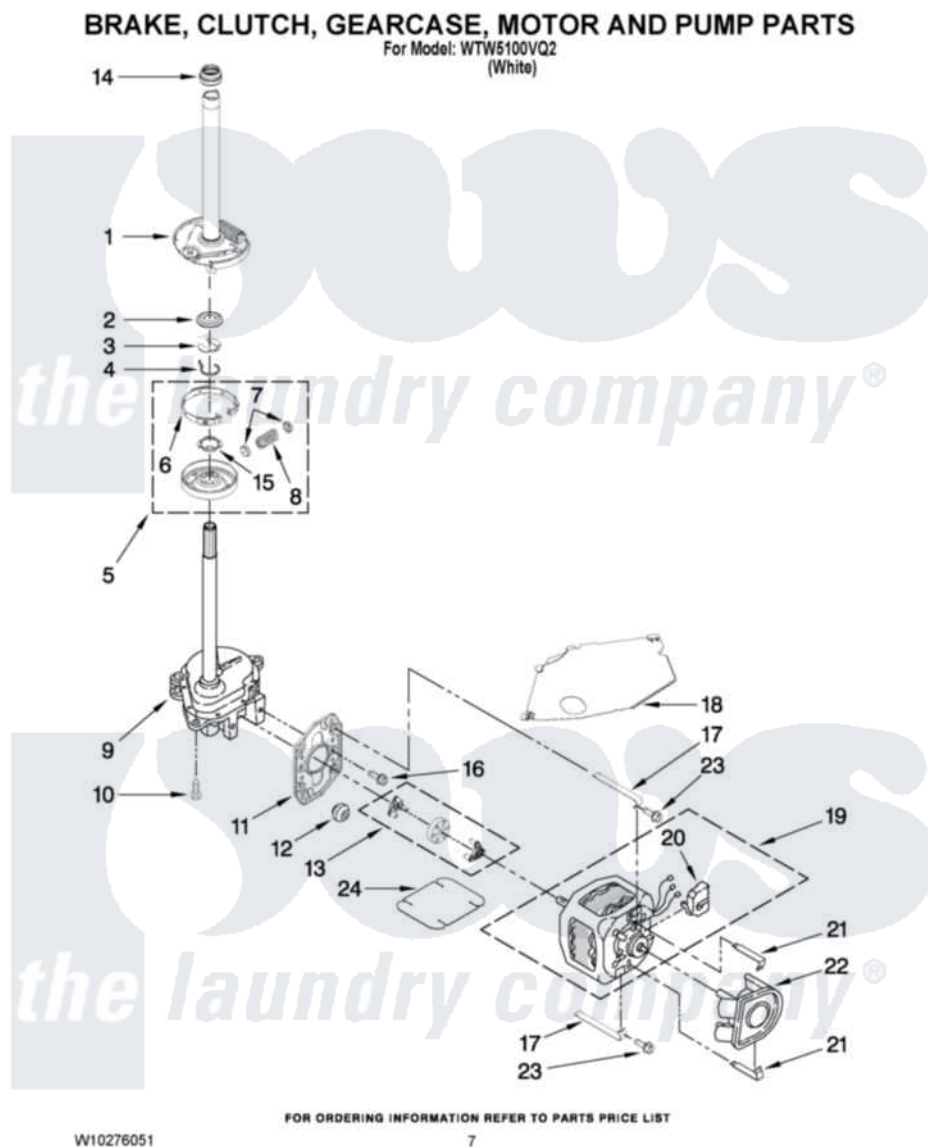

Whirlpool WTW5100VQ2 04 - BRAKE, CLUTCH, GEARCASE, MOTOR AND PUMP PARTS

Whirlpool [Residential Whirlpool WTW5100VQ2 Washer Parts](#) Parts Diagram 04 - BRAKE, CLUTCH, GEARCASE, MOTOR AND PUMP PARTS
Click on the part number to view part

Item	Original Part Number	Replaced By	Status	Part Description
1	388952	285792		Basketdrive
2	63292			Washer, Spin Tube Thrust
3	62697	W10080230		Ring, Spin Tube Support
4	63283	285353		Ring
5	3951311	285785		Clutch
6	3951308	285790		Lining
7	62646			Cap, Clutch Spring
8	3946792			Spring And Damper Assembly
9	3360630	3360629		Gearcase
10	3357334	3400516		Screw Anti-Rattle
11	62611			Plate, Motor Mount To Gearcase
12	62691			Grommet, Motor
13	3364003	285753A		Coupling
14	8577374			Seal, Centerpost

15	3355454		Clip, Main Drive
16	3400516		Screw Anti-Rattle
17	W10086010		Retainer, Motor
18	3362089		Shield, Tub To Motor
19	8528158	661600	Motor, Main Drive
20	3952056		Switch, Main Drive Motor
21	8546127		Retainer, Pump
22	3363394		Pump
23	3387485	273556	Screw, 10-16 X 5/8
24	3946532		Shield, Motor