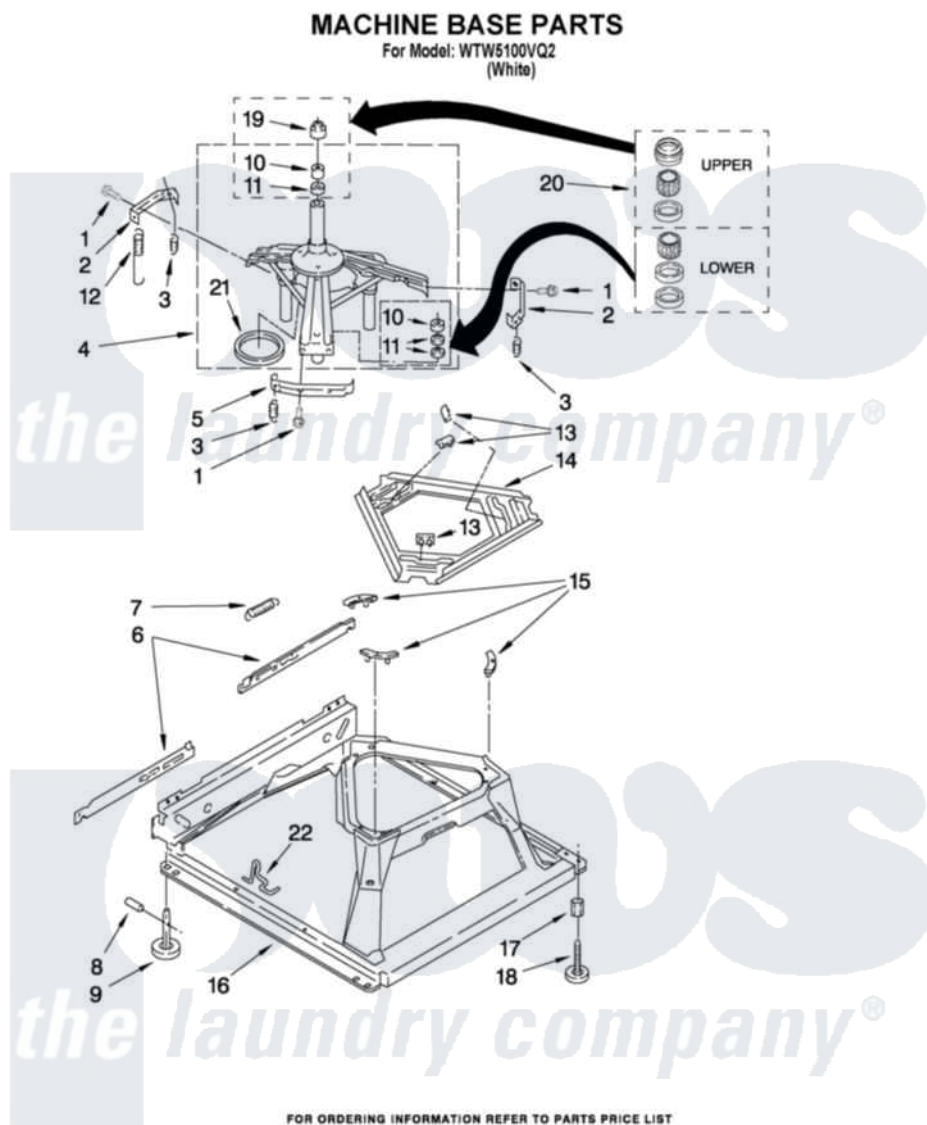

# Whirlpool WTW5100VQ2 05 - MACHINE BASE PARTS

8

WI0276051

Whirlpool [Residential Whirlpool WTW5100VQ2 Washer Parts](#) Parts Diagram 05 - MACHINE BASE PARTS  
Click on the part number to view part

Item	Original Part Number	Replaced By	Status	Part Description
1	<a href="#">3400076</a>			Screw, Bracket Mounting
2	<a href="#">64067</a>			Bracket, Spring Outer
3	<a href="#">63907</a>			Spring, Suspension
4	8575214	<a href="#">280184</a>		Support
5	<a href="#">64065</a>			Bracket, Spring Outer
6	<a href="#">63466</a>			Link, Leveling Mechanism
7	62597	<a href="#">8316845</a>		Spring
8	<a href="#">62837</a>			Pin, Knurled
9	62596	<a href="#">285244</a>		Feet-Leveling
10	<a href="#">8546455</a>			Bearing, Centerpost
11	357409	<a href="#">359449</a>		Seal, Agitator Shaft
12	8534035	<a href="#">285901</a>		Spring
13	62568	<a href="#">285219</a>		Pad
14	<a href="#">3946509</a>			Plate, Suspension
15	3363660	<a href="#">285744</a>		Pad
16	3946512	<a href="#">285771</a>		Base

17	<a href="#">3359452</a>	Nut, Lock
18	<a href="#">W10001130</a>	Foot, Leveling
19	<a href="#">8577376</a>	Seal, Centerpost
20	<a href="#">285203</a>	Centerpost Bearing Kit
21	<a href="#">63134</a>	Ring, Sound Deadening
22	<a href="#">W10145155</a>	Retainer, Suspension Spring