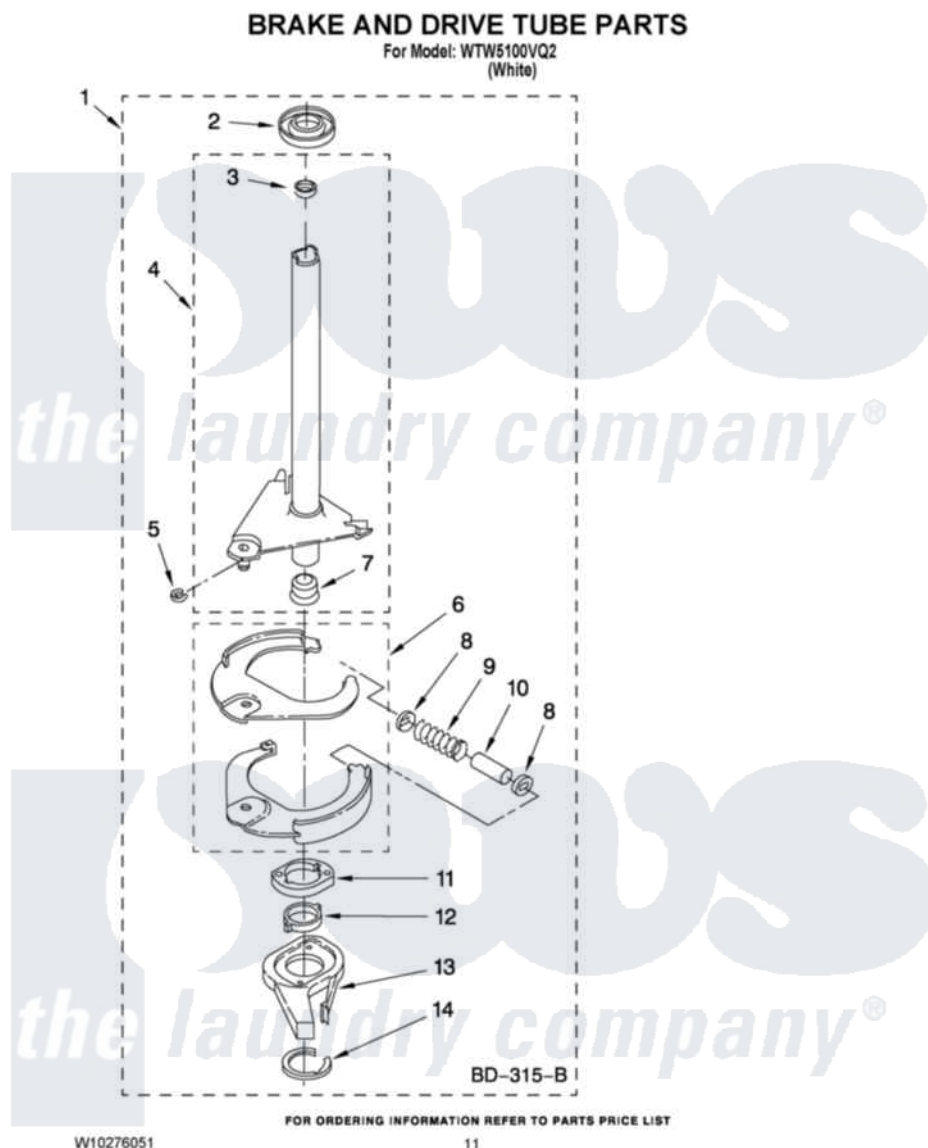

Whirlpool WTW5100VQ2 07 - BRAKE AND DRIVE TUBE PARTS

Whirlpool [Residential Whirlpool WTW5100VQ2 Washer Parts](#) Parts Diagram 07 - BRAKE AND DRIVE TUBE PARTS

Click on the part number to view part

Item	Original Part Number	Replaced By	Status	Part Description
1	388952	285792		Basketdrive
2	62658			Ring, Thrust
3	356427			Seal, Spin Pinion
4	64027	64208		Tube-Spin
5	64035	W10083190		Ring, Retaining
6	64232	285438		Shoe-Brake
7	62703	8546462		"T" Bearing, Spin Tube
8	3353956	285658		Sleeve
9	387806		Not Available	Spring, Brake
10	3355360	285658		Sleeve
11	661516	8546461		Cam, Brake Release
12	63022			Sleeve, Cam
13	64194	285790		Lining
14	90368	W10083200		Ring, Retaining
NI	285208			Lubricant