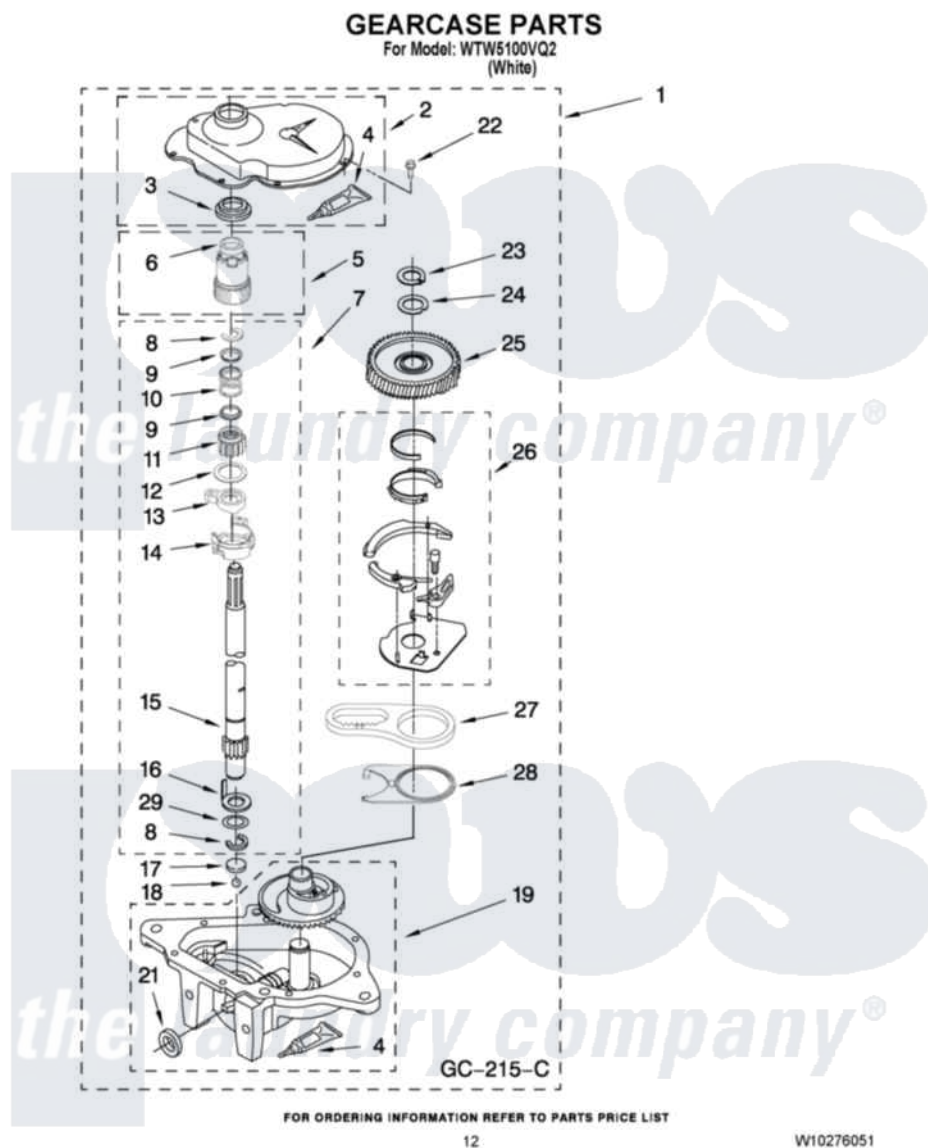

Whirlpool WTW5100VQ2 08 - GEARCASE PARTS

Whirlpool Residential Whirlpool WTW5100VQ2 Washer Parts Parts Diagram 08 - GEARCASE PARTS
Click on the part number to view part

Item	Original Part Number	Replaced By	Status	Part Description
1	3360630	3360629		Gearcase
2	285202			Cover, Gearcase
3	3349985			Seal, Gearcase Cover
4	285195			Sealer Sealer, Gasket
5	63320	285362		Gear and Pinion
6	356427			Seal, Spin Pinion
7	389387			Shaft, Agitator
8	90369		Not Available	Ring, Retaining (2)
9	62677			Retainer, Spring
10	62676			Spring, Agitator
11	63273	285509		Shaft, Agitator
12	62619			Washer, Agitator Gear
13	62580	285206		Cam-Agitator
14	62581	285206		Cam-Agitator
15	285509			Shaft, Agitator
16	62618			Washer, Cam Thrust

17	16018	285205	Bearing
18	85529	285205	Bearing
19	389230	285515	Gearcase
21	285352		Seal Kit, Thrust Plug
22	3351614		Screw, Gearcase Cover Mounting
23	3362552	285765	Ring-Retr
24	285735	285766	Washer Kit, Thrust
25	62570	285362	Gear and Pinon
26	388253	999516	Shelf-Glas
27	3349296	8546456	Rack, Connecting
28	62621		Actuator, Shift
29	388815		Washer, Intermediate 1 3976263 Miscellaneous Parts Bag 2 3976300 Washer, Inlet Hose 3 3366913 Clamp, Hose