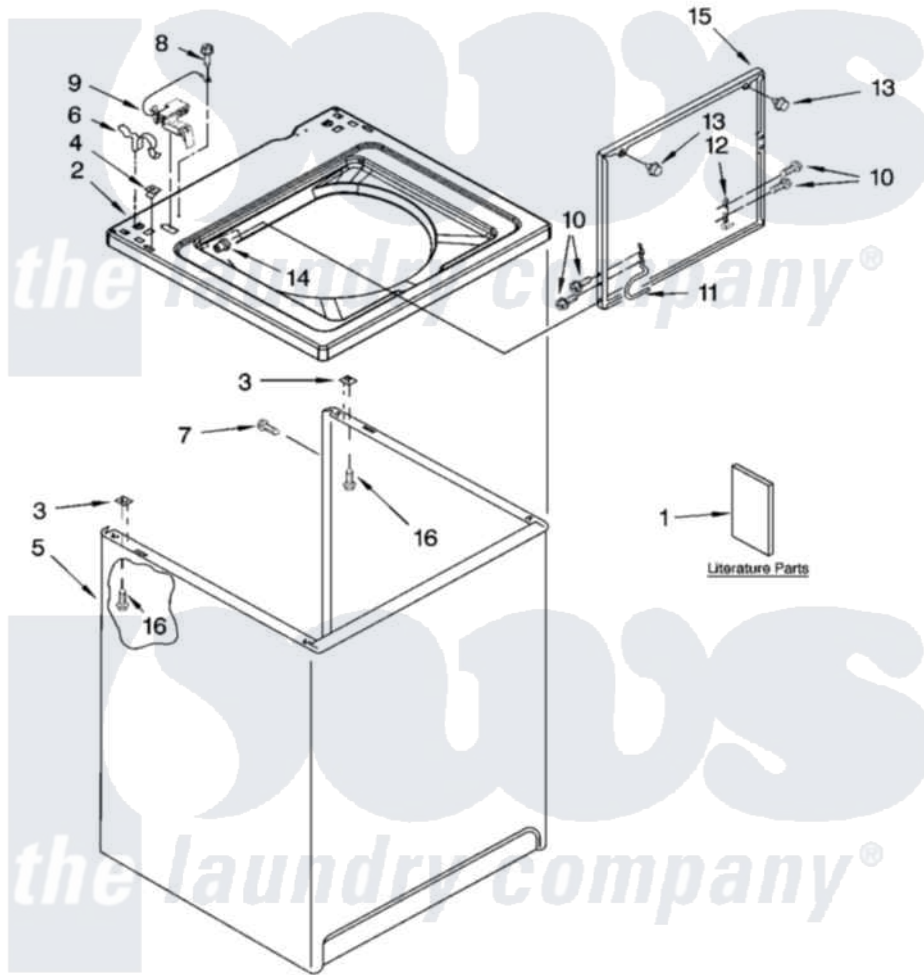

Whirlpool WTW5200SQ0 01 - TOP AND CABINET PARTS

TOP AND CABINET PARTS

For Model: WTW5200SQ0
(White)

AUTOMATIC
WASHER

6-06 Litho in U.S.A. (dtd)

1

Part No. 6181382

Whirlpool Residential Whirlpool WTW5200SQ0 Washer Parts Parts Diagram 01 - TOP AND CABINET PARTS

[Click on the part number to view part](#)

Item	Original Part Number	Replaced By	Status	Part Description
1	W10044800			Installation Instructions
"	3957874		Not Available	Feature Sheet
"	3955884			Use And Care Guide
"	W10023690		Not Available	Energy Guide
"	8578871		Not Available	Wiring Diagram
"	BLANK		Not Available	Following May Be Purchased DO-IT-YOURSELF REPAIR MANUALS
"	4313896			Do-It-Yourself Repair Manuals
2	8318068			Top
3	62750			Spacer, Cabinet To Top (4)
4	357213			Nut, Push-In
5	63424			Cabinet
6	62780			Clip, Top And Cabinet And Rear Panel
7	3357011	308685		Side Trim)
8	3351614			Screw, Gearcase Cover Mounting

9	8318084		Switch, Lid
10	3351355	W10119828	Screw, Lid Hinge Mounting
11	8318088		Hinge, Lid
12	91770		Hinge, Lid
13	9724509		Bumper, Lid
14	21258		Bearing, Lid Hinge
15	8580061	W1019385Z	Lid
16	3390631		Screw, 10-16 X 3/8