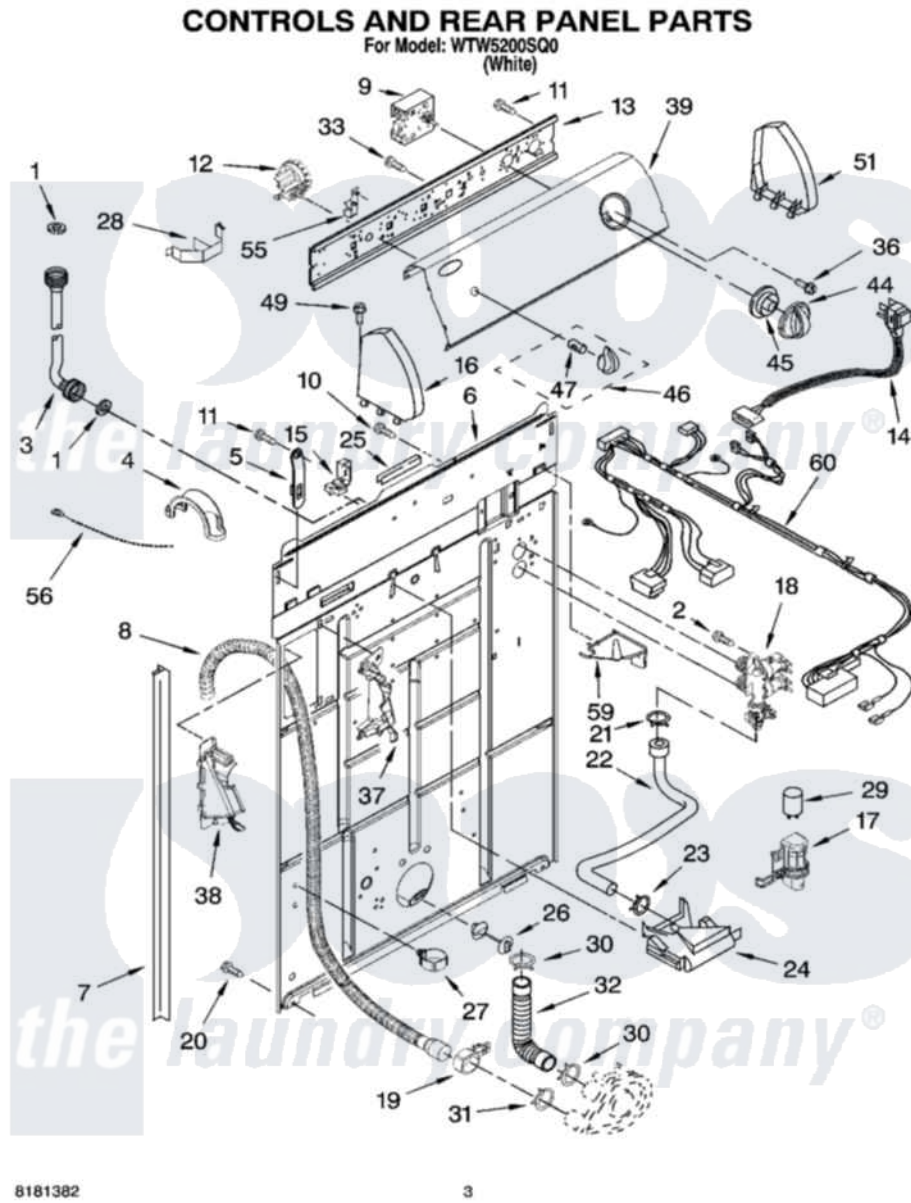

Whirlpool WTW5200SQ0 02 - CONTROLS AND REAR PANEL PARTS

Whirlpool [Residential Whirlpool WTW5200SQ0 Washer Parts](#) Parts Diagram 02 - CONTROLS AND REAR PANEL PARTS

[Click on the part number to view part](#)

Item	Original Part Number	Replaced By	Status	Part Description
1	3976300	16123		Washer Inlet-Hose Miscellaneous Parts Must be Ordered Separately.
2	9740848			Screw, Mixing Valve Mounting
3	8571377	89503		Hose-Inlet
"	8571378	89503		Hose-Inlet
4	8577378			U-Bend, Drain Hose
5	8568314			Strap, Console
6	8318015			Panel, Rear
7	62747			Pad, Rear Panel
8	8559373	W10096921		Drain Hose Assembly
9	8578869			Timer, Control
10	3351614			Screw, Gearcase Cover Mounting
11	90767			Screw, 8A X 3/8 HeX Washer Head Tapping
12	8577845	W10339334		Switch-WL

13	8544893		Bracket, Control
14	3956162	285800	Cord-Power
15	3952821	285777	Relief-Str
16	8271365	279962	Endcap
17	8318046		Clip, Capacitor
18	8578340		Valve, Water Inlet W/Bi-Metal
19	8541668		Clamp, Hose
20	62863	3390631	Screw, 10-16 X 3/8
21	301958	596669	Clamp, Manifold
22	8317974	8317926	Hose, Vacuum Break
23	370450	596669	Clamp, Manifold
24	387606	3360977	Break-Vac
25	303294	3367669	Protector, Edge
26	8519200		Support, Rear Panel
27	8541667		Clamp, Hose
28	8055003		Clip, Harness And Pressure Switch
29	8572717		Capacitor, Motor Start
30	3363366	616099	Clamp
31	8317496	285655	Clamp, Hose
32	3951449	285871	Hose
33	3400073		Screw, Ground
36	3400818		Screw, Timer Mounting
37	8541669		Bucket, Drain Hose
38	8541658		Bucket, Drain Hose
39	8578799		Panel, Console
44	8566022		Knob, Timer
45	8566018		Dial,
46	8565944		Knob, Control
47	8536939		Clip, Knob
49	388326		Screw, 8-18 X 1.25
51	8271359	279962	Endcap
55	8317975		Restraint, Harness
56	3347868	W10339879	Tie, Cable
59	8539874		Shield, Suds
60	3958089		Harness, Wiring