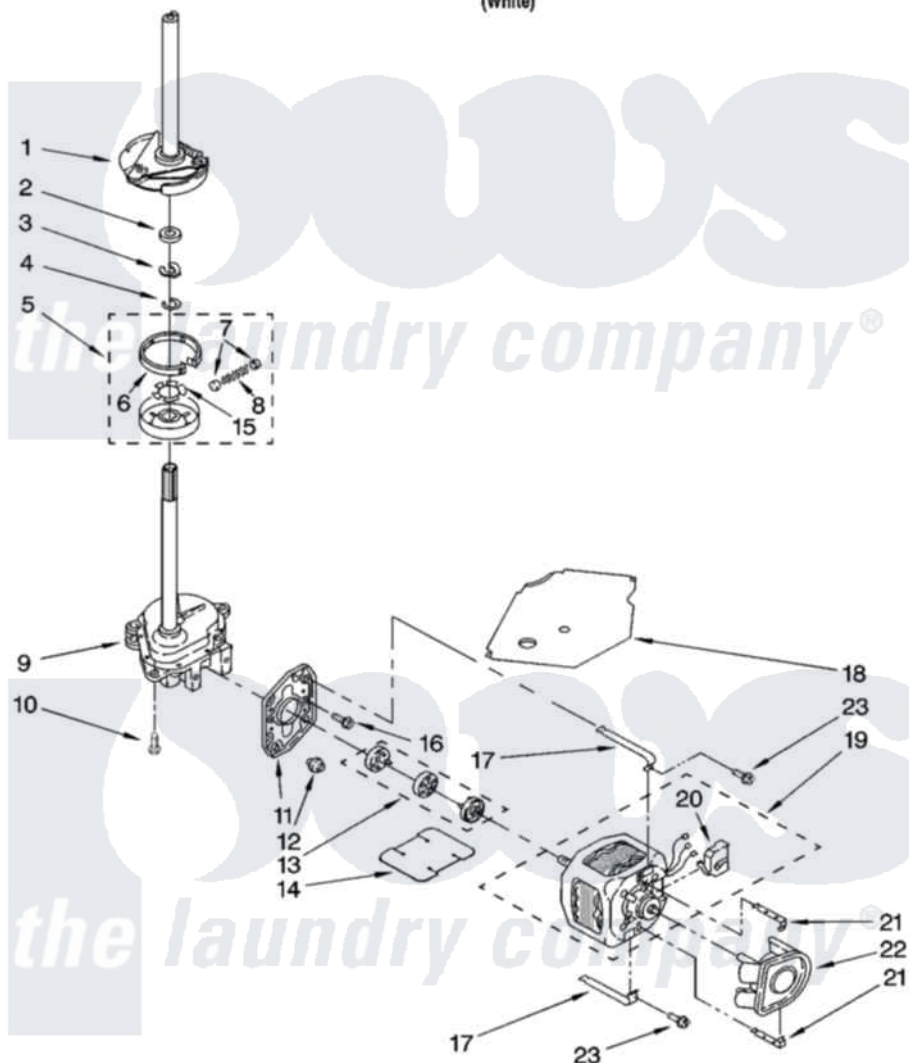

# Whirlpool WTW5200SQ0 04 - BRAKE, CLUTCH, GEARCASE, MOTOR AND PUMP PARTS

## BRAKE, CLUTCH, GEARCASE, MOTOR AND PUMP PARTS

For Model: WTW5200SQ0  
(White)

8181382

7

Whirlpool [Residential Whirlpool WTW5200SQ0 Washer Parts](#) Parts Diagram 04 - BRAKE, CLUTCH, GEARCASE, MOTOR AND PUMP PARTS  
Click on the part number to view part

Item	Original Part Number	Replaced By	Status	Part Description
1	388952	<a href="#">285792</a>		Basketdrive
2	<a href="#">63292</a>			Washer, Spin Tube Thrust
3	62697	<a href="#">W10080230</a>		Ring, Spin Tube Support
4	63283	<a href="#">285353</a>		Ring
5	3951311	<a href="#">285785</a>		Clutch
6	3951308	<a href="#">285790</a>		Lining
7	<a href="#">62646</a>			Cap, Clutch Spring
8	<a href="#">3946792</a>			Spring And Damper Assembly
9	3360630	<a href="#">3360629</a>		Gearcase
10	3357334	<a href="#">3400516</a>		Screw Anti-Rattle
11	<a href="#">62611</a>			Plate, Motor Mount To Gearcase
12	<a href="#">62691</a>			Grommet, Motor
13	285753	<a href="#">285753A</a>		Coupling
14	<a href="#">3946532</a>			Shield, Motor

15	<a href="#">3355454</a>		Clip, Main Drive
16	<a href="#">3400516</a>		Screw Anti-Rattle
17	3349637	<a href="#">W10086010</a>	Retainer, Motor
18	<a href="#">3362089</a>		Shield, Tub To Motor
19	8528158	<a href="#">661600</a>	Motor, Main Drive
20	<a href="#">3952056</a>		Switch, Main Drive Motor
21	<a href="#">8546127</a>		Retainer, Pump
22	<a href="#">3363394</a>		Pump
23	3387485	<a href="#">273556</a>	Screw, 10-16 X 5/8