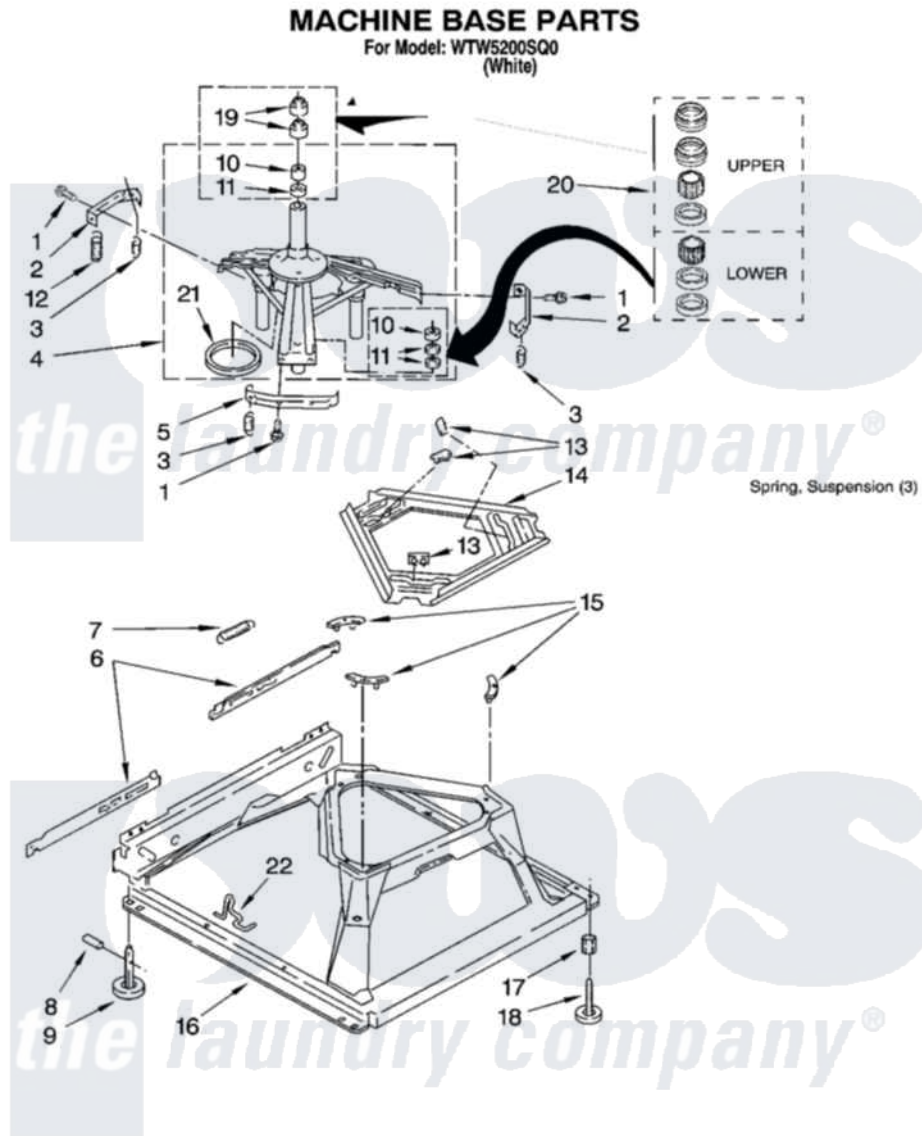

Whirlpool WTW5200SQ0 05 - MACHINE BASE PARTS

8

8181382

Whirlpool [Residential Whirlpool WTW5200SQ0 Washer Parts](#) Parts Diagram 05 - MACHINE BASE PARTS
Click on the part number to view part

Item	Original Part Number	Replaced By	Status	Part Description
1	3400076			Screw, Bracket Mounting
2	64067			Bracket, Spring Outer
3	63907			Spring, Suspension
4	8575214	280184		Support
5	64065			Bracket, Spring Outer
6	63466			Link, Leveling Mechanism
7	62597	8316845		Spring
8	62837			Pin, Knurled
9	62596	285244		Feet-Leveling
10	8546455			Bearing, Centerpost
11	357409	359449		Seal, Agitator Shaft
12	8534035	285901		Spring
13	62568	285219		Pad
14	3946509			Plate, Suspension
15	3363660	285744		Pad
16	3946512	285771		Base

17	3359452		Nut, Lock
18	W10001130		Foot, Leveling
19	356934	8577376	Seal, Centerpost
20	285203		Centerpost Bearing Kit
21	63134		Ring, Sound Deadening
22	63806	W10145155	Retainer, Suspension Spring