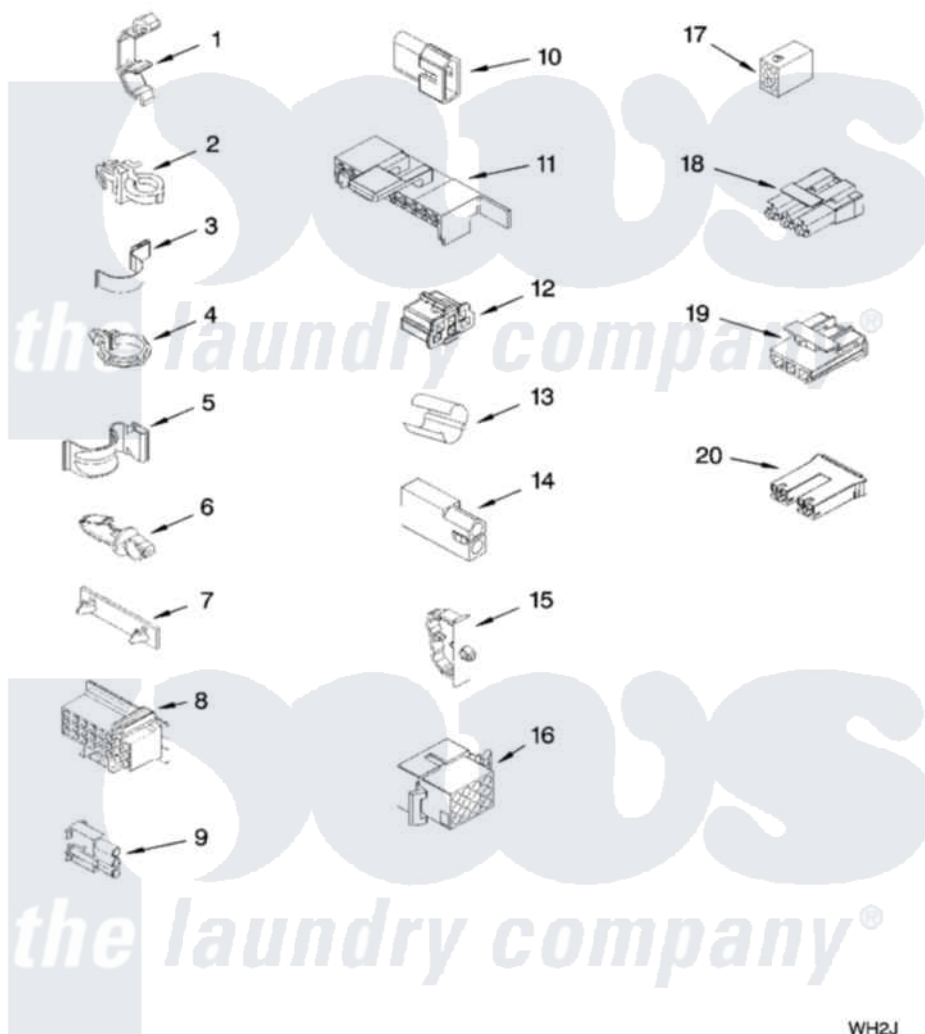

Whirlpool WTW5200SQ0 06 - WIRING HARNESS PARTS

WIRING HARNESS PARTS

For Model: WTW5200SQ0
(White)

8181382

9

WH2J

Whirlpool [Residential Whirlpool WTW5200SQ0 Washer Parts](#) Parts Diagram 06 - WIRING HARNESS PARTS

[Click on the part number to view part](#)

Item	Original Part Number	Replaced By	Status	Part Description
1	3349557			Retainer, Harness
2	388498		Not Available	Clip, Harness
3	3347812	8528351		Clip
4	3352501	8559320		Restraint, Hose
5	90016			Clip, Pressure Switch Hose
6	3390496	8281256		Clip, Harness
7	389379			Retainer, Side To Feature Panel
8	3948614			Disconnect Block
"	352089			Timer, Block Disconnect
9	62889			Receptacle, Terminal
10	353424			Plug, Terminal
11	62505			Block, Disconnect
12	3347243			Block, Disconnect
13	63523			Harness, Protector
14	717252			Receptacle, Terminal
15	3352944			Clip, Harness

16	3390423		Not Available	Block, Disconnect (12-Way) (Timer) (Use Term. 94613)
17	3347730		Not Available	Receptacle, (6-Way) (Use Term. 94613)
18	3948617	2172937		Connector
19	3360056			Connector
20	3354925			Block, Connector
"	3354926			Block, Connector