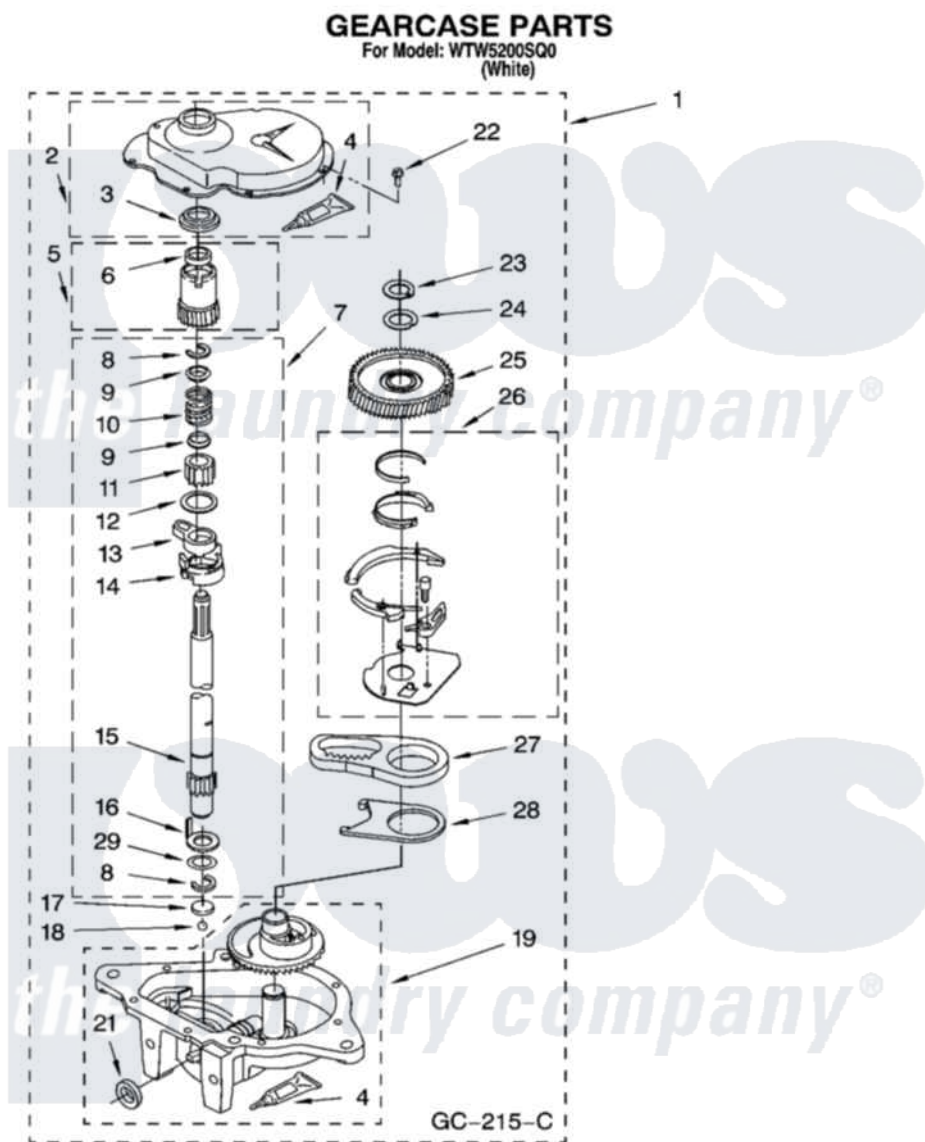

**Whirlpool WTW5200SQ0 08 - GEARCASE PARTS, OPTIONAL PARTS  
(NOT INCLUDED)**

12

8181382

Whirlpool [Residential Whirlpool WTW5200SQ0 Washer Parts](#) Parts Diagram 08 - GEARCASE PARTS, OPTIONAL PARTS (NOT INCLUDED)

[Click on the part number to view part](#)

Item	Original Part Number	Replaced By	Status	Part Description
1	3360630	<a href="#">3360629</a>		Gearcase
2	<a href="#">285202</a>			Cover, Gearcase
3	<a href="#">3349985</a>			Seal, Gearcase Cover
4	<a href="#">285195</a>			Sealer Sealer, Gasket
5	63320	<a href="#">285362</a>		Gear and Pinion
6	<a href="#">356427</a>			Seal, Spin Pinion
7	<a href="#">389387</a>			Shaft, Agitator
8	90369		Not Available	Ring, Retaining (2)
9	<a href="#">62677</a>			Retainer, Spring
10	<a href="#">62676</a>			Spring, Agitator
11	63273	<a href="#">285509</a>		Shaft, Agitator
12	<a href="#">62619</a>			Washer, Agitator Gear
13	62580	<a href="#">285206</a>		Cam-Agitator
14	62581	<a href="#">285206</a>		Cam-Agitator
15	<a href="#">285509</a>			Shaft, Agitator