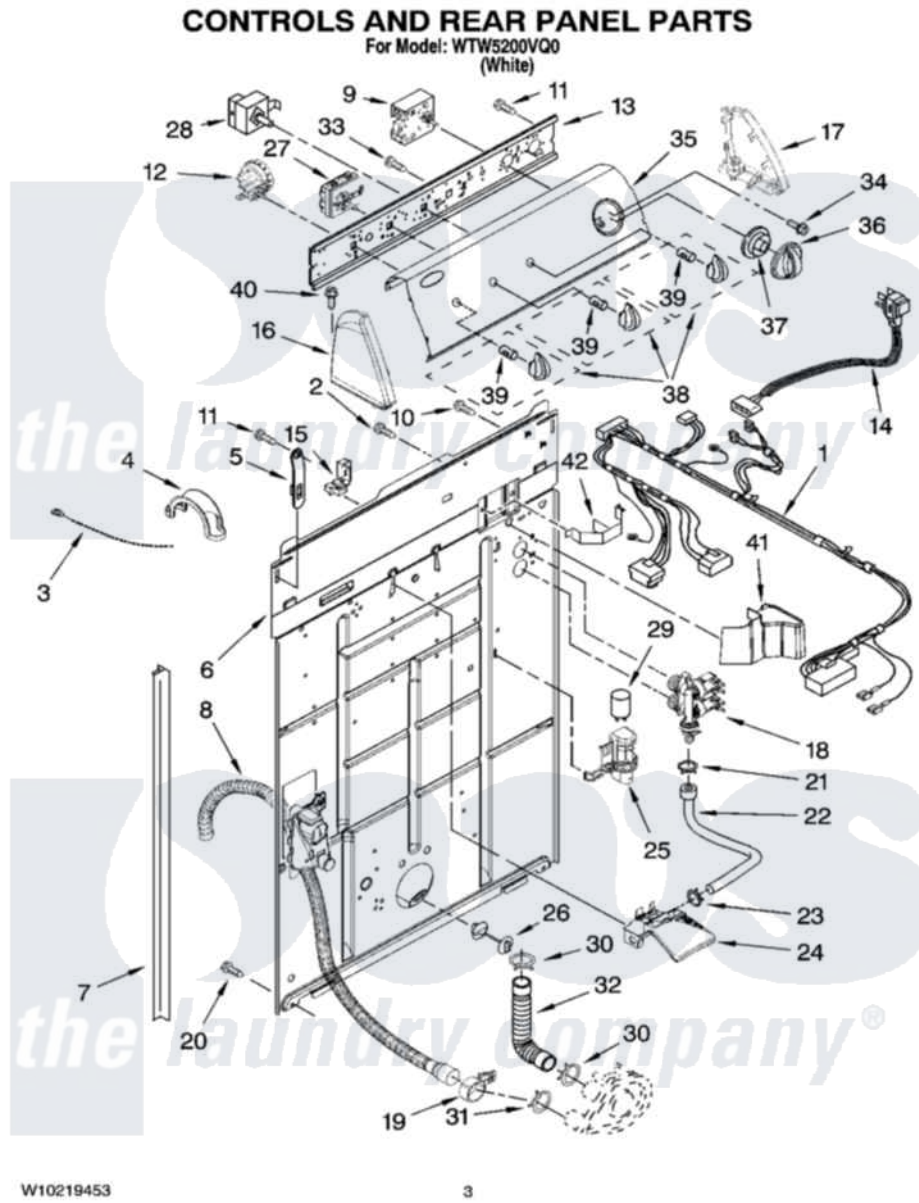

Whirlpool WTW5200VQ0 02 - CONTROLS AND REAR PANEL PARTS

Whirlpool Residential Whirlpool WTW5200VQ0 Washer Parts Parts Diagram 02 - CONTROLS AND REAR PANEL PARTS

[Click on the part number to view part](#)

Item	Original Part Number	Replaced By	Status	Part Description
1	W10189200			Harness, Wiring
2	9740848			Screw, Mixing Valve Mounting
3	3347868	W10339879		Tie, Cable
4	8577378			U-Bend, Drain Hose
5	8568314			Strap, Console
6	W10194449			Panel, Rear
7	62747			Pad, Rear Panel
8	W10189267			Drain Hose Assembly
9	W10175553			Timer, Control
10	3351614			Screw, Gearcase Cover Mounting
11	90767			Screw, 8A X 3/8 HeX Washer Head Tapping
12	8577845	W10339334		Switch-WL
13	8544893			Bracket, Control
14	8578842	285800		Cord-Power

15	3952821	285777	Relief-Str
16	8271365	279962	Endcap
17	8271359	279962	Endcap
18	3979347	3979346	Valve, Water Inlet And Thermistor Assembly
19	8541668		Clamp, Hose
20	62863	3390631	Screw, 10-16 X 3/8
21	301958	596669	Clamp, Manifold
22	W10190501		Hose, Vacuum Break
23	370450	596669	Clamp, Manifold
24	W10190514		Break, Vacuum
25	8318046		Clip, Capacitor
26	8519200		Support, Rear Panel
27	W10184148		Switch, Water Temperature
28	3949187	W10168262	Switch, Rotary
29	8572717		Capacitor, Motor Start
30	3363366	616099	Clamp
31	8317496	285655	Clamp, Hose
32	3951449	285871	Hose
33	3400073		Screw, Ground
34	3400818		Screw, Timer Mounting
35	W10196922		Panel, Console
36	8566022		Knob, Timer
37	8566018		Dial,
38	8565944		Knob, Control
39	8536939		Clip, Knob
40	388326		Screw, 8-18 X 1.25
41	8314879		Shield, Inlet Valve
42	8055003		Clip, Harness And Pressure Switch