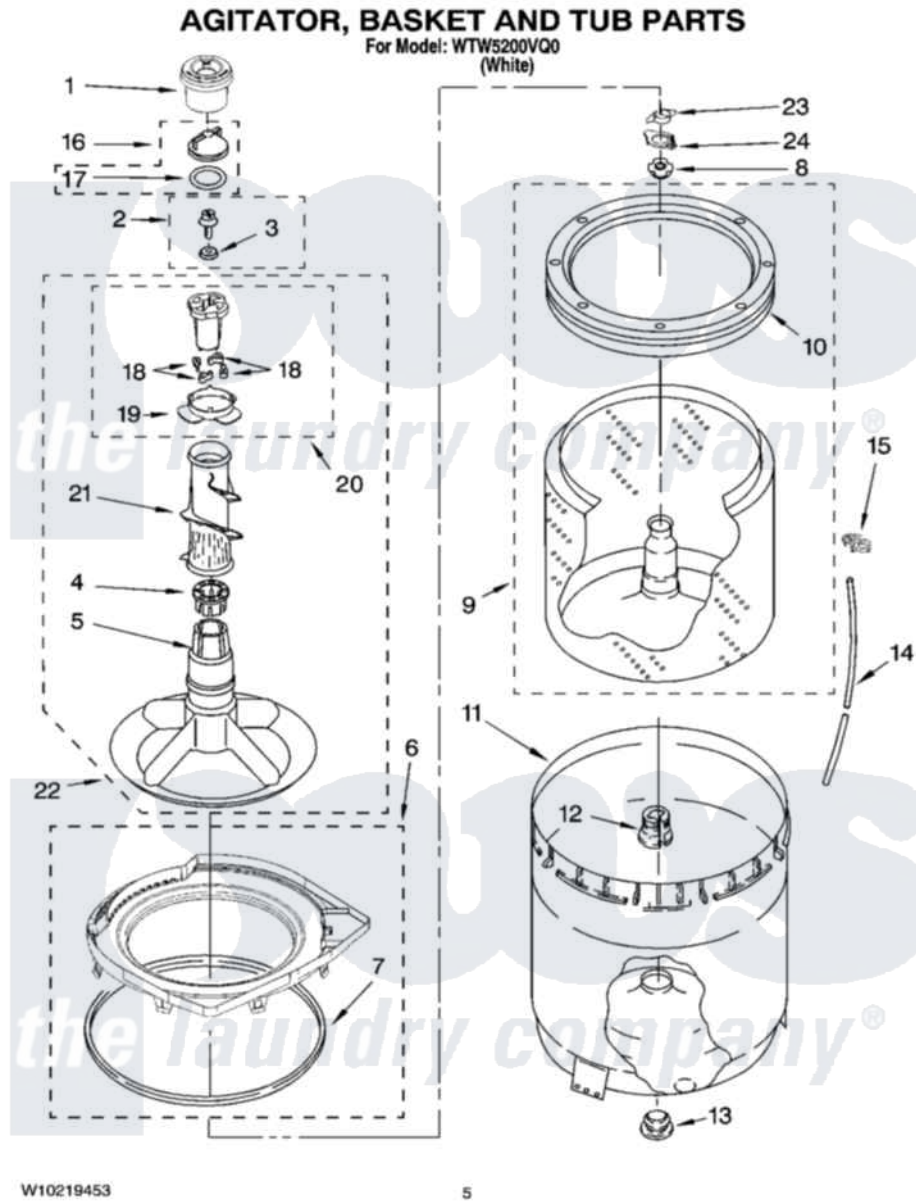

Whirlpool WTW5200VQ0 03 - AGITATOR, BASKET AND TUB PARTS

Whirlpool [Residential Whirlpool WTW5200VQ0 Washer Parts](#) Parts Diagram 03 - AGITATOR, BASKET AND TUB PARTS

[Click on the part number to view part](#)

Item	Original Part Number	Replaced By	Status	Part Description
1	8575076	8575076A		Dispenser
2	358237			Screw And Washer
3	3949550			Washer
4	3350389	285587		Washer
5	3347288			Agitator
6	W10168523			Tub Ring And Gasket
7	3359585	3976308		Gasket, Tub Ring
8	21366			Nut, Spanner
9	8526016	W10389328		Clothes Container, Assembly
10	387240			Ring, Balance
11	63849			Strain Relief, Power Cord
12	389140			Tub Block, Basket Drive
13	383727			Gasket, Centerpod
14	3347780	353244		Hose, Pressure Switch
15	2219077			Clip, Pressure Switch Hose
16	3354733	W10074580		Cap, Barrier