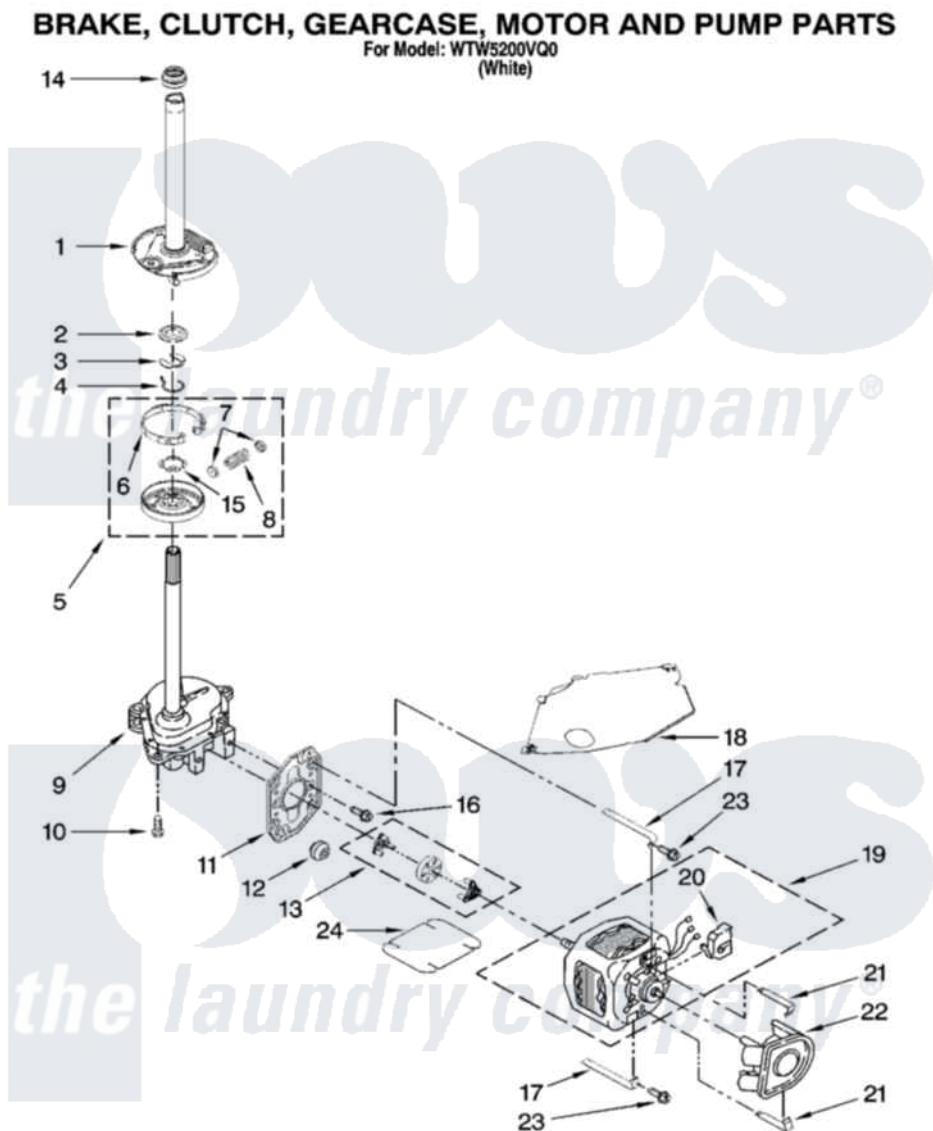

Whirlpool WTW5200VQ0 04 - BRAKE, CLUTCH, GEARCASE, MOTOR AND PUMP PARTS

W10219453

7

Whirlpool [Residential Whirlpool WTW5200VQ0 Washer Parts](#) Parts Diagram 04 - BRAKE, CLUTCH, GEARCASE, MOTOR AND PUMP PARTS
Click on the part number to view part

Item	Original Part Number	Replaced By	Status	Part Description
1	388952	285792		Basketdrive
2	63292			Washer, Spin Tube Thrust
3	62697	W10080230		Ring, Spin Tube Support
4	63283	285353		Ring
5	3951311	285785		Clutch
6	3951308	285790		Lining
7	62646			Cap, Clutch Spring
8	3946792			Spring And Damper Assembly
9	3360630	3360629		Gearcase
10	3357334	3400516		Screw Anti-Rattle
11	62611			Plate, Motor Mount To Gearcase
12	62691			Grommet, Motor
13	3364003	285753A		Coupling
14	8577374			Seal, Centerpost

15	3355454		Clip, Main Drive
16	3400516		Screw Anti-Rattle
17	W10086010		Retainer, Motor
18	3362089		Shield, Tub To Motor
19	8528158	661600	Motor, Main Drive
20	3952056		Switch, Main Drive Motor
21	8546127		Retainer, Pump
22	3363394		Pump
23	3387485	273556	Screw, 10-16 X 5/8
24	3946532		Shield, Motor